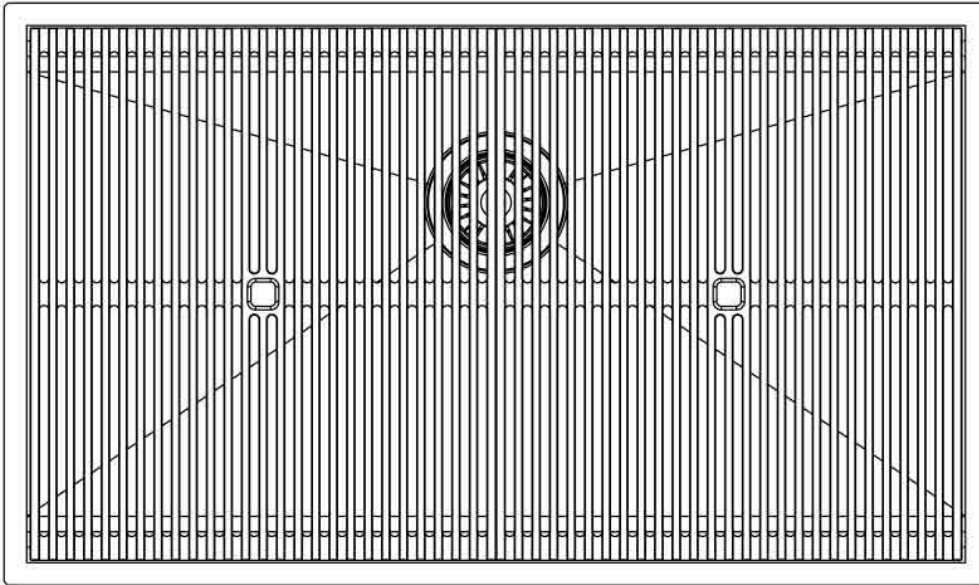

Edge
positioning

8100 600

8100 600

8100 600

Bottom
positioning

GALLERY