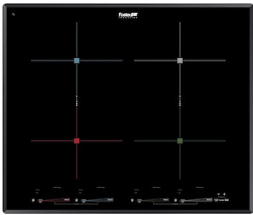

Twin Chopping Board

Chopping Board

Black Grid

Chopping Board

WARNING:

The accessories 8159101, 8100303, 8151000 are only usable in combination with 8644101

RECOMMENDED PAIRINGS

Faucet Capri | Polished finish

Faucet Salina | Polished Finish

Milano Cooktop 5 burners

Milano Induction Cooktop 4 Plate