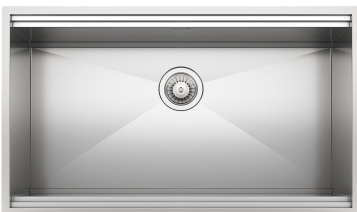

Edge
positioning

8100 600

8100 600

8100 600

Bottom
positioning

GALLERY