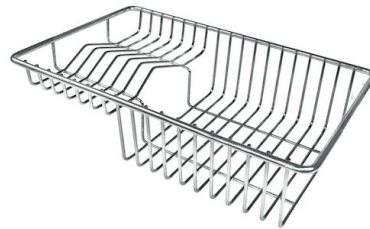

FEATURES

Diamond-shape bottom	The draining of water is an important feature in a sink, and it's always taken good care of in Foster products. In the bent-welded sinks, which would have a flat bottom, the proper draining is guaranteed by the elegant beveling, which helps the water flow.
High thickness	1.5 mm thick steel. A significant thickness, which guarantees the maximum sturdiness and durability.
Basket 3,5" waste fitting	The drain is equipped with a large 3.5" drain, with the practical basket cap that prevents the discharge of solid parts.
Triple recess - sliding accessories	The Foster Milano sink has an ingenious design that makes it simple to use a large set of optional accessories. On the topmost supporting step, the innovative Black grids slide, creating a large and practical surface to rinse food and crockery. The second step is meant to support and allow the sliding of a complete combination of accessories, which make some operations practical and safe: rinse, drain, slice, grate... everything can be done inside the sink. The third supporting step is on the bottom of the bowl. On this step one can rest the Black grids, making it possible to rinse foodstuffs without their coming in contact with the bottom of the sink, which may be dirty.

3 Bottles-holder set

3 Bowls set

4 Spices-holder set

Grating kit complete with ring support and food collection tray

Stainless Steel dishes holder

Stainless steel perforated pan

Waste disposer throat

White bowl

Twin Chopping Board

Chopping Board

Black Grid

Chopping Board

WARNING:

The accessories 8159101, 8100303, 8151000 are only usable in combination with 8644101

RECOMMENDED PAIRINGS

Faucet Capri | Polished finish