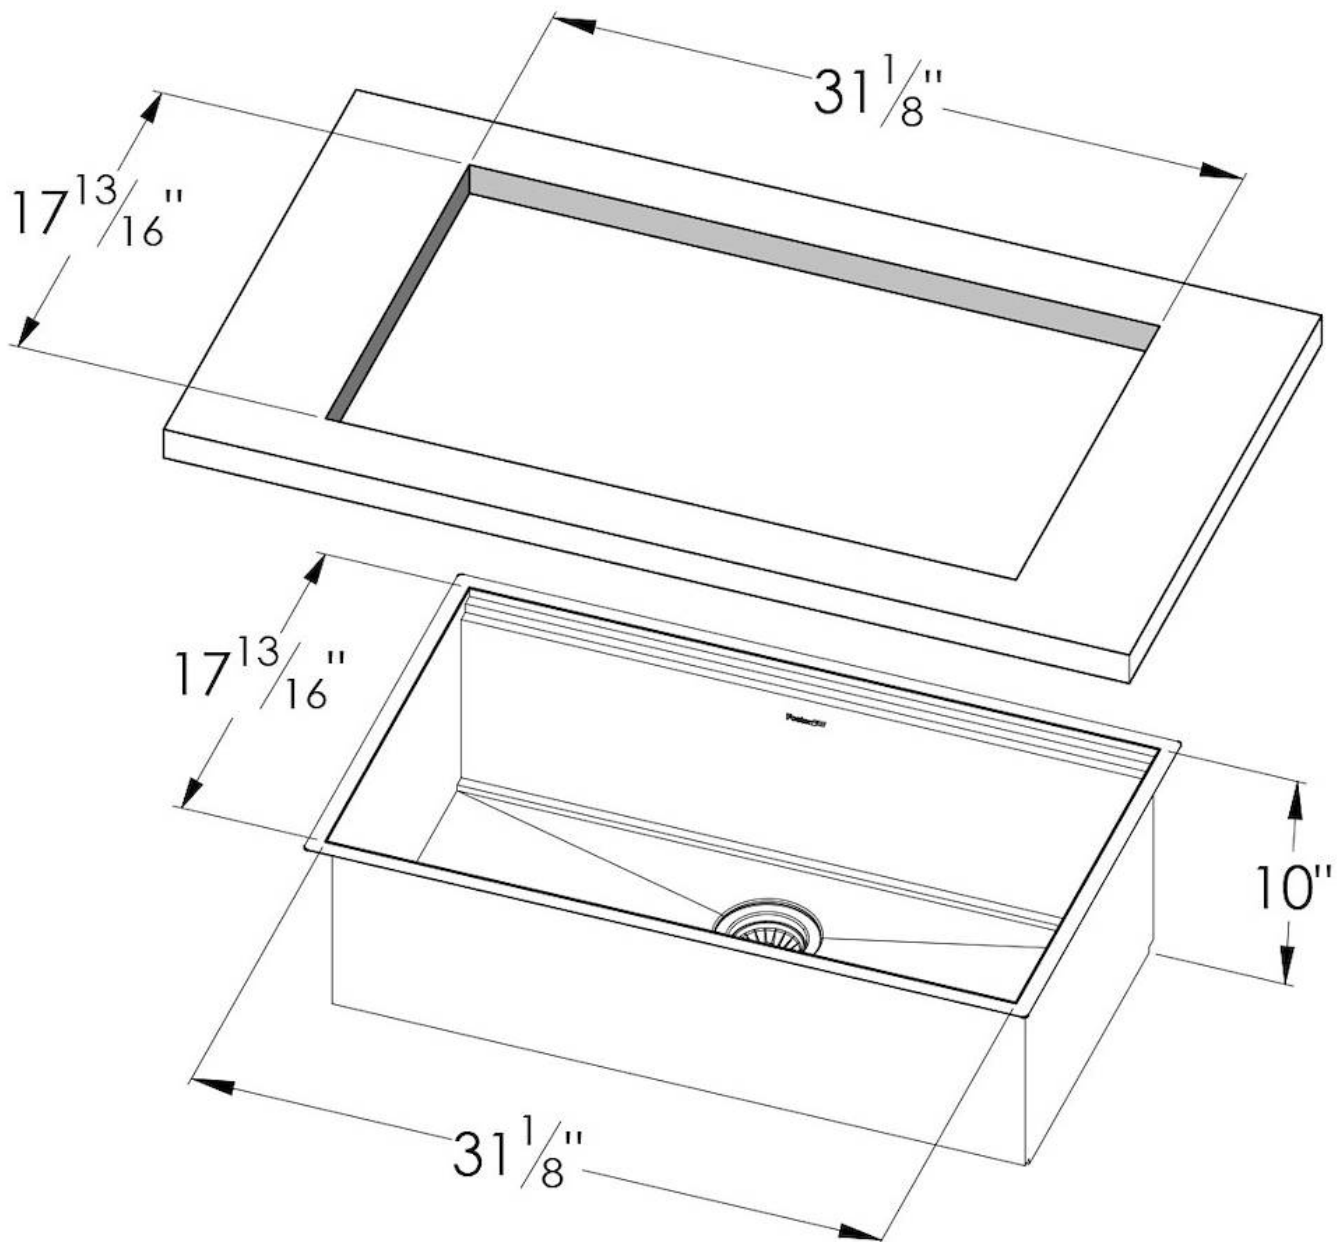

Triple recess - sliding accessories

The Foster Milano sink has an ingenious design that makes it simple to use a large set of optional accessories. On the topmost supporting step, the innovative Black grids slide, creating a large and practical surface to rinse food and crockery. The second step is meant to support and allow the sliding of a complete combination of accessories, which make some operations practical and safe: rinse, drain, slice, grate... everything can be done inside the sink. The third supporting step is on the bottom of the bowl. On this step one can rest the Black grids, making it possible to rinse foodstuffs without their coming in contact with the bottom of the sink, which may be dirty.

TECHNICAL DATA