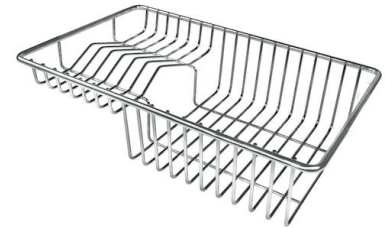

Triple recess - sliding accessories

The Foster Milano sink has an ingenious design that makes it simple to use a large set of optional accessories. On the topmost supporting step, the innovative Black grids slide, creating a large and practical surface to rinse food and crockery. The second step is meant to support and allow the sliding of a complete combination of accessories, which make some operations practical and safe: rinse, drain, slice, grate... everything can be done inside the sink. The third supporting step is on the bottom of the bowl. On this step one can rest the Black grids, making it possible to rinse foodstuffs without their coming in contact with the bottom of the sink, which may be dirty.

TECHNICAL DATA

Leonardo Optional accessories

The "rails" system makes it possible to use a combination of numerous accessories. Grids, chopping boards, utensils' ranging system, bowls and containers of different dimensions can be alternated in the workspace with a simple gesture, and can easily be stacked, in order to be on hand at all times.

Edge
positioning

8100 600

8100 600

8100 600

Bottom
positioning

OPTIONAL ACCESSORIES

3 Bottles-holder set
8100 621

3 Bowls set
8100 622

4 Spices-holder set
8100 620

Grating kit complete with ring support and food collection tray
8159 101
* only in combination with the accessory 8644 101

Leonardo Black grid
8100 612

Stainless Steel dishes holder
8100 303
* only in combination with the accessory 8644 101