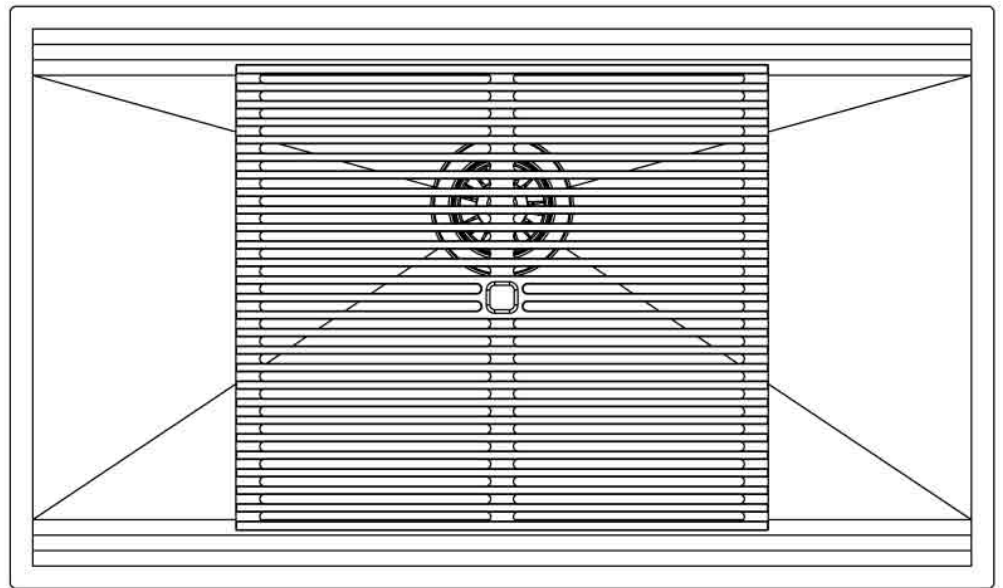

Bottom
positioning

OPTIONAL ACCESSORIES