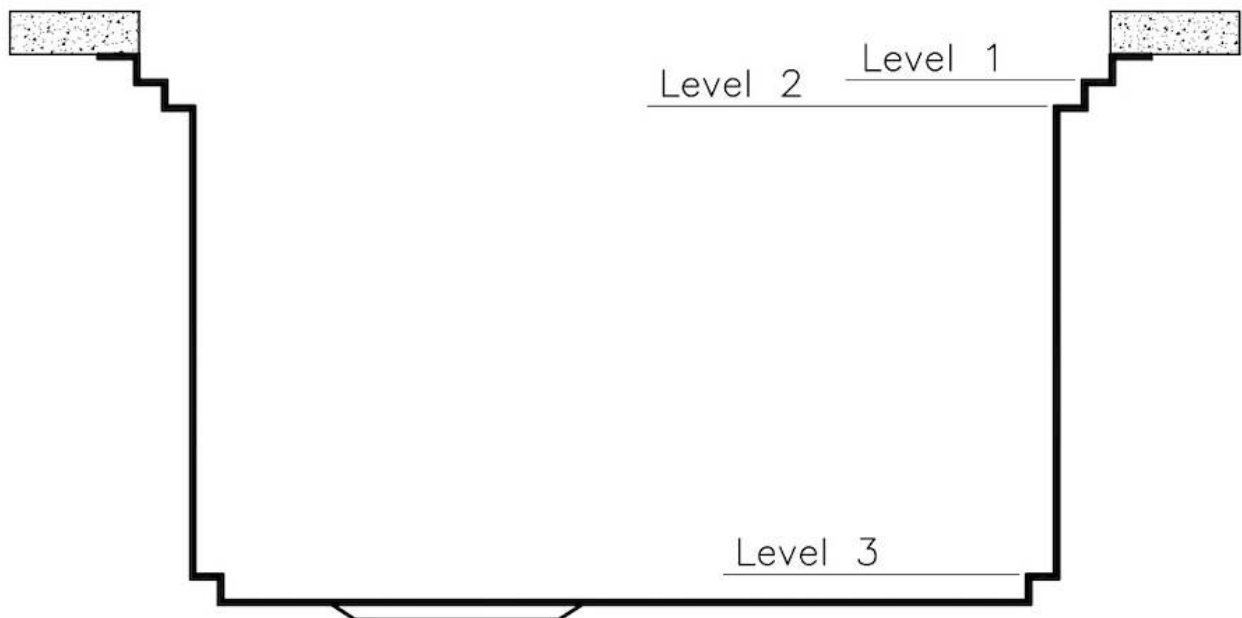

Leonardo Optional accessories

The "rails" system makes it possible to use a combination of numerous accessories. Grids, chopping boards, utensils' ranging system, bowls and containers of different dimensions can be alternated in the workspace with a simple gesture, and can easily be stacked, in order to be on hand at all times.