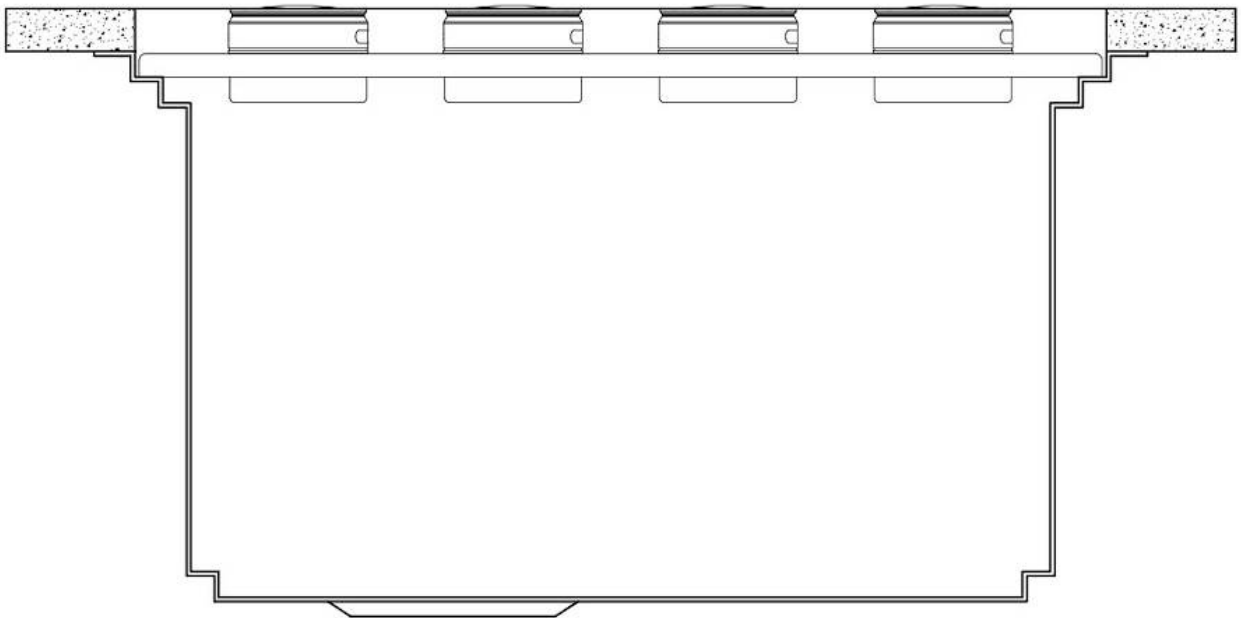

Leonardo Level 1

Compatible accessories:

8100 600

8100 601

8100 620

8100 621

8100 622

8642 000