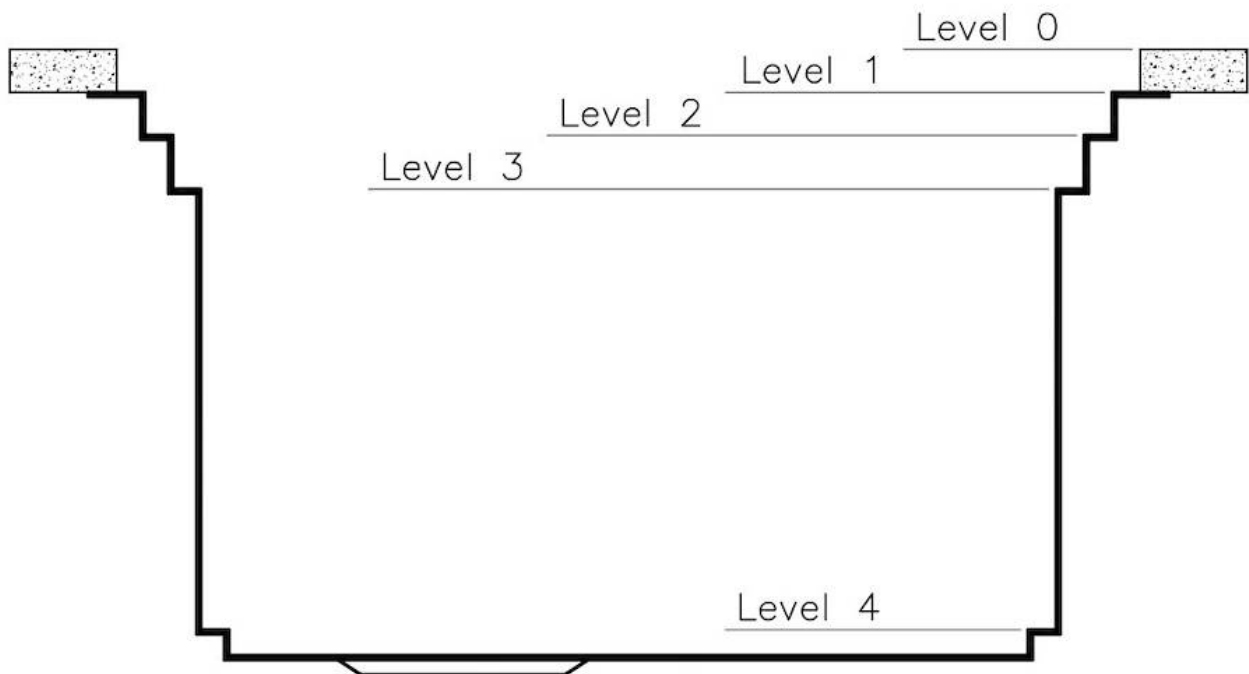

TECHNICAL DATA

Cutout for positive reveal (see Details)

Happy Hour Optional accessories

The "rails" system makes it possible to use a combination of numerous accessories. Grids, chopping boards, utensils' ranging system, bowls and containers of different dimensions can be alternated in the workspace with a simple gesture, and can easily be stacked, in order to be on hand at all times.