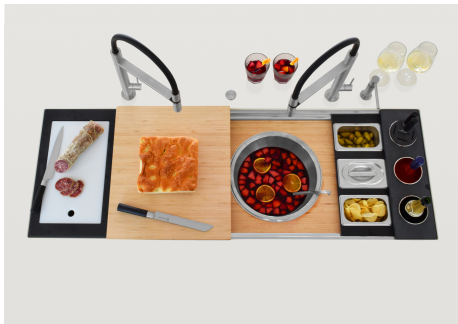

GALLERY

OPTIONAL ACCESSORIES

2 Bowls set

3 Bottles-holder set

3 Bottles-holder set