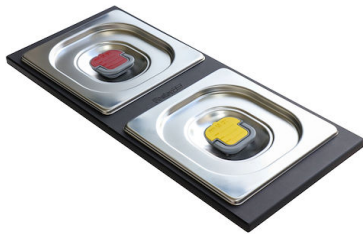

OPTIONAL ACCESSORIES

2 Bowls set