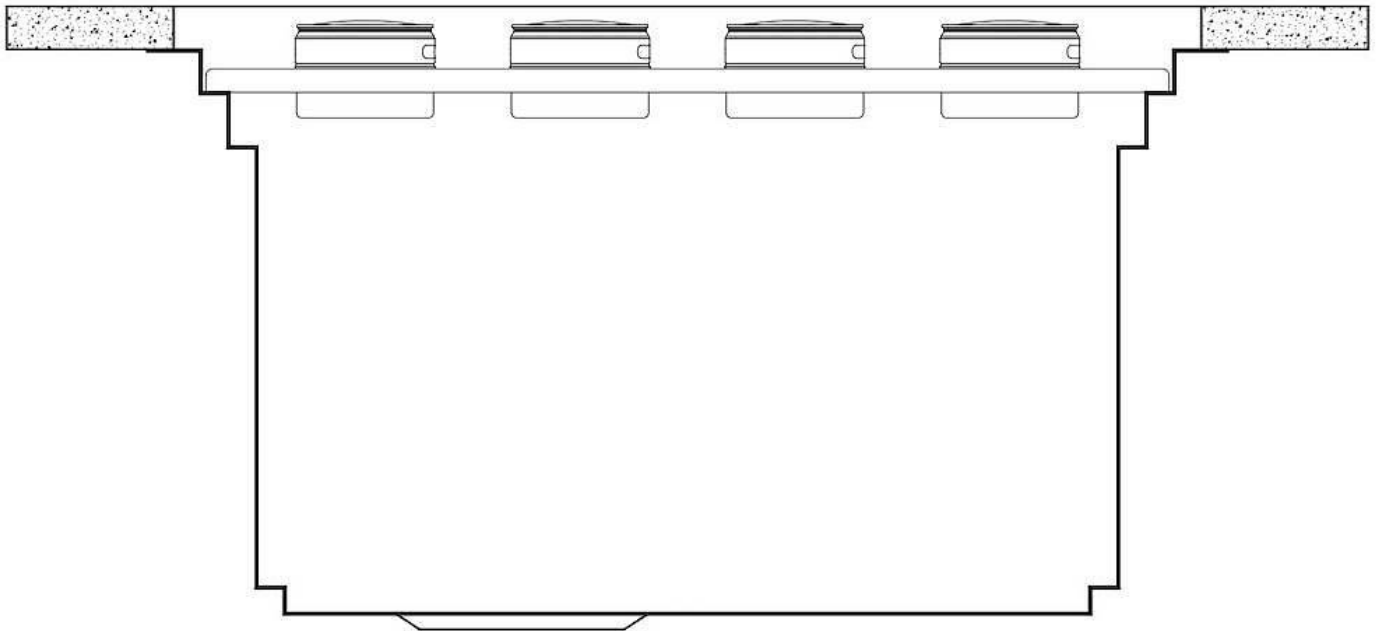

Happy Hour Level 2

Compatible accessories:

8100 600
8100 620
8100 621
8100 622
8100 628
8642 000