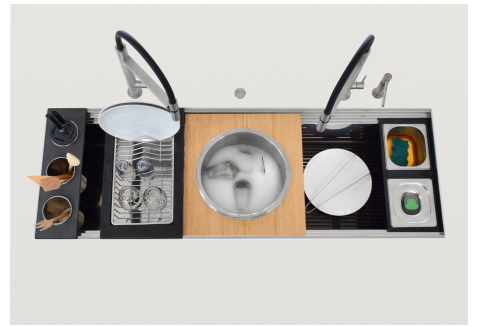

FEATURES

Diamond-shape bottom	The draining of water is an important feature in a sink, and it's always taken good care of in Foster products. In the bent-welded sinks, which would have a flat bottom, the proper draining is guaranteed by the elegant beveling, which helps the water flow.
High thickness	1.5 mm thick steel. A significant thickness, which guarantees the maximum sturdiness and durability.
Basket 3,5" waste fitting	The drain is equipped with a large 3.5" drain, with the practical basket cap that prevents the discharge of solid parts.
Triple recess - sliding accessories	The Foster Milano sink has an ingenious design that makes it simple to use a large set of optional accessories. On the topmost supporting step, the innovative Black grids slide, creating a large and practical surface to rinse food and crockery. The second step is meant to support and allow the sliding of a complete combination of accessories, which make some operations practical and safe: rinse, drain, slice, grate... everything can be done inside the sink. The third supporting step is on the bottom of the bowl. On this step one can rest the Black grids, making it possible to rinse foodstuffs without their coming in contact with the bottom of the sink, which may be dirty.

TECHNICAL DATA

Cutout for positive reveal (see Details)

Happy Hour Optional accessories

The "rails" system makes it possible to use a combination of numerous accessories. Grids, chopping boards, utensils' ranging system, bowls and containers of different dimensions can be alternated in the workspace with a simple gesture, and can easily be stacked, in order to be on hand at all times.

Happy Hour Level 4

Compatible accessories:

8100 600

8100 600

8100 600

8100 600

Edge positioning

Bottom positioning

8100 600

8100 600

GALLERY

OPTIONAL ACCESSORIES

2 Bowls set

3 Bottles-holder set

3 Bottles-holder set

3 Bowls set