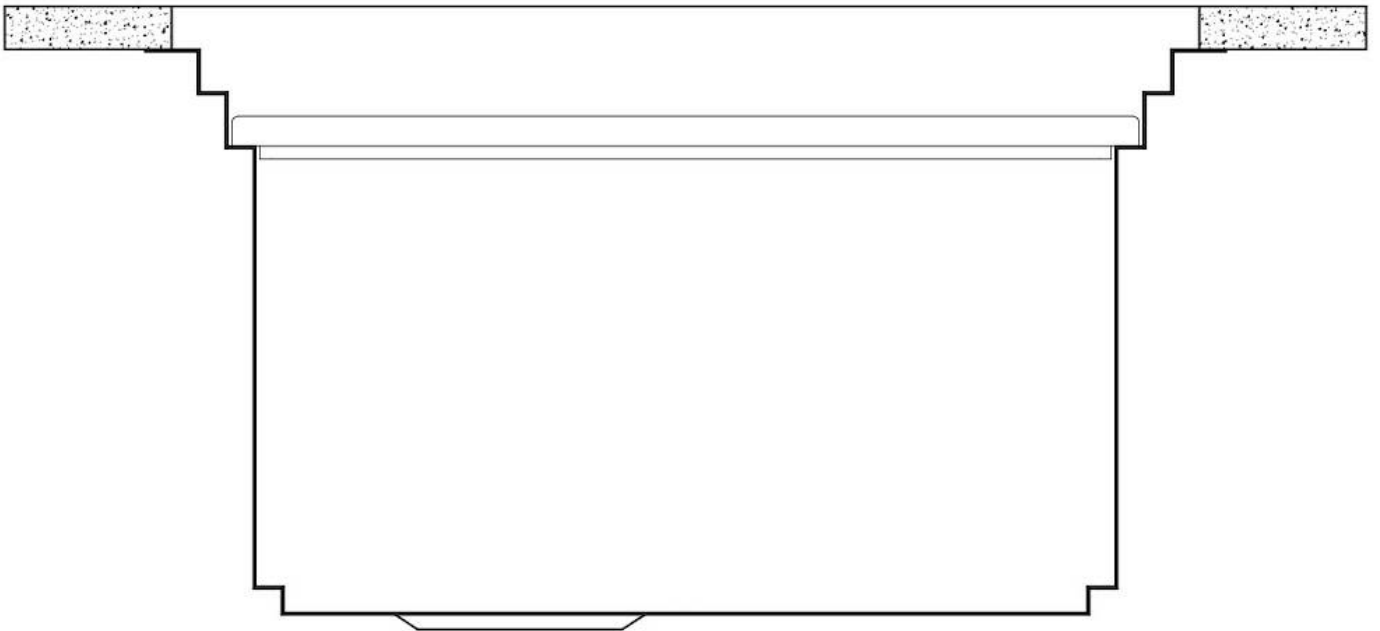

Happy Hour Level 3

Compatible accessories:

8644	101
8153	100
8631	300
8200	002
8200	601
8100	623
8100	624