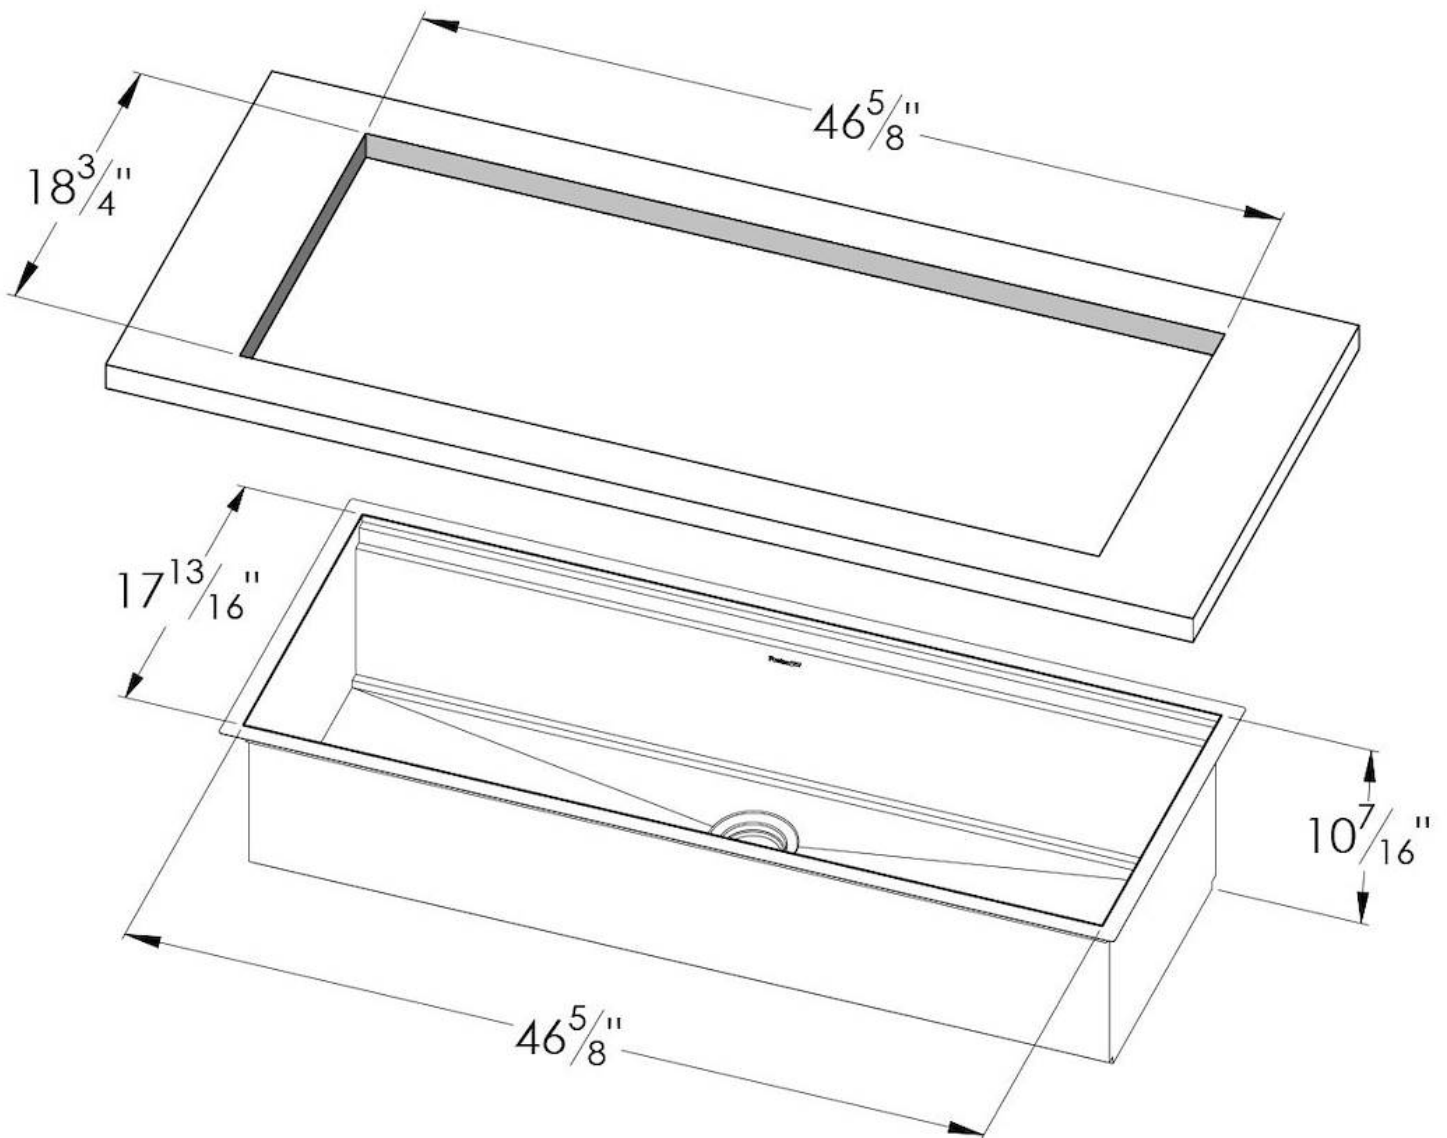

Cutout for positive reveal (see Details)