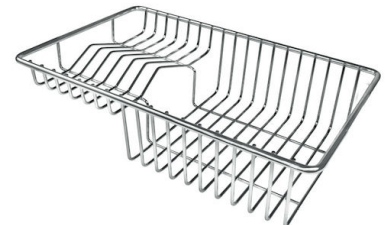

8100 600

8100 600

GALLERY

OPTIONAL ACCESSORIES

2 Bowls set

3 Bottles-holder set

3 Bottles-holder set

3 Bowls set

3 Bowls set

4 Spices-holder set

4 Spices-holder set

Chopping Board

Chopping Board

Grating kit complete with ring support and food collection tray

HDPE + Black Twin chopping board

Kit bowl Ø30 cm with bamboo support

Kit multi-bowl

Knives-holder

Stainless Steel dishes holder

Stainless steel perforated pan

Steel tray

Twin Chopping Board

White bowl

Bamboo chopping board