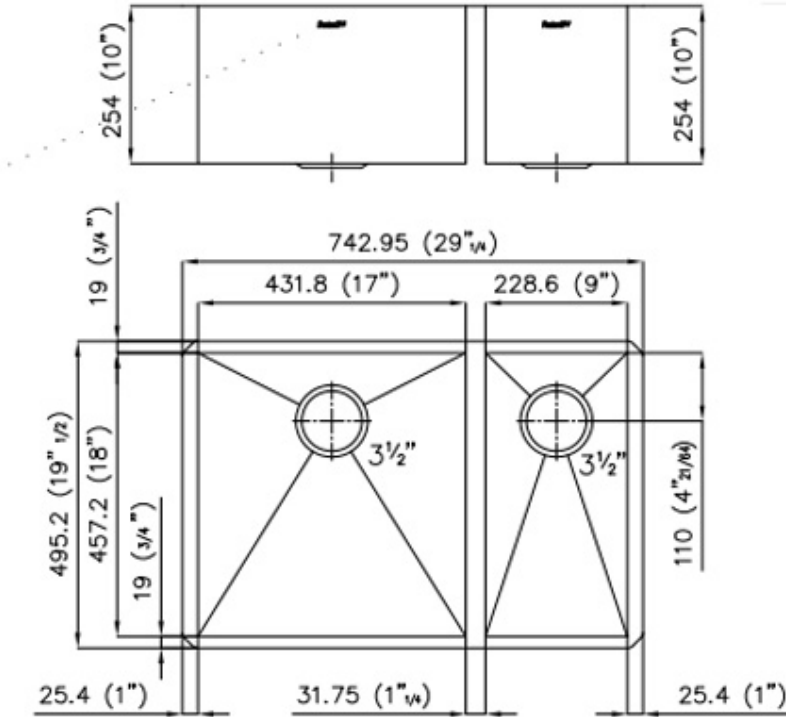

TECHNICAL DATA

DIMENSIONS

CUT OUT