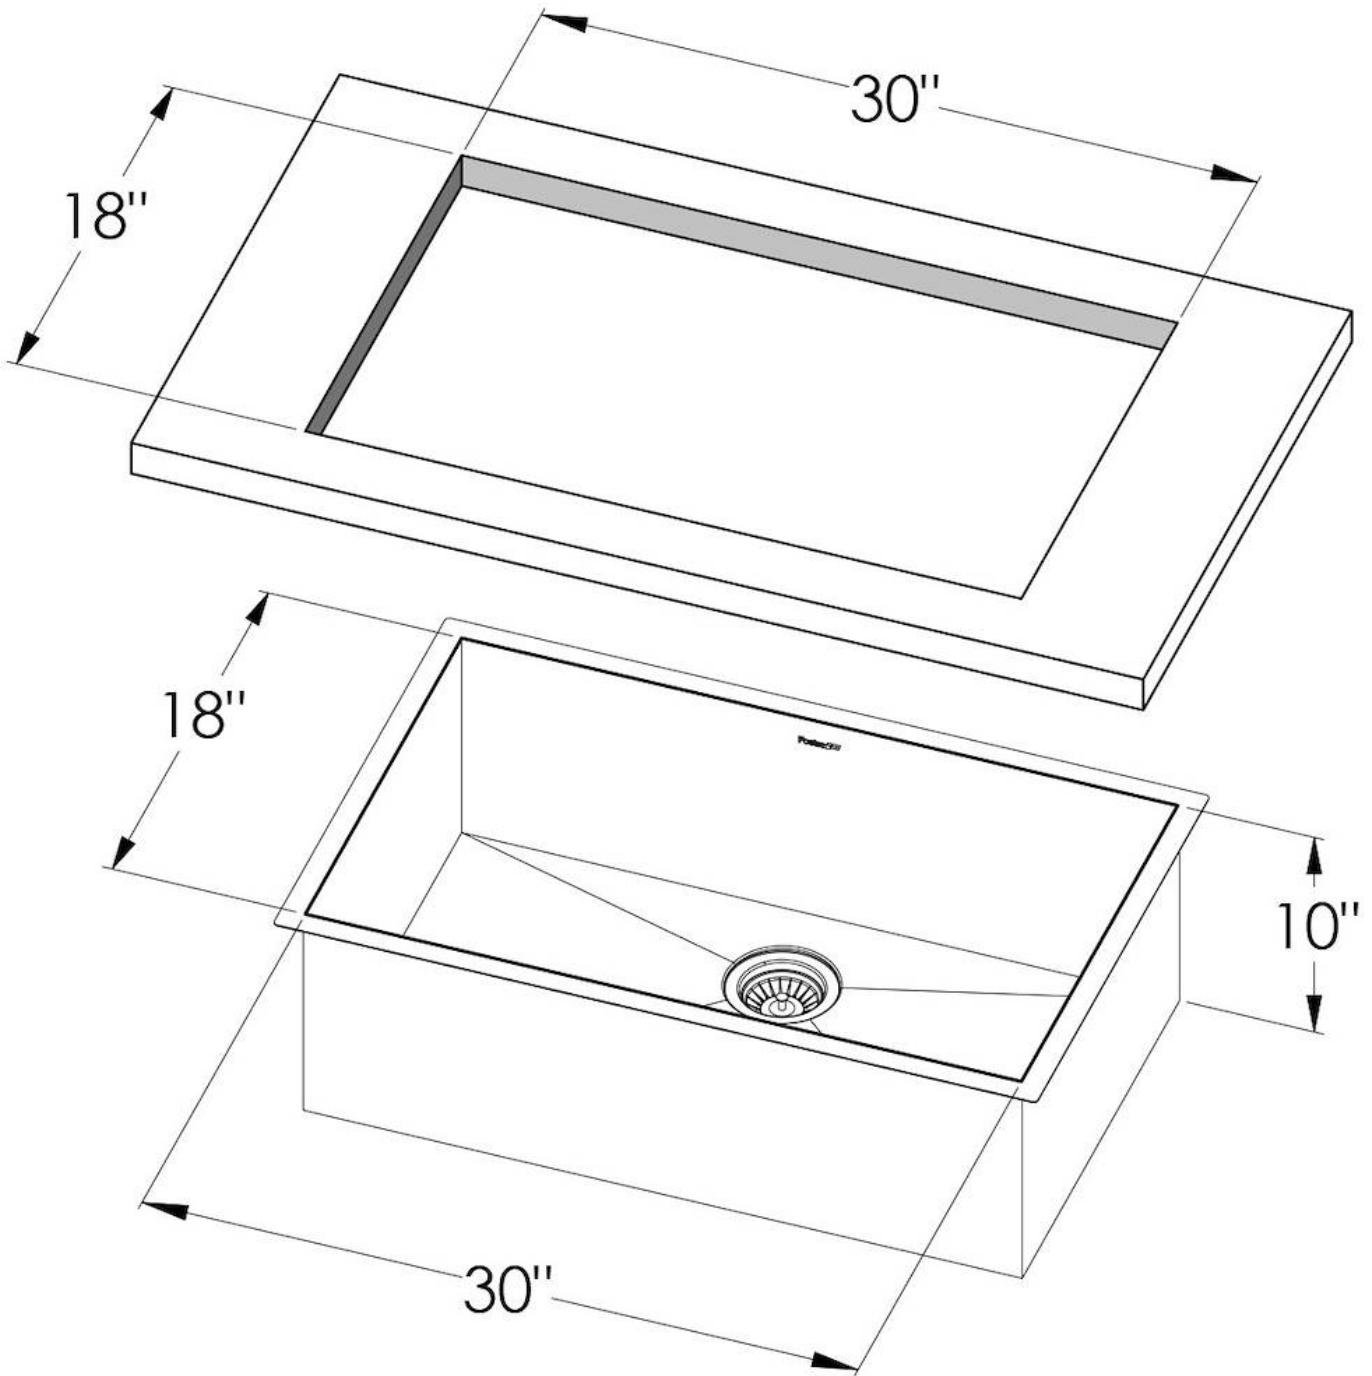

Series Quadra Armored

Material AISI 304 stainless steel

Finish Vintage finish

Thickness 16 Gauge (1.5 mm)

Inset type Undermount

Overall dimensions 32" x 20"

Bowls dimensions 1 bowl 30" x 18"

Bowls depth 10"

Cut out 30" x 18"

Waste fitting type 3 1/2" - with stainless steel basket

Bowls bottom X cross bending for easy water draining

Underside Protected with heavy duty undercoating

Fixing system Undermount fixing kit (brass insert and clips)

High thickness 1.5 mm thick steel. A significant thickness, which guarantees the maximum sturdiness and durability.

Basket 3,5" waste fitting The drain is equipped with a large 3.5" drain, with the practical basket cap that prevents the discharge of solid parts.

Deep bowls This bowls reach an important depth, over 20 cm, thanks to the advanced production technology, that can be offer great capiciency and practicity in all the washing operations.

TECHNICAL DATA