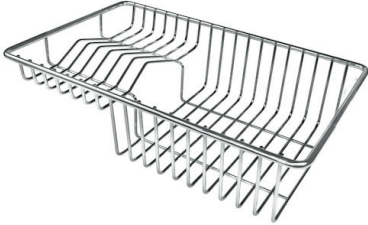

Cut out	30" x 16 ^{9/16} "
Waste fitting type	3 1/2" space – with satin steel cover
Bowls bottom	X cross bending for easy water draining
Underside	Protected with heavy duty undercoating
Fixing system	Undermount fixing kit (brass insert and clips)

FEATURES

Diamond-shape bottom	The draining of water is an important feature in a sink, and it's always taken good care of in Foster products. In the bent-welded sinks, which would have a flat bottom, the proper draining is guaranteed by the elegant beveling, which helps the water flow.
High thickness	1.5 mm thick steel. A significant thickness, which guarantees the maximum sturdiness and durability.
Inclined recess	A deep and inclined recess houses the burners and grigs, allowing to create a single work surface. The inclination also makes it extremely easy to clean the edges.
Save space system	Drain and siphon are designed to leave as much space as possible in the under-sink area, more and more useful today for theseparate waste collection systems.
Squared bowls - 0/9 radius	The square bowls of Foster have perfectly squared vertical edges, while those on the bottom have a small radius of 9 mm that facilitates cleaning operations.

TECHNICAL DATA

GALLERY

OPTIONAL ACCESSORIES

Chopping board

Grating kit complete with ring support and food collection tray

HDPE Twin Chopping Board

Stainless Steel dishes holder

Stainless steel perforated pan

Waste disposer throat

RECOMMENDED PAIRINGS

Faucet Capri

Faucet Salina

Milano Cooktop 4 burners

Milano Induction Cooktop 4 Plate