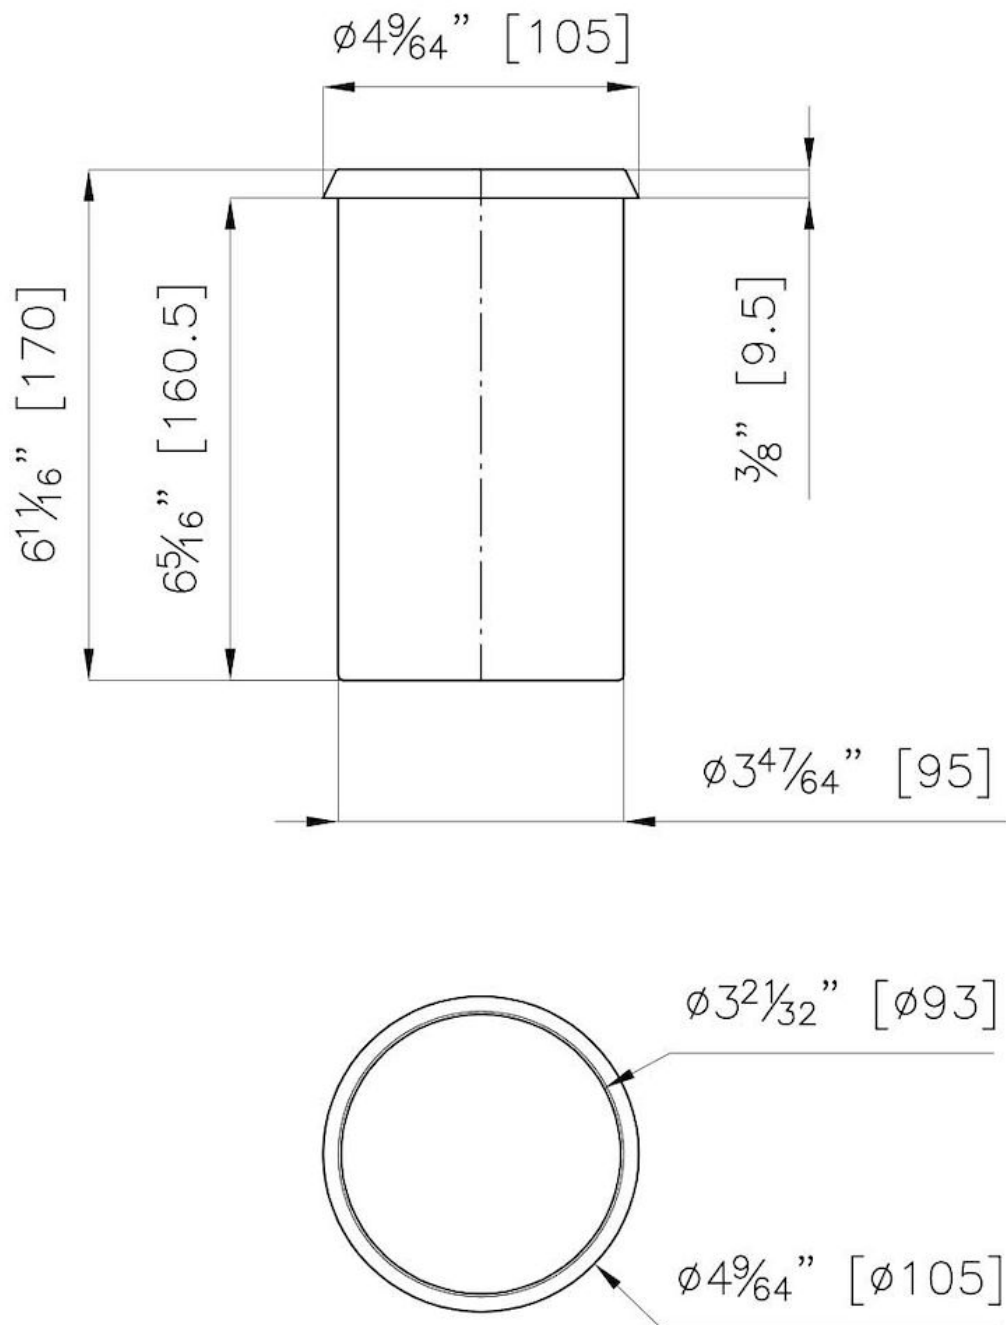

### DETAILS

Material Stainless steel

---

Sink accessories Steel tray

---

**Dimensions** Ø105 x 17cm  
4 9/64" x 6 11/16"

---

## TECHNICAL DATA