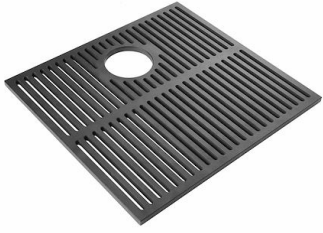

Bottle holder

Accessories

Code: 1773 723

DETAILS

Material Stainless steel

Sink accessories Steel tray

Dimensions Ø105 x 17cm
4 9/64" x 6 11/16"

TECHNICAL DATA

OPTIONAL ACCESSORIES

Canova Black grid
8100 605

Knives-holder
8100 030