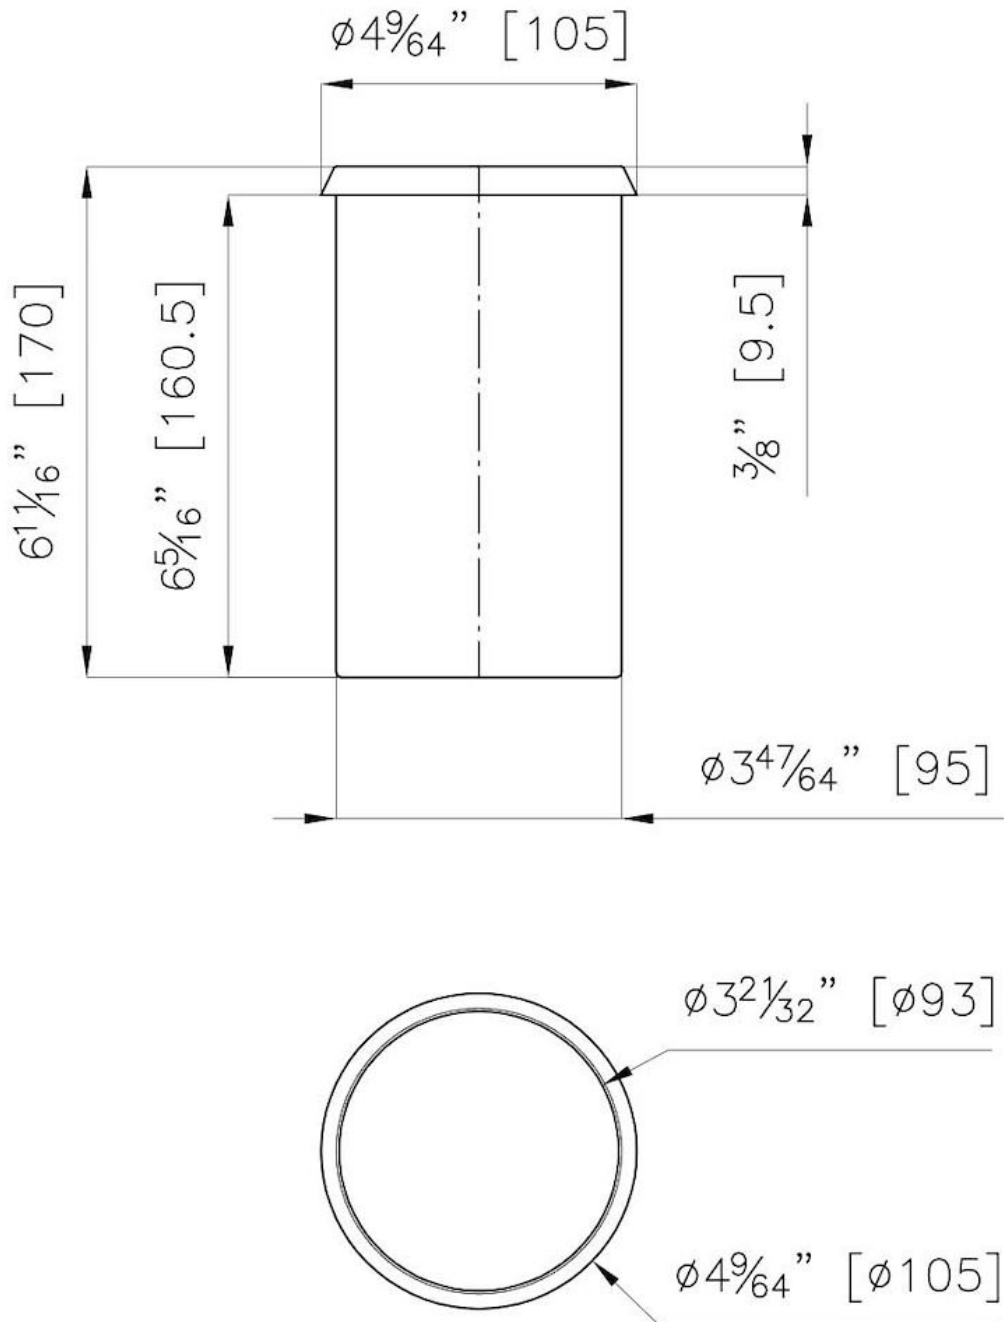

Bottle holder

Accessories

Code: 1773 723

DETAILS

Material Stainless steel

Sink accessories Steel tray

Dimensions Ø105 x 17cm
4 9/64" x 6 11/16"

TECHNICAL DATA

OPTIONAL ACCESSORIES

Canova Black grid
8100 605

Knives-holder
8100 030