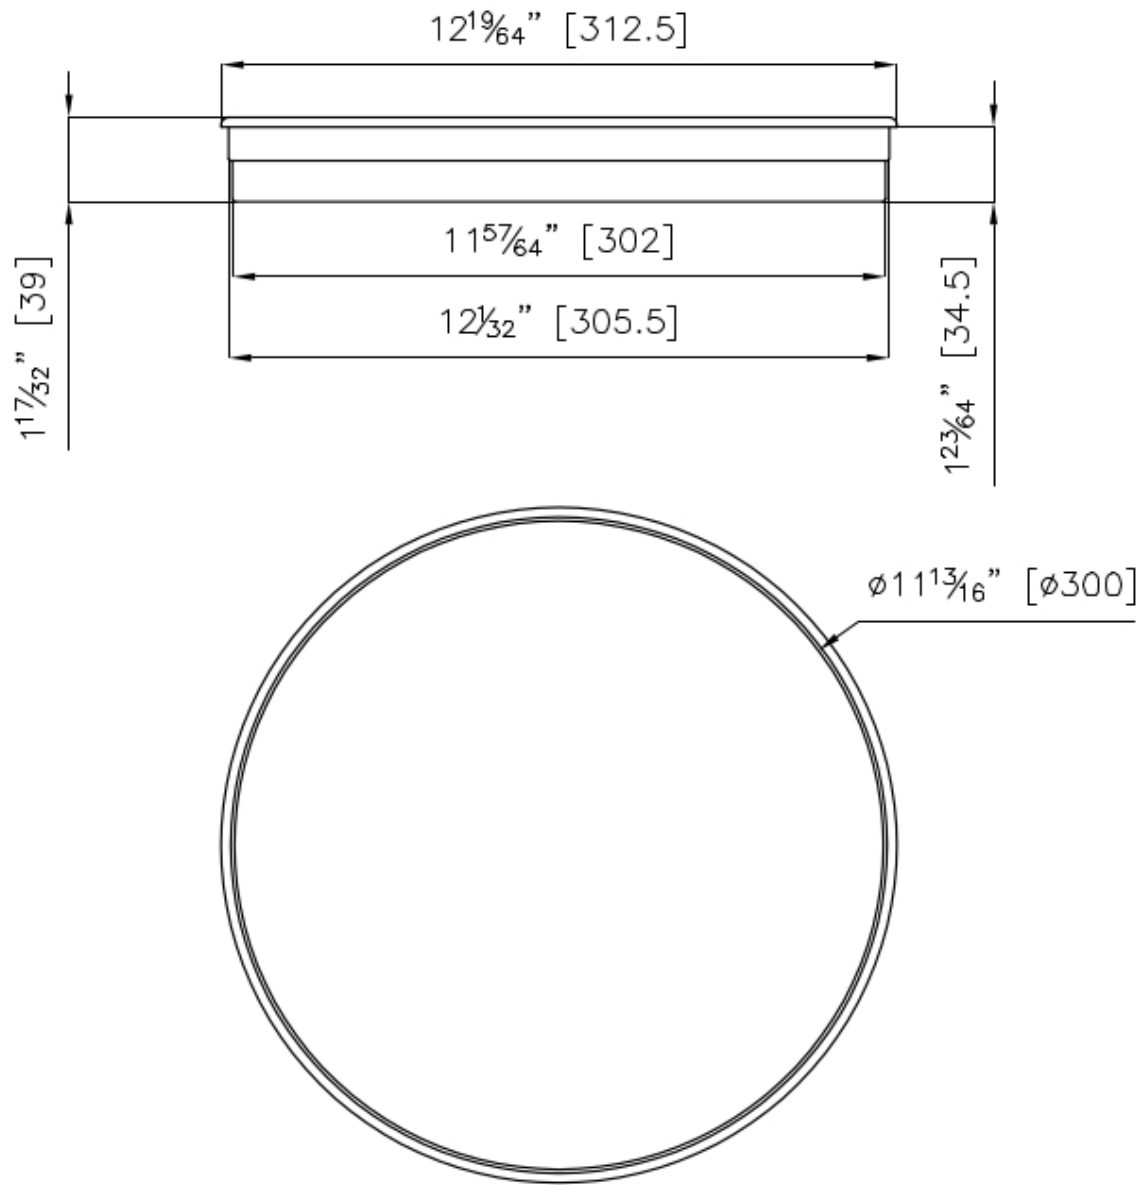

Steel tray

Accessories

Code: 1778 000

DETAILS

Sink accessories

Steel tray

Dimensions

Ø11 ¹³/₁₆" x 1 ¹⁷/₃₂"

Notes:

Only to be matched with 8200 601

TECHNICAL DATA

OPTIONAL ACCESSORIES

HappyHour