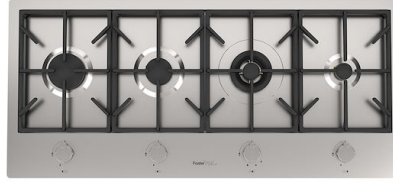

KE Sink 18" x 18" – U/M

Kitchen Sinks

Code: 2156 863

AISI 304 Stainless steel
Foster brushed
Undermount

DETAILS

Edge/Installation Type	Undermount
Finish	Foster brushed
Series	KE
Texture	Foster brushed
Material	AISI 304 stainless steel
Thickness	18 Gauge (1.2 mm)
Overall dimensions	17 ⁵ / ₁₆ " x 17 ⁵ / ₁₆ "
Bowl dimension	1 bowl 15 ³ / ₄ " x 15 ³ / ₄ "
Bowls depht	7 ¹¹ / ₁₆ "

Cut out 15 ³/₄" x 15 ³/₄"

Waste fitting type 3 ¹/₂" - with stainless steel basket

Underside Protected with heavy duty undercoating

Fixing system Undermount fixing kit (brass insert and clips)

FEATURES

Basket 3,5" waste fitting The drain is equipped with a large 3.5" drain, with the practical basket cap that prevents the discharge of solid parts.

TECHNICAL DATA

GALLERY

OPTIONAL ACCESSORIES

Chopping Board

Grating kit complete with ring support and food collection tray

Iroko-wood sliding chopping board with stainless steel colander

Stainless Steel dishes holder

Stainless steel perforated pan

Twin Chopping Board

Waste disposer throat

White bowl

RECOMMENDED PAIRINGS

Faucet Ponza

Milano Cooktop 4 burners inLine

Milano Induction Cooktop 2 Plate