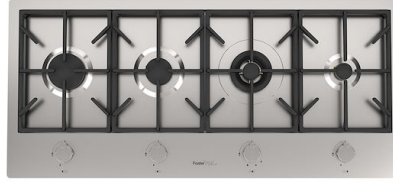

## RECOMMENDED PAIRINGS

Faucet Ponza

Milano Cooktop 4 burners inLine

Milano Induction Cooktop 2 Plate