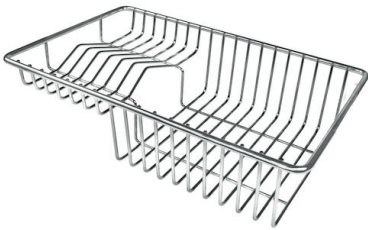

## OPTIONAL ACCESSORIES

Chopping Board

Grating kit complete with ring support and food collection tray

Iroko-wood sliding chopping board with stainless steel colander

Stainless Steel dishes holder

Stainless steel perforated pan