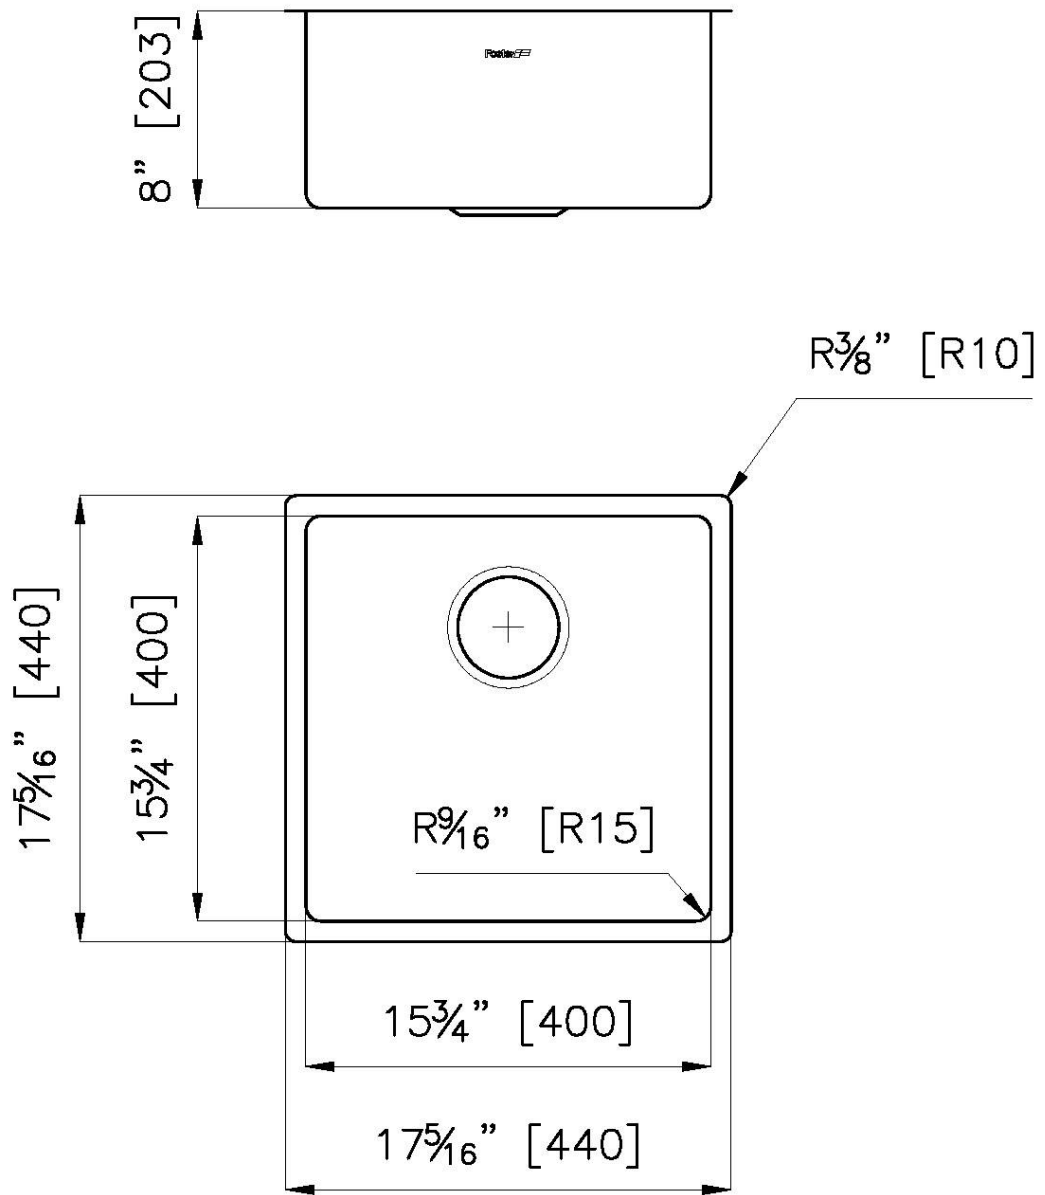

OPTIONAL ACCESSORIES