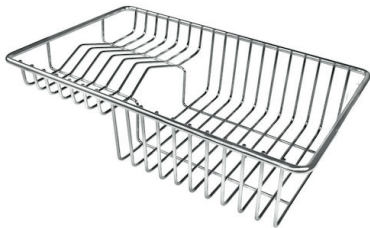

---

**Small radius** Bowls with squared shapes with a modern design and an increased capacity, for a minimal aesthetics connected with an extreme practicality.

---

## OPTIONAL ACCESSORIES

**Black grid**  
8100 651

**Chopping Board**  
8631 300

**Grating kit complete with ring support and food collection tray**  
8159 101  
\* only in combination with the accessory  
8644 101

**HDPE Chopping board**  
8657 001

**HPDE Chopping board GREY**  
8657 002

**Iroko-wood sliding chopping board with stainless steel colander**  
8644 044

**Stainless Steel dishes holder**  
8100 303  
\* only in combination with the accessory  
8644 101