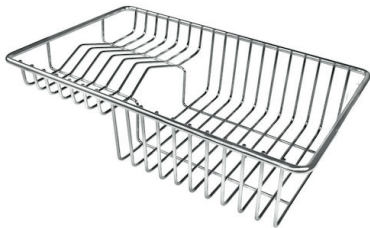

Small radius Bowls with squared shapes with a modern design and an increased capacity, for a minimal aesthetics connected with an extreme practicality.

TECHNICAL DATA

OPTIONAL ACCESSORIES

Black grid
8100 651

Chopping Board
8631 300

Grating kit complete with ring support and food collection tray
8159 101
* only in combination with the accessory
8644 101

HDPE Chopping board
8657 001

HPDE Chopping board GREY
8657 002

Iroko-wood sliding chopping board with stainless steel colander
8644 044

Stainless Steel dishes holder
8100 303
* only in combination with the accessory
8644 101

Stainless steel perforated pan PVD Gold
8151 009
* only in combination with the accessory
8644 101