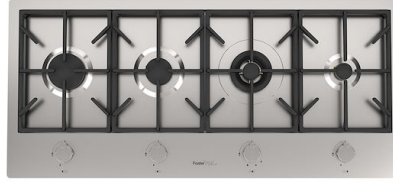

KE Sink 30" x 18" – U/M

Kitchen Sinks

Code: 2157 863

AISI 304 Stainless steel
Foster brushed
Undermount

DETAILS

Edge/Installation Type	Undermount
Finish	Foster brushed
Series	KE
Texture	Foster brushed
Material	AISI 304 stainless steel
Thickness	18 Gauge (1.2 mm)
Overall dimensions	29 1/2" x 17 5/16"
Bowl dimension	1 bowl 27 15/16" x 15 3/4"
Bowls depht	7 11/16"

FEATURES

Basket 3,5" waste fitting	The drain is equipped with a large 3.5" drain, with the practical basket cap that prevents the discharge of solid parts.
High thickness 1.2	1.2 mm thick steel. A significant thickness, which guarantees the maximum sturdiness and durability.
Small radius	Bowls with squared shapes with a modern design and an increased capacity, for a minimal aesthetics connected with an extreme practicality.

TECHNICAL DATA

GALLERY

OPTIONAL ACCESSORIES

Chopping Board

Grating kit complete with ring support and food collection tray

Grid

Iroko-wood sliding chopping board with stainless steel colander

Stainless Steel dishes holder

Stainless steel perforated pan

Twin Chopping Board

Waste disposer throat

White bowl

RECOMMENDED PAIRINGS

Faucet Ponza

Milano Cooktop 4 burners inLine

Milano Induction Cooktop 2 Plate