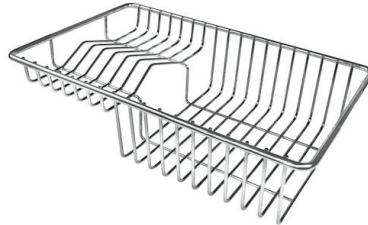

FEATURES

Basket 3,5" waste fitting	The drain is equipped with a large 3.5" drain, with the practical basket cap that prevents the discharge of solid parts.
High thickness 1.2	1.2 mm thick steel. A significant thickness, which guarantees the maximum sturdiness and durability.
Small radius	Bowls with squared shapes with a modern design and an increased capacity, for a minimal aesthetics connected with an extreme practicality.

TECHNICAL DATA

GALLERY

OPTIONAL ACCESSORIES

Chopping Board

Grating kit complete with ring support and food collection tray

Grid

Iroko-wood sliding chopping board with stainless steel colander

Stainless Steel dishes holder

Stainless steel perforated pan

Twin Chopping Board

Waste disposer throat

White bowl

RECOMMENDED PAIRINGS

Faucet Ponza

Milano Cooktop 4 burners inLine

Milano Induction Cooktop 2 Plate