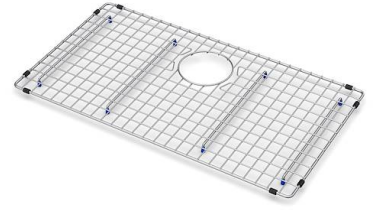

FEATURES

Basket 3,5" waste fitting	The drain is equipped with a large 3.5" drain, with the practical basket cap that prevents the discharge of solid parts.
High thickness 1.2	1.2 mm thick steel. A significant thickness, which guarantees the maximum sturdiness and durability.
Small radius	Bowls with squared shapes with a modern design and an increased capacity, for a minimal aesthetics connected with an extreme practicality.

TECHNICAL DATA

GALLERY

OPTIONAL ACCESSORIES

Chopping Board

Grating kit complete with ring support and food collection tray

Grid

Iroko-wood sliding chopping board with stainless steel colander

Stainless Steel dishes holder

Stainless steel perforated pan

Twin Chopping Board

Waste disposer throat

White bowl

RECOMMENDED PAIRINGS

Faucet Ponza

Milano Cooktop 4 burners inLine

Milano Induction Cooktop 2 Plate