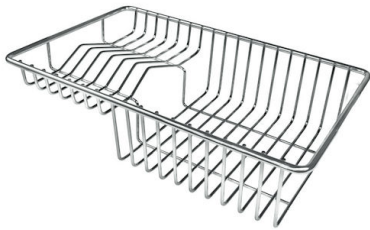

## OPTIONAL ACCESSORIES

Chopping Board

Grating kit complete with ring support and food collection tray

Iroko-wood sliding chopping board with stainless steel colander

Stainless Steel dishes holder

Stainless steel perforated pan