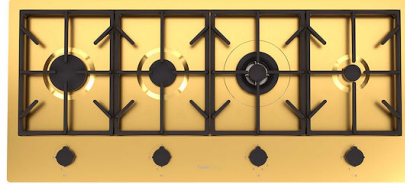

## RECOMMENDED PAIRINGS

Faucet Capri Gold

Milano Cooktop Gold 4 burners  
inLine

Milano Induction Cooktop 2 Plate