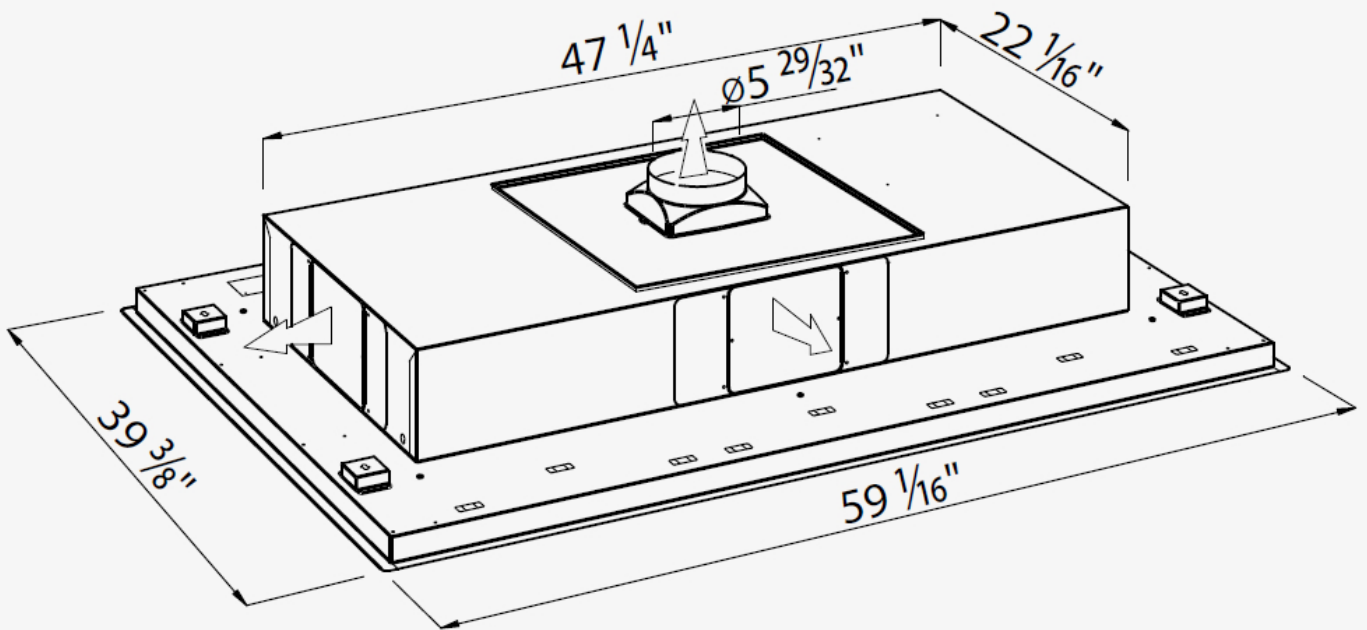

TECHNICAL DATA