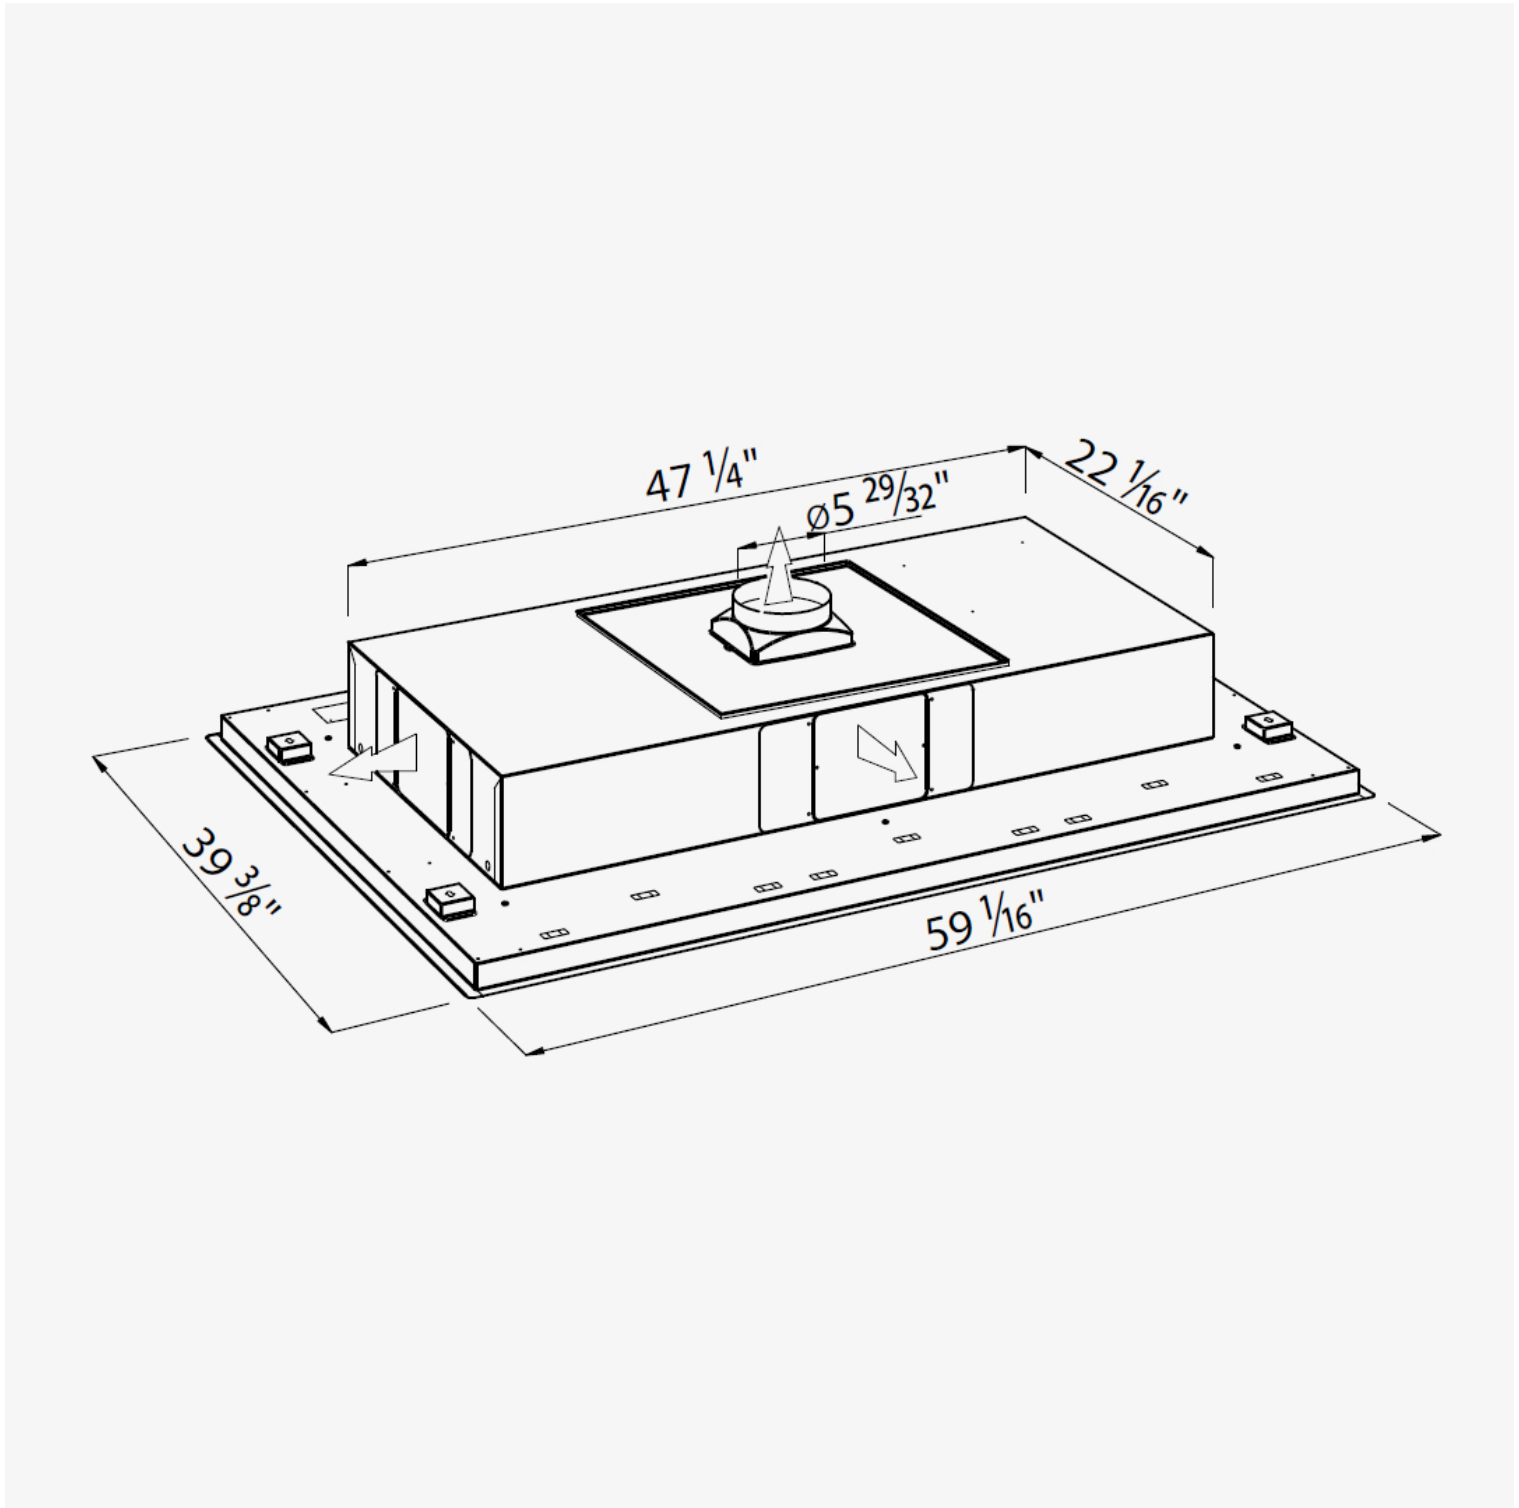

TECHNICAL DATA