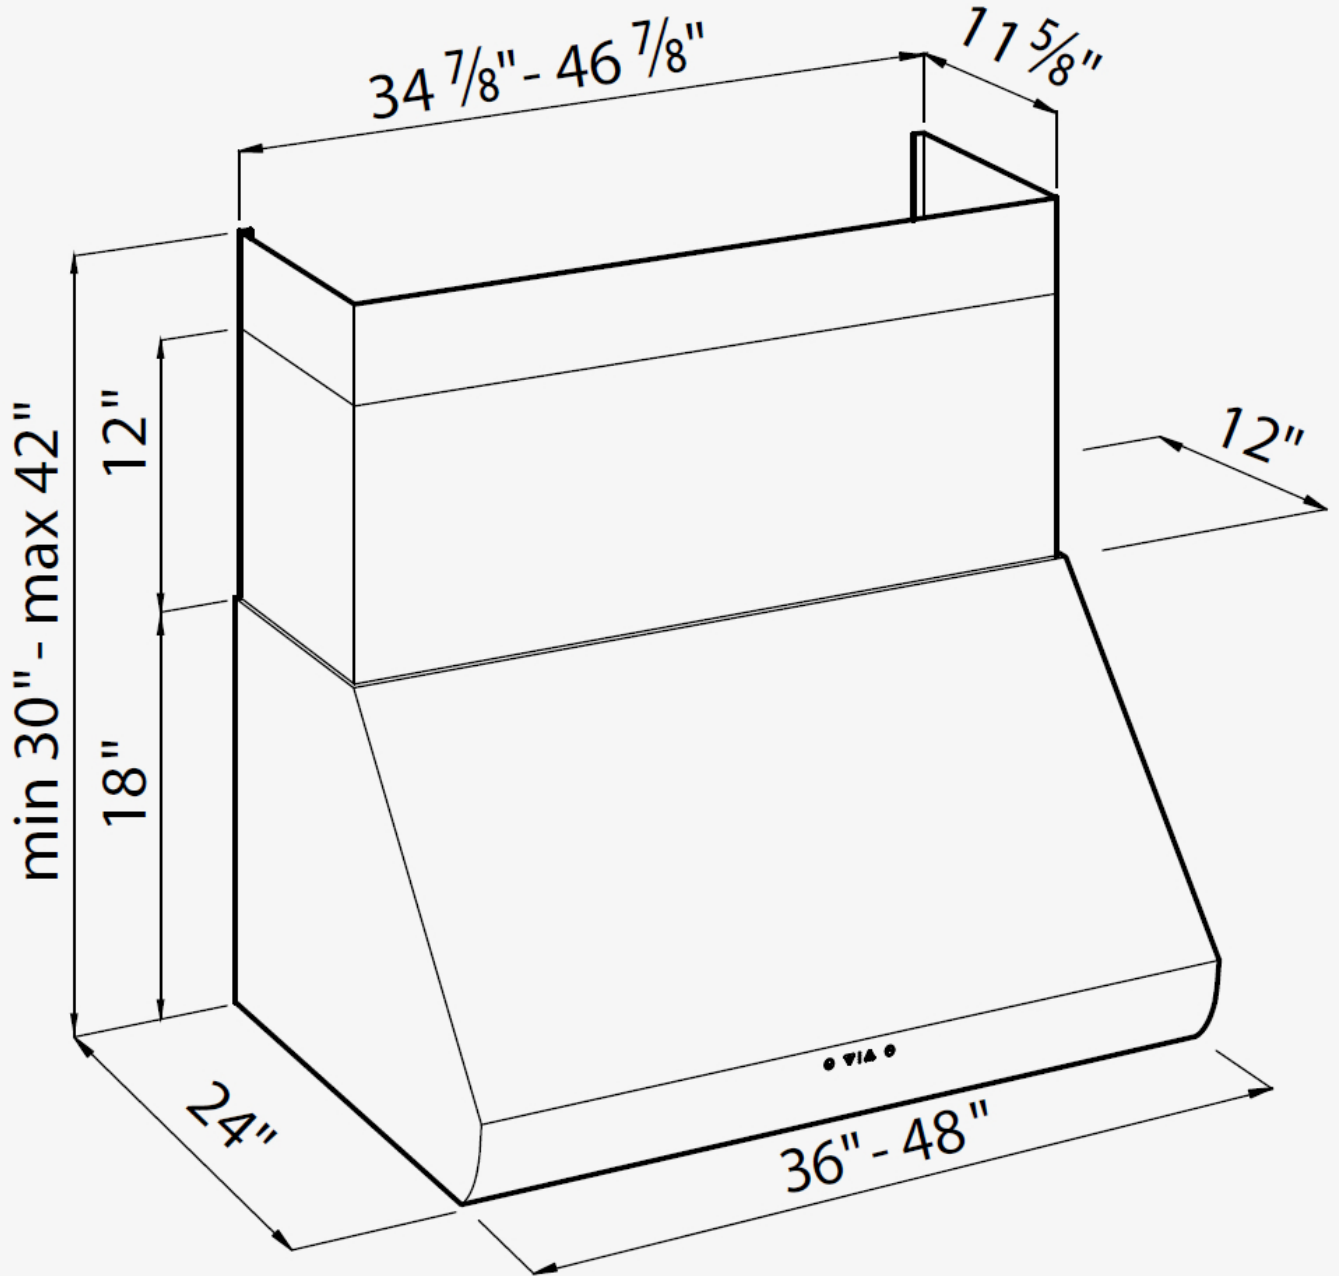

TECHNICAL DATA