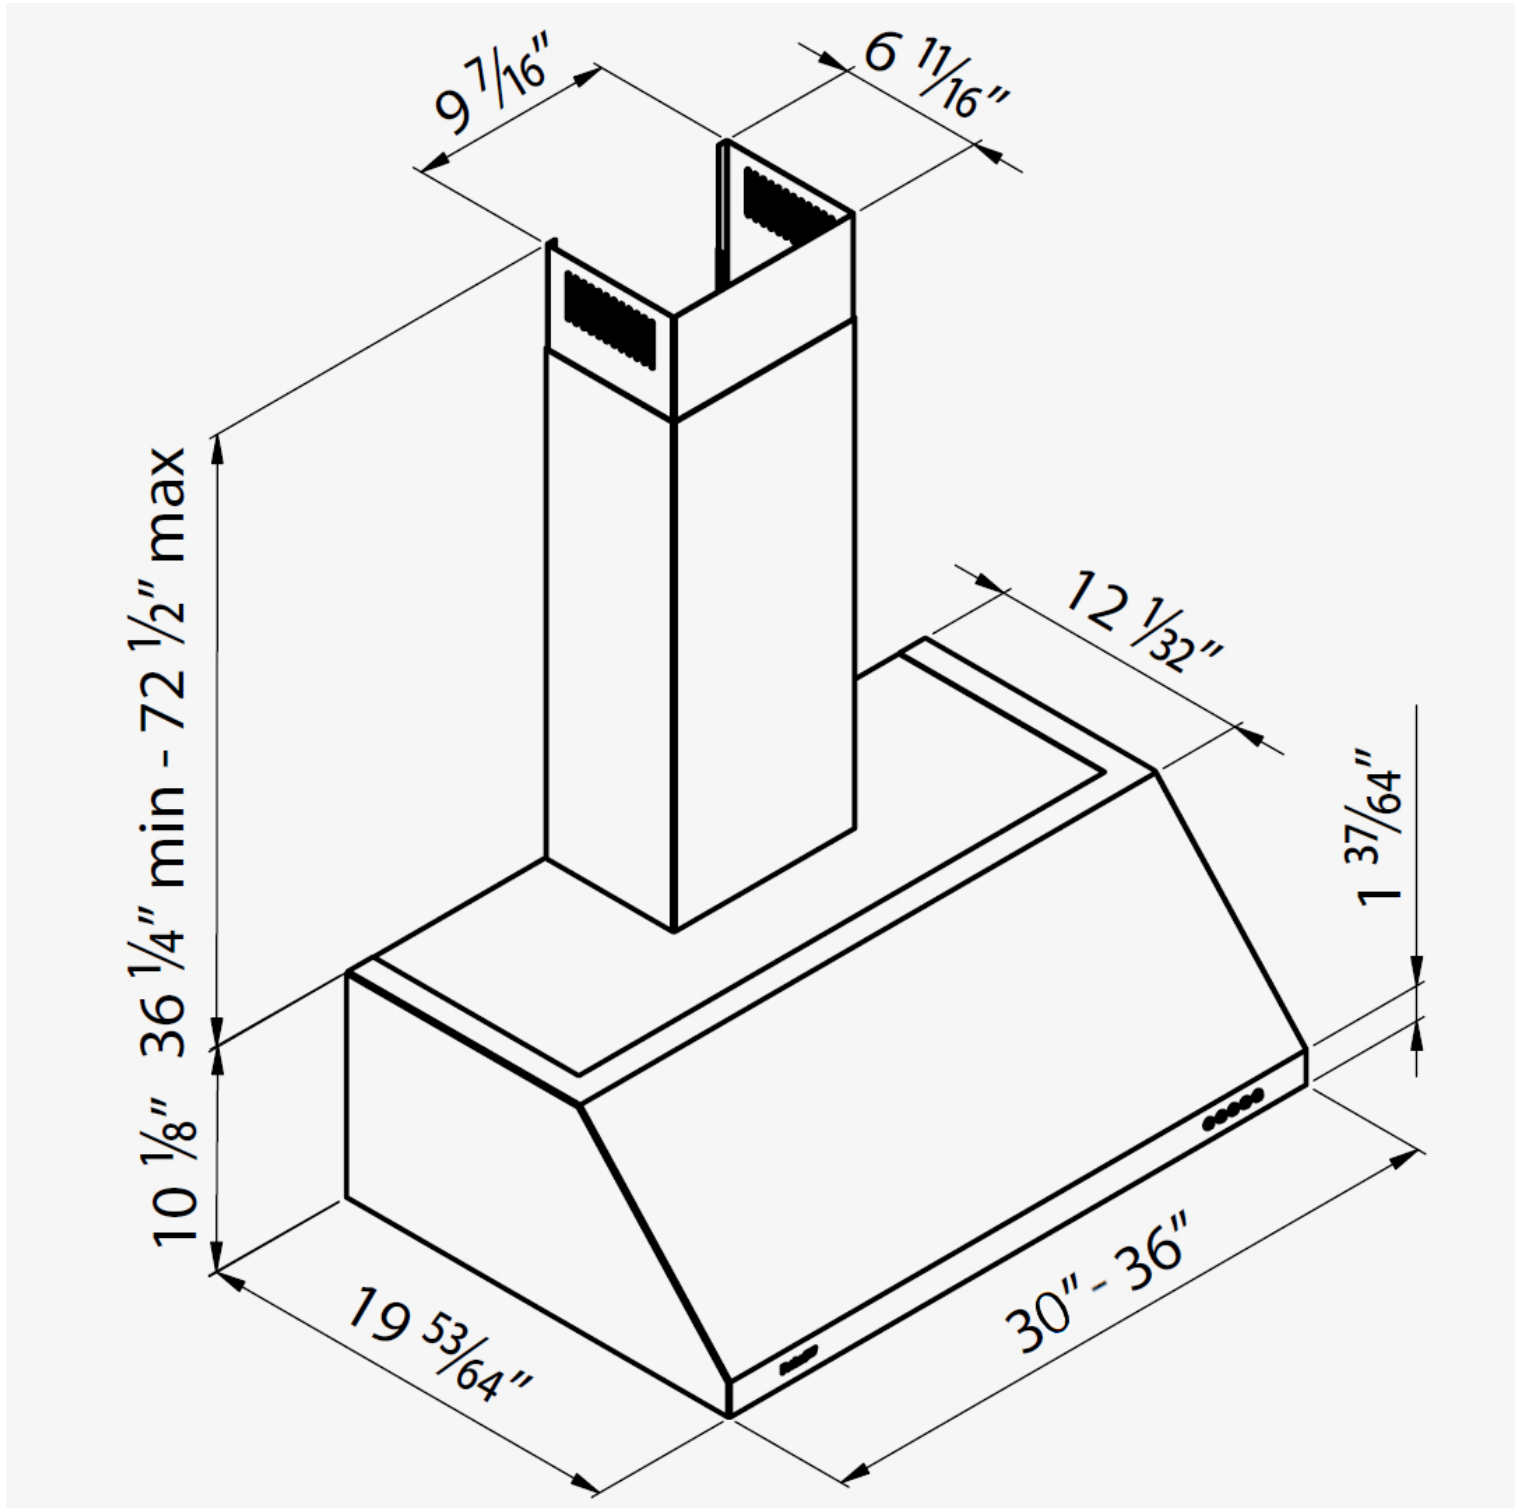

Dimensions 2462 900 (30"): 30" x 19^{53/64}" x 10^{1/8}"
2462 910 (36"): 36" x 19^{53/64}" x 10^{1/8}"

Speed 4 speed

Grease filters Anodized Aluminum

Charcoal filters Optional

Lighting 2 x 20W Halogen lamps

Delay off timer Yes

Light switch Yes

Air flow rate 600 CFM

Pressure 480 Pa

Noise level 59 dBA

Electrical requirements 120VAC – 60Hz

Accessories

2462 900 (30"): Charcoal filters kit - 9700 709
2462 910 (36"): Charcoal filters kit - 9700 709

2462 900 (30"): Telescopic chimney - 2462 901
2462 910 (36"): Telescopic chimney - 2462 902

Notes:

Chimney not included

TECHNICAL DATA

GALLERY