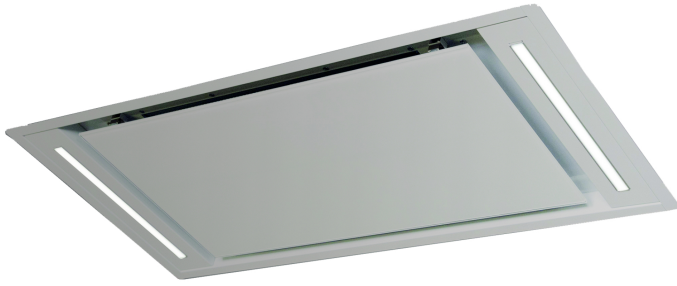

Mistral 36" Hood 2464 900 - 2464 950

Hoods

Code: 2464 900 - 2464 950

Code: 2464 900 - 36" Satin finish stainless steel

Code: 2464 950 - 36" White painted steel

Ceiling suction hood

4 speed

Remote control

DETAILS

Hood type Ceiling suction hood

Hood finishing 2464 900: Satin Finish stainless steel
2464 950: White painted steel

Dimensions 35⁷/₁₆" x 17²¹/₆₄"

Cut out 34¹/₁₆" x 15¹⁵/₁₆"

Lighting 2x6.5W LED Strip