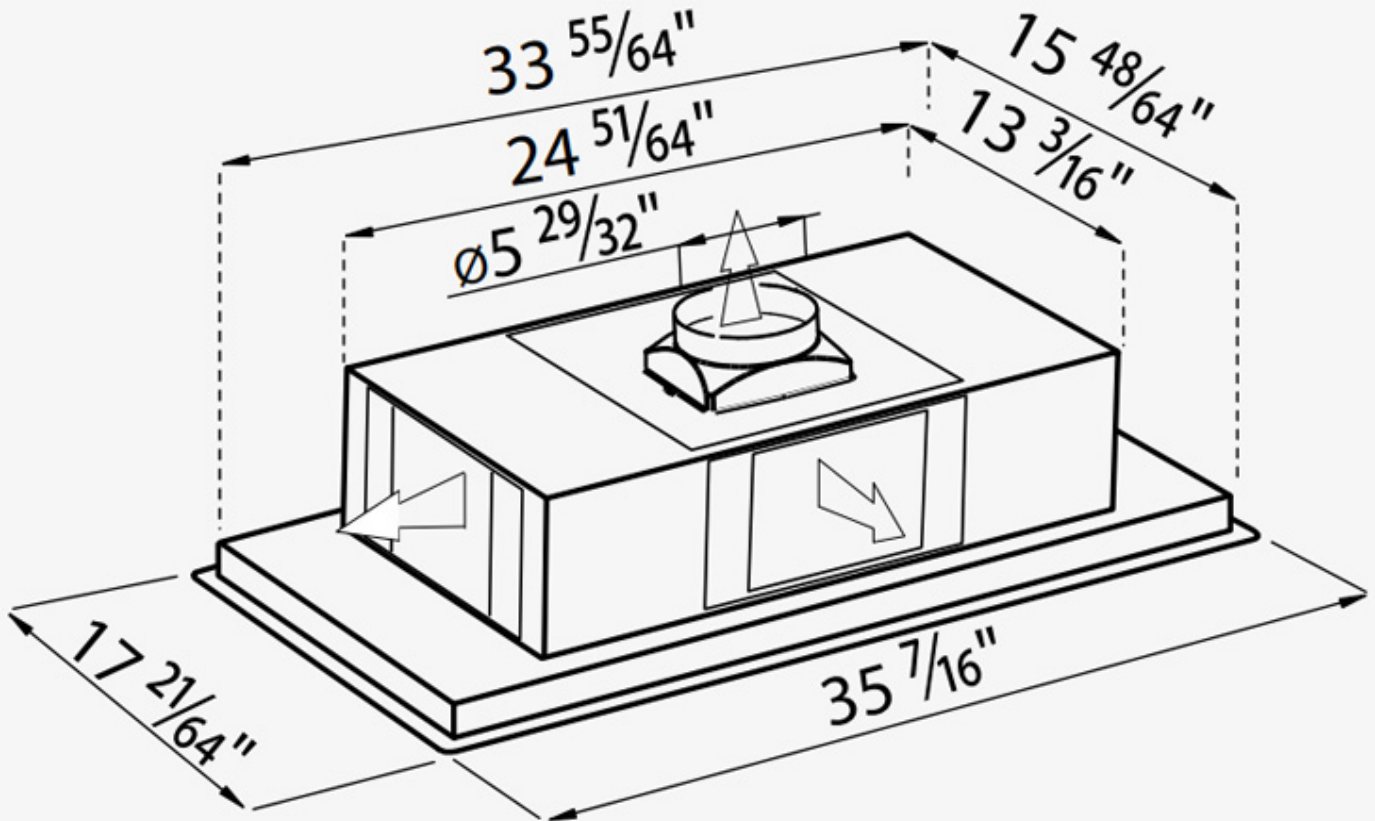

TECHNICAL DATA