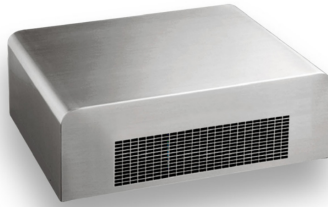

Mistral 36" Hood 2464 900 - 2464 950

Hoods

Code: 2464 900 - 2464 950

Code: 2464 900 - 36" Satin finish stainless steel

Code: 2464 950 - 36" White painted steel

Ceiling suction hood

4 speed

Remote control

DETAILS

Hood type Ceiling suction hood

Hood finishing 2464 900: Satin Finish stainless steel
2464 950: White painted steel

Dimensions 35⁷/₁₆" x 17²¹/₆₄"

Cut out 34¹/₁₆" x 15¹⁵/₁₆"

Lighting 2x6.5W LED Strip

Accessories Charcoal filters kit - 9700 901

Certifications CSA Certified for US & Canada

TECHNICAL DATA

GALLERY

OPTIONAL ACCESSORIES

Motor for indoor installation -
2459 941

Motor for outdoor installation -
2459 930