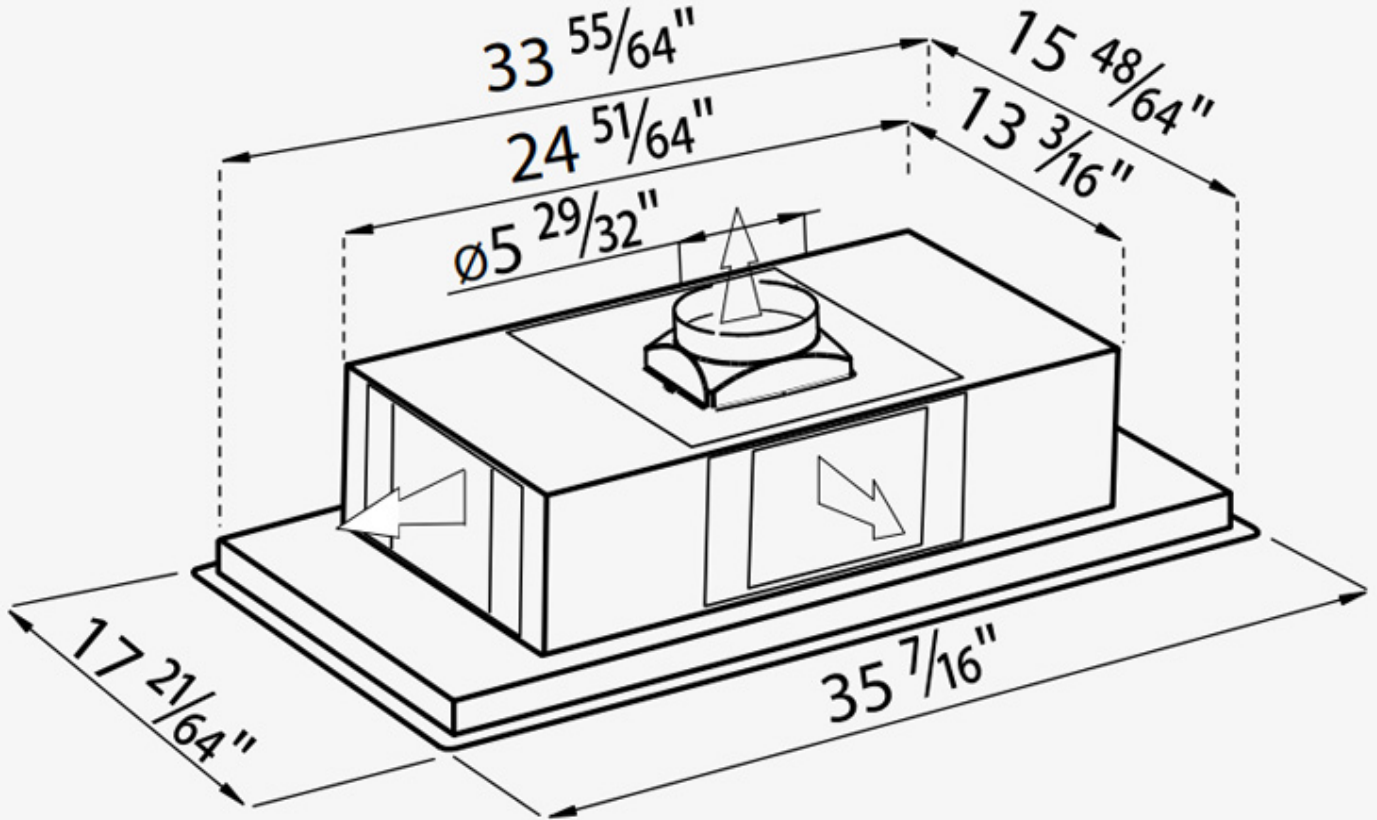

TECHNICAL DATA