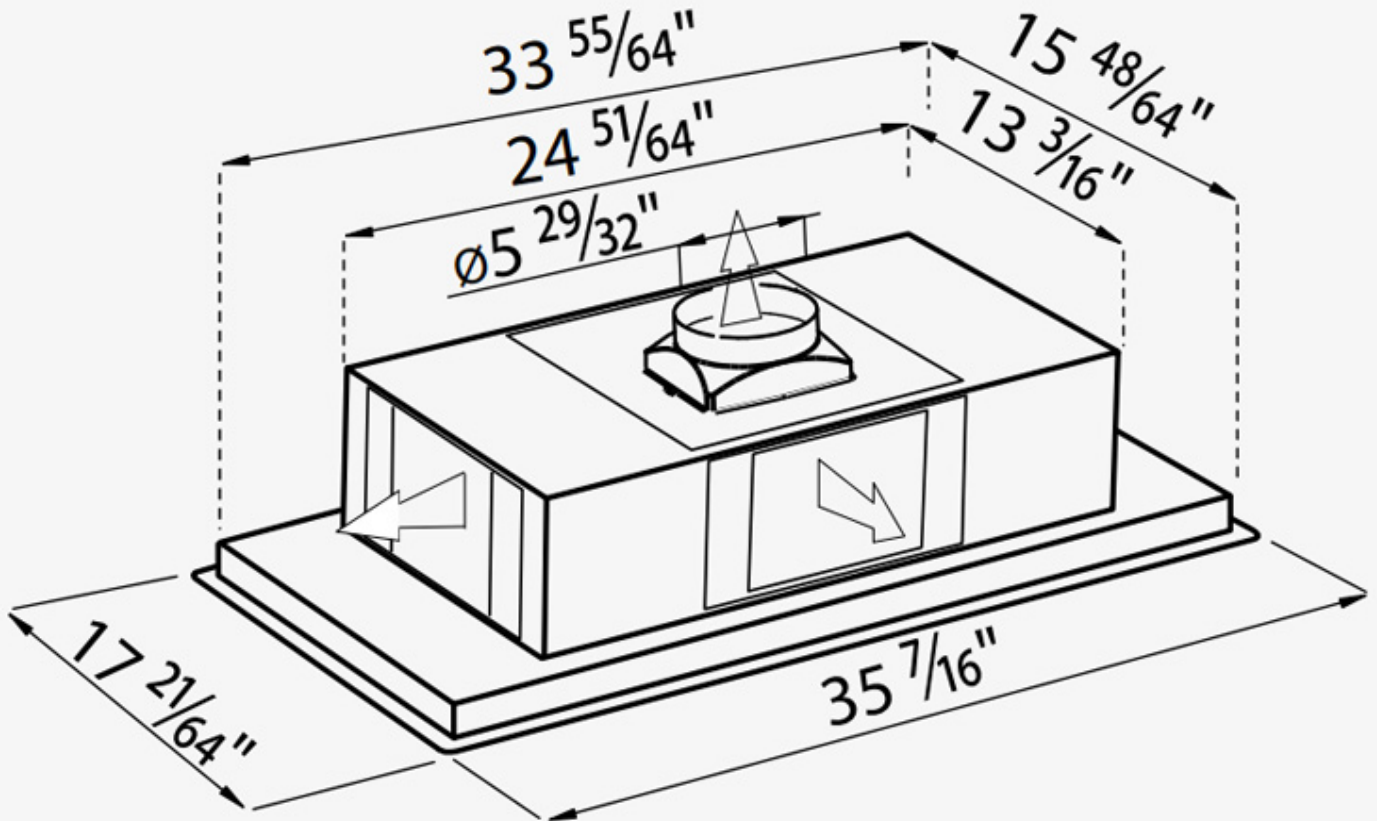

TECHNICAL DATA