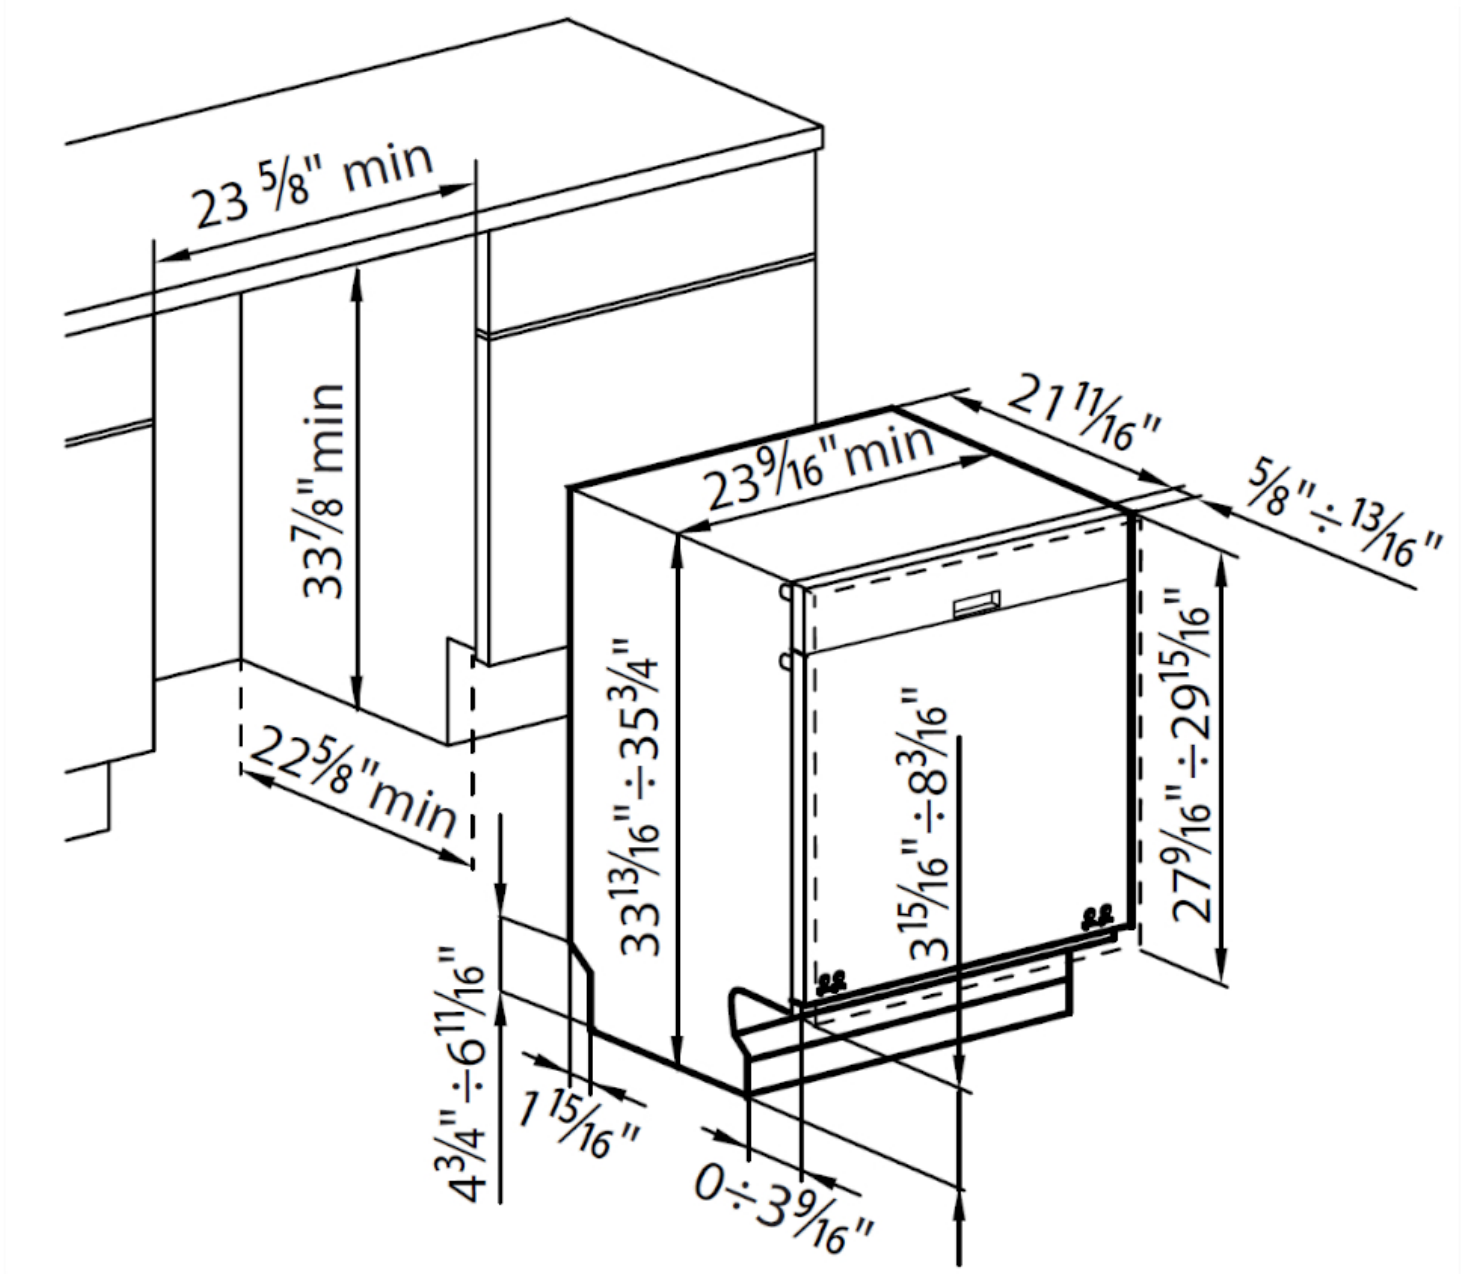

TECHNICAL DATA