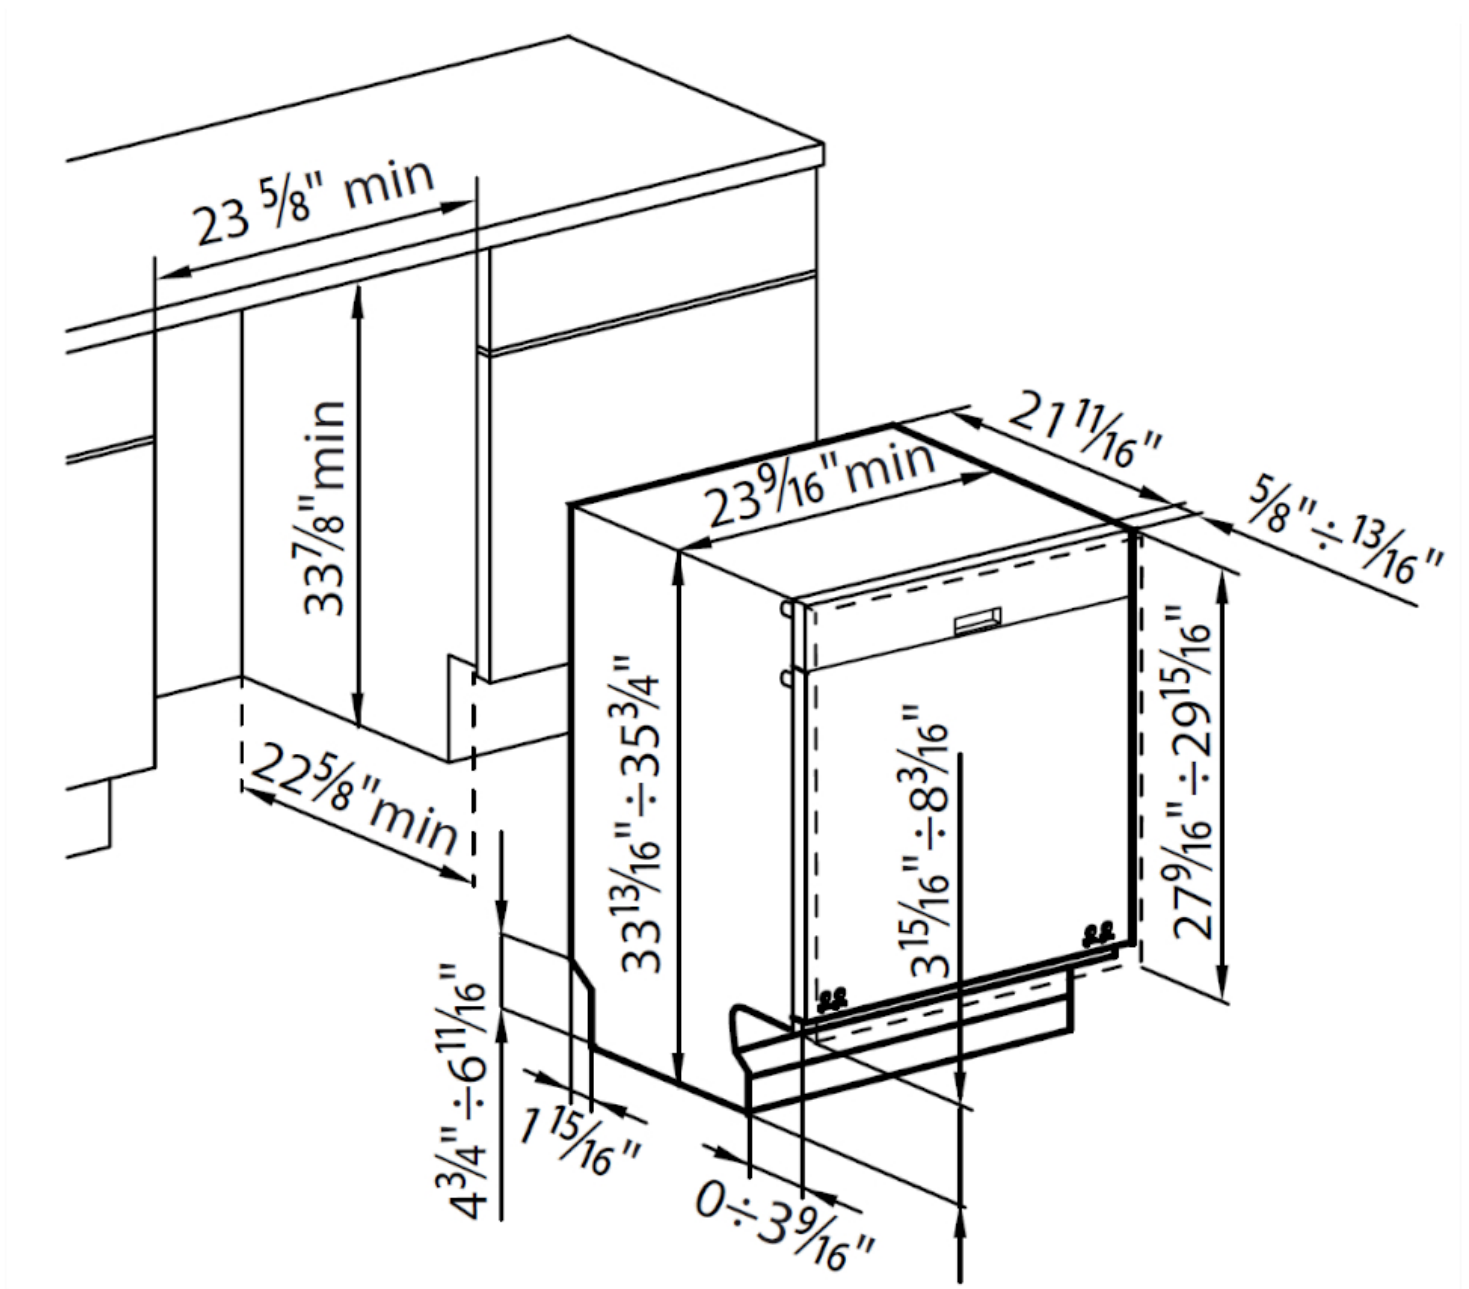

49 dB

Electrical supply

115V 60hz

Certifications

CSA Certified for US & Canada

TECHNICAL DATA

OPTIONAL ACCESSORIES

Stainless steel panel