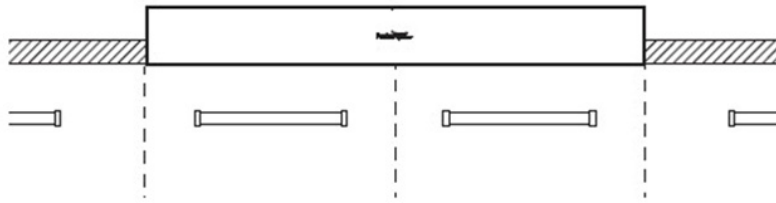

2. Sit-up installation on the cabinets
and protruding over the worktop