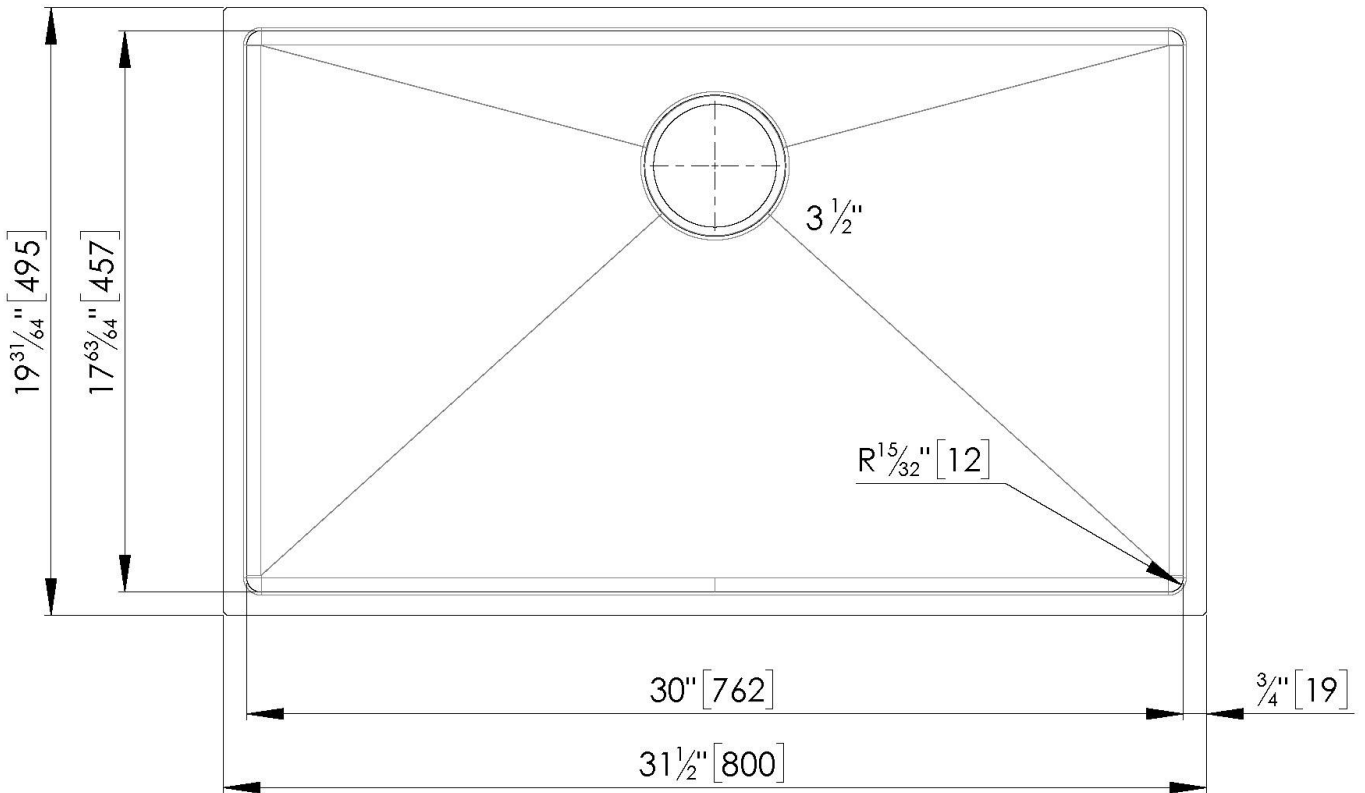

Bowls dimensions	1 bowl 30" x 18"
Bowls depth	10"
Cut out	30" x 18" radius 1/2"
Waste fitting type	3 1/2" - with stainless steel basket
Bowls bottom	X cross bending for easy water draining
Underside	Protected with heavy duty undercoating
Fixing system	Undermount fixing kit (brass insert and clips)

Small radius

Bowls with squared shapes with a modern design and an increased capacity, for a minimal aesthetics connected with an extreme practicality.

TECHNICAL DATA

OPTIONAL ACCESSORIES

Black grid
8100 619