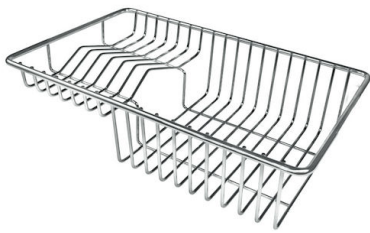

Bowls dimensions	1 bowl 30" x 18"
Bowls depth	10"
Cut out	30" x 18" radius 1/2"
Waste fitting type	3 1/2" - with stainless steel basket
Bowls bottom	X cross bending for easy water draining
Underside	Protected with heavy duty undercoating
Fixing system	Undermount fixing kit (brass insert and clips)

Small radius

Bowls with squared shapes with a modern design and an increased capacity, for a minimal aesthetics connected with an extreme practicality.

TECHNICAL DATA

OPTIONAL ACCESSORIES

Black grid
8100 619

Expandable colander
8110 020

Chopping board
8644 034

Stainless steel plate rack
8100 154
* only in combination with the accessory
8644 034

Twin Chopping Board
8644 102

Stainless steel perforated pan PVD Gold
8151 009

Stainless Steel dishes holder
8100 303
* only in combination with the accessory
8644 102

Grating kit complete with ring support and food collection tray
8159 101
* only in combination with the accessory
8644 102