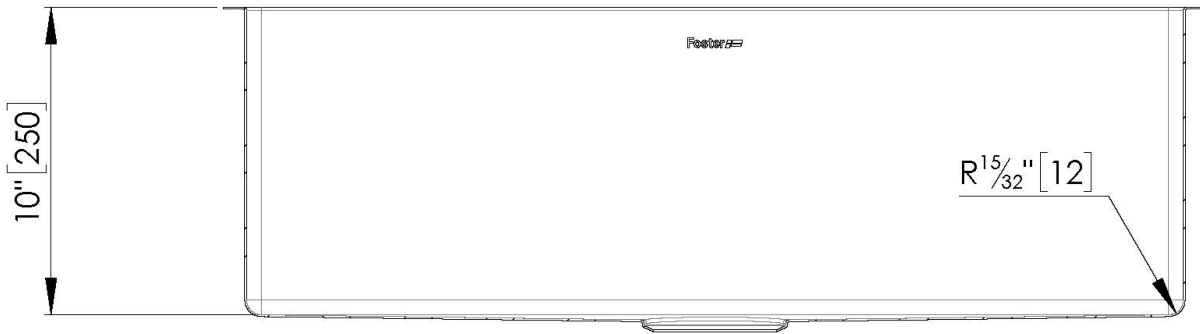

Bowls dimensions	1 bowl 30" x 18"
Bowls depth	10"
Cut out	30" x 18" radius 1/2"
Waste fitting type	3 1/2" - with stainless steel basket
Bowls bottom	X cross bending for easy water draining
Underside	Protected with heavy duty undercoating
Fixing system	Undermount fixing kit (brass insert and clips)

Small radius

Bowls with squared shapes with a modern design and an increased capacity, for a minimal aesthetics connected with an extreme practicality.

TECHNICAL DATA

OPTIONAL ACCESSORIES

Black grid
8100 619