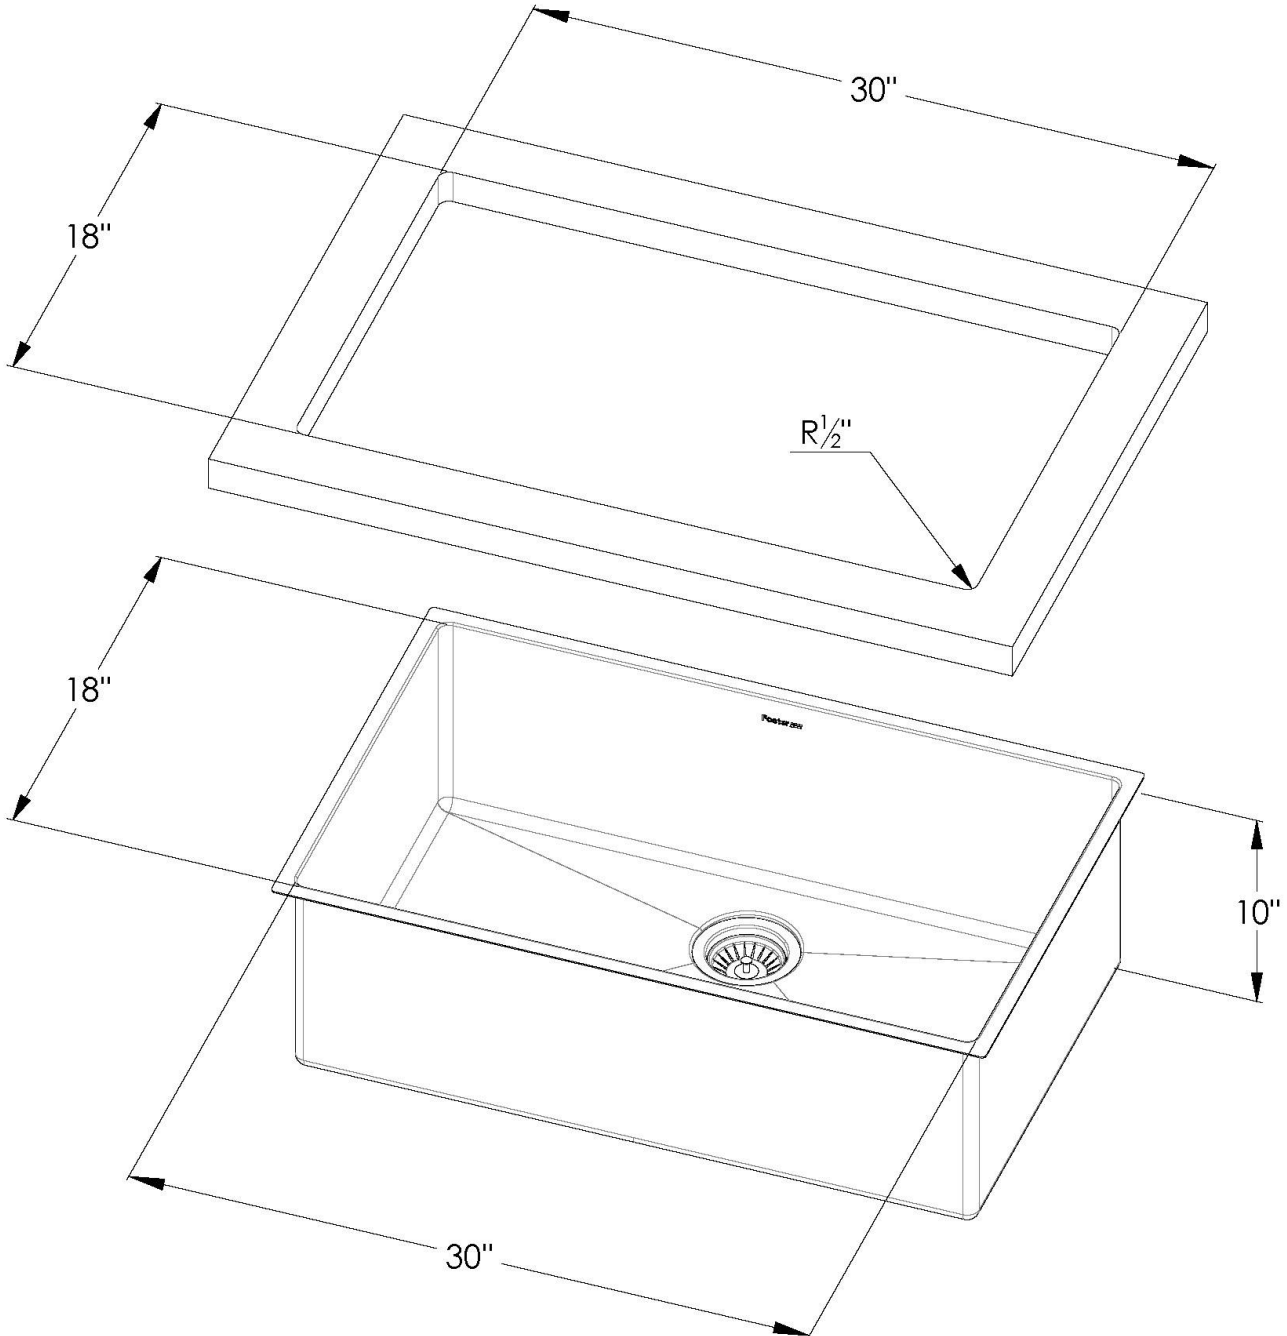

Armored R12 Sink Gold 32" x 20" – U/M

Kitchen Sinks

Code: 4237 669

PVD Gold
AISI 304 Stainless steel
Satin finish
Undermount
x cross bending for easy water draining

DETAILS

Series	Armored R12
Material	AISI 304 stainless steel
Texture	Satin
Finish	PVD
Coloring	Gold
Edge/Installation Type	Undermount
Thickness	16 Gauge (1.5 mm)
Overall dimensions	32" x 20"

Bowls dimensions	1 bowl 30" x 18"
Bowls depth	10"
Cut out	30" x 18" radius 1/2"
Waste fitting type	3 1/2" - with stainless steel basket
Bowls bottom	X cross bending for easy water draining
Underside	Protected with heavy duty undercoating
Fixing system	Undermount fixing kit (brass insert and clips)

FEATURES

GOLD	The Gold finish is obtained by treating the steel with a physical process called PVD (Physical Vacuum Deposition) which deposits particles of noble metals on the surface. The result is a unique and refined aesthetic effect, and an improvement in the mechanical properties of the steel that is more resistant to shocks and scratches.
Diamond-shape bottom	The draining of water is an important feature in a sink, and it's always taken good care of in Foster products. In the bent-welded sinks, which would have a flat bottom, the proper draining is guaranteed by the elegant beveling, which helps the water flow.
High thickness	1.5 mm thick steel. A significant thickness, which guarantees the maximum sturdiness and durability.
Basket 3,5" waste fitting	The drain is equipped with a large 3.5" drain, with the practical basket cap that prevents the discharge of solid parts.
Deep bowls	This bowls reach an important depth, over 20 cm, thanks to the advanced production technology, that can be offer great capiciency and practicity in all the washing operations.

Small radius

Bowls with squared shapes with a modern design and an increased capacity, for a minimal aesthetics connected with an extreme practicality.

TECHNICAL DATA

OPTIONAL ACCESSORIES

Black grid
8100 619