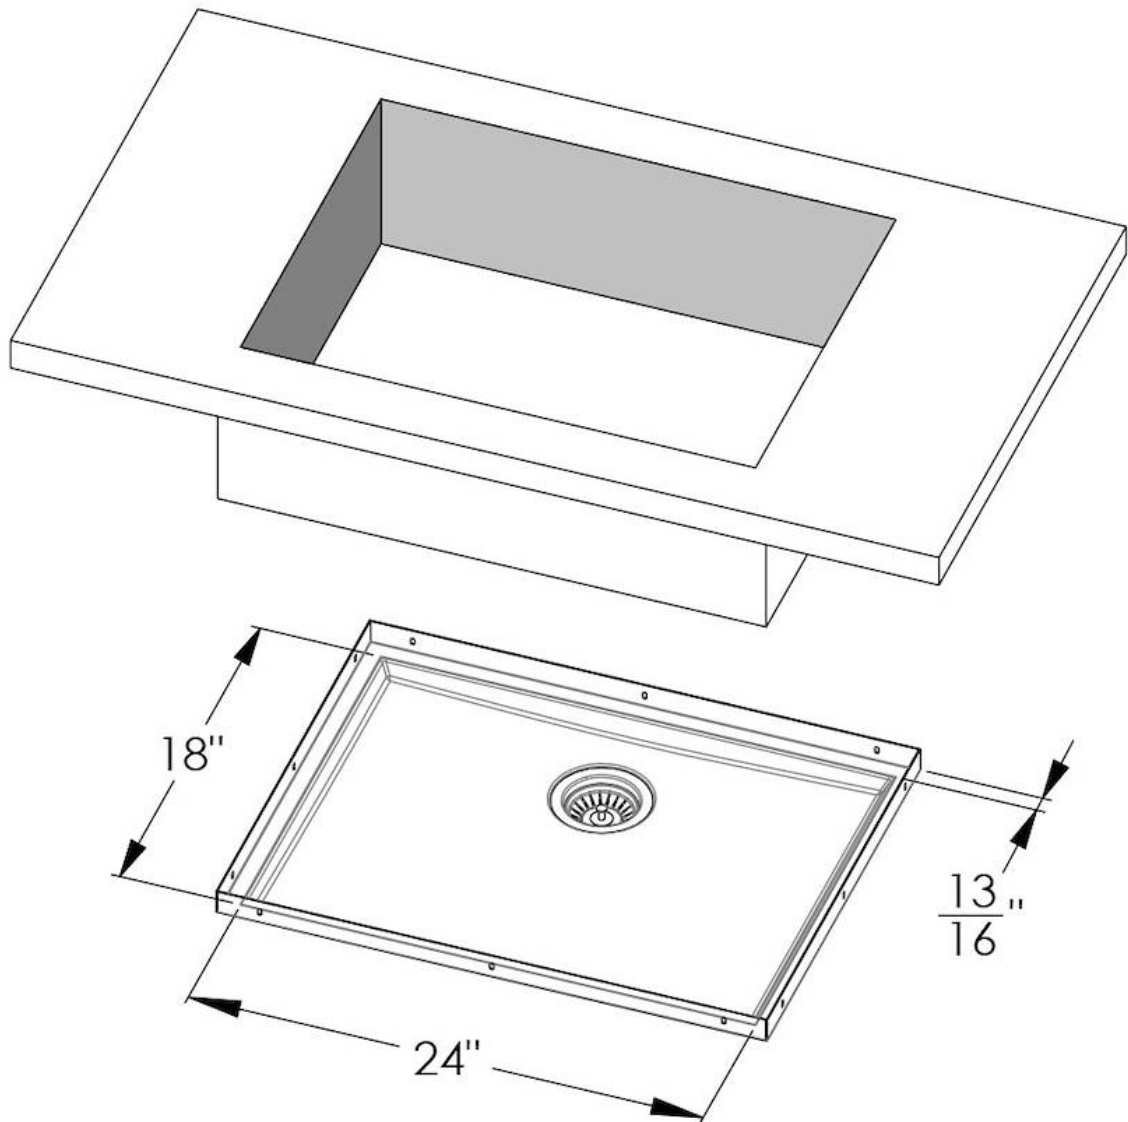

Dimensions 25 ⁹/₁₆" x 19 ⁹/₁₆"

Standard fittings Drain
Boxed packing

Built-in hole View technical data sheet

Bowl dimension 24" x 18"

Number of bowls 1 bowl

Waste fitting

3,5" drain

FEATURES

PHANTOM BASE WITHOUT WELDING

The steel bottom Phantom BASE solves the problem of water draining of slab sinks, because the slope built into the moulded bottom ensures perfect draining. The radius and sloped profile of Phantom BASE guarantee great practicality and hygiene in everyday cleaning.

High thickness

1.5 mm thick steel. A significant thickness, which guarantees the maximum sturdiness and durability.

Small radius

Bowls with squared shapes with a modern design and an increased capacity, for a minimal aesthetics connected with an extreme practicality.

Basket 3,5" waste fitting

The drain is equipped with a large 3.5" drain, with the practical basket cap that prevents the discharge of solid parts.

TECHNICAL DATA

GALLERY

OPTIONAL ACCESSORIES

Chopping board
8644 034