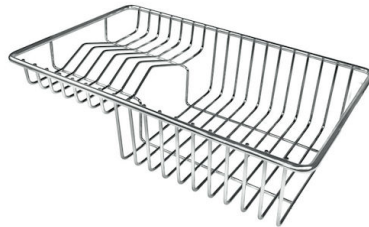

PHANTOM BASE WITHOUT WELDING The steel bottom Phantom BASE solves the problem of water draining of slab sinks, because the slope built into the moulded bottom ensures perfect draining. The radius and sloped profile of Phantom BASE guarantee great practicality and hygiene in everyday cleaning.

High thickness 1.5 mm thick steel. A significant thickness, which guarantees the maximum sturdiness and durability.

Small radius Bowls with squared shapes with a modern design and an increased capacity, for a minimal aesthetics connected with an extreme practicality.

Basket 3,5" waste fitting The drain is equipped with a large 3.5" drain, with the practical basket cap that prevents the discharge of solid parts.

TECHNICAL DATA

GALLERY

OPTIONAL ACCESSORIES

Chopping board
8644 034

Stainless steel plate rack
8100 154
* only in combination with the accessory
8644 034

Stainless steel perforated pan
8154 000
* only in combination with the accessory
8644 034

Twin Chopping Board
8644 102