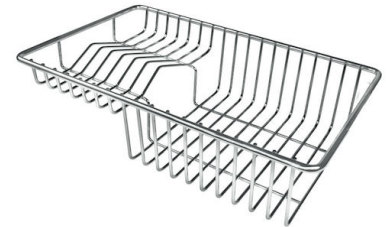

PHANTOM BASE WITHOUT WELDING

The steel bottom Phantom BASE solves the problem of water draining of slab sinks, because the slope built into the moulded bottom ensures perfect draining. The radius and sloped profile of Phantom BASE guarantee great practicality and hygiene in everyday cleaning.

Basket 3,5" waste fitting

The drain is equipped with a large 3.5" drain, with the practical basket cap that prevents the discharge of solid parts.

TECHNICAL DATA

GALLERY

OPTIONAL ACCESSORIES

Black grid
8100 619

Chopping board
8644 034

Stainless steel plate rack
8100 154
* only in combination with the accessory
8644 034

Stainless steel perforated pan
8154 000
* only in combination with the accessory
8644 034

Twin Chopping Board
8644 102