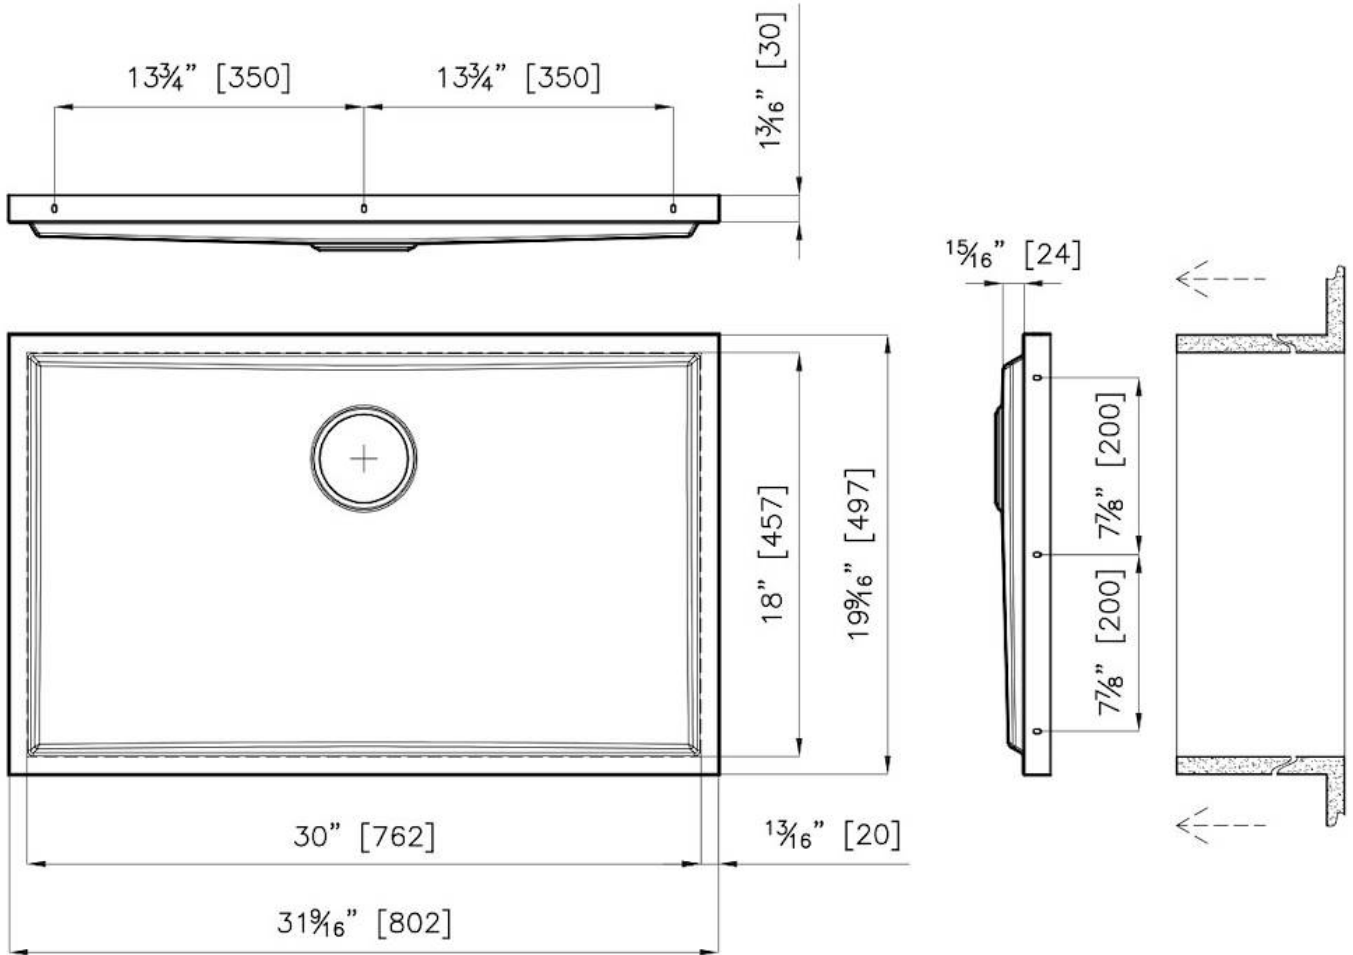

Dimensions 31 ⁹/₁₆" x 19 ⁹/₁₆"

Standard fittings Drain
Boxed packing

Built-in hole View technical data sheet

Bowl dimension 30" x 18"

Number of bowls 1 bowl

Waste fitting

3,5" drain

FEATURES

PHANTOM BASE 20 mm

The Phantom BASE sink's bottoms are specifically engineered to be coupled with sinks made out of slabs. The perimetric trough makes for a simple and perfect installation. This version of Phantom BASE is meant for slabs of 20mm thickness.

High thickness

1.5 mm thick steel. A significant thickness, which guarantees the maximum sturdiness and durability.

Small radius

Bowls with squared shapes with a modern design and an increased capacity, for a minimal aesthetics connected with an extreme practicality.

Basket 3,5" waste fitting

The drain is equipped with a large 3.5" drain, with the practical basket cap that prevents the discharge of solid parts.

TECHNICAL DATA

GALLERY

OPTIONAL ACCESSORIES

Black grid
8100 619