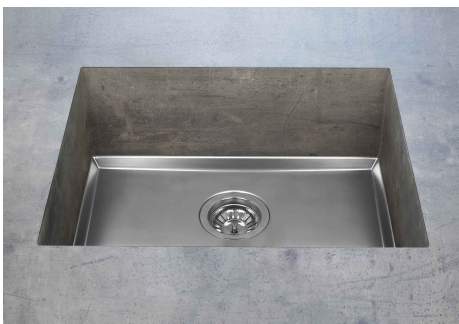

Sink Phantom Base 30" x 18" (30mm thk)

Kitchen Sinks

Code: 5533 900

AISI 304 Stainless steel
Foster brushed

DETAILS

Series Phantom Base

Material AISI 304 stainless steel

Texture Foster brushed

PHANTOM BASE 30 mm

The Phantom BASE sink's bottoms are specifically engineered to be coupled with sinks made out of slabs. The perimetric trough makes for a simple and perfect installation. This version of Phantom BASE is meant for slabs of 30mm thickness.

PHANTOM BASE WITHOUT WELDING

The steel bottom Phantom BASE solves the problem of water draining of slab sinks, because the slope built into the moulded bottom ensures perfect draining. The radius and sloped profile of Phantom BASE guarantee great practicality and hygiene in everyday cleaning.

Basket 3,5" waste fitting

The drain is equipped with a large 3.5" drain, with the practical basket cap that prevents the discharge of solid parts.

TECHNICAL DATA

GALLERY

OPTIONAL ACCESSORIES

Black grid
8100 619