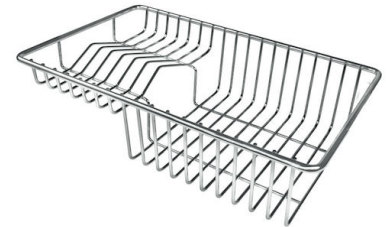

PHANTOM BASE 30 mm

The Phantom BASE sink's bottoms are specifically engineered to be coupled with sinks made out of slabs. The perimetric trough makes for a simple and perfect installation. This version of Phantom BASE is meant for slabs of 30mm thickness.

PHANTOM BASE WITHOUT WELDING

The steel bottom Phantom BASE solves the problem of water draining of slab sinks, because the slope built into the moulded bottom ensures perfect draining. The radius and sloped profile of Phantom BASE guarantee great practicality and hygiene in everyday cleaning.

Basket 3,5" waste fitting

The drain is equipped with a large 3.5" drain, with the practical basket cap that prevents the discharge of solid parts.

TECHNICAL DATA

GALLERY

OPTIONAL ACCESSORIES

Black grid
8100 619

Chopping board
8644 034

Stainless steel plate rack
8100 154
* only in combination with the accessory
8644 034

Stainless steel perforated pan
8154 000
* only in combination with the accessory
8644 034

Twin Chopping Board
8644 102