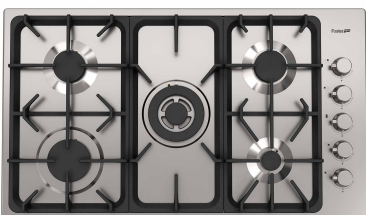

Professional series Cooktop 5 burners STD Edge

Gas cooktops

Code: 7055 962

AISI 304 Stainless steel

Satin finish

Enamelled cast iron grids

Solid metal knobs

Gas taps with safety valves

LP Gas conversion

Kit for all burners included

Notes:

The accessory 9601 668 (CAST IRON WOK SUPPORT) can only be fitted on the Rapid burner.

FEATURES

Under-knob ignition

The utmost freedom of movement with electronic under-knob ignition, a common feature of all models that allows a one-hand ignition of the burner.

Safe cooking

All Foster cooker hobs are equipped with safety valves. They shut off the gas supply very quickly if the flame accidentally goes out.

Cast iron grids

Cast-iron is the ideal material for an hob grid, this due to the manifold properties characterising it: high heat capacity that improves cooking performance; high weight and stability that improve safety; sturdiness that preserves the hob's original aspect over time; easy cleaning.

TECHNICAL DATA

GALLERY

OPTIONAL ACCESSORIES

Cast iron wok support

RECOMMENDED PAIRINGS

KE Sink 30" x 18" – U/M

Cuneo Hood