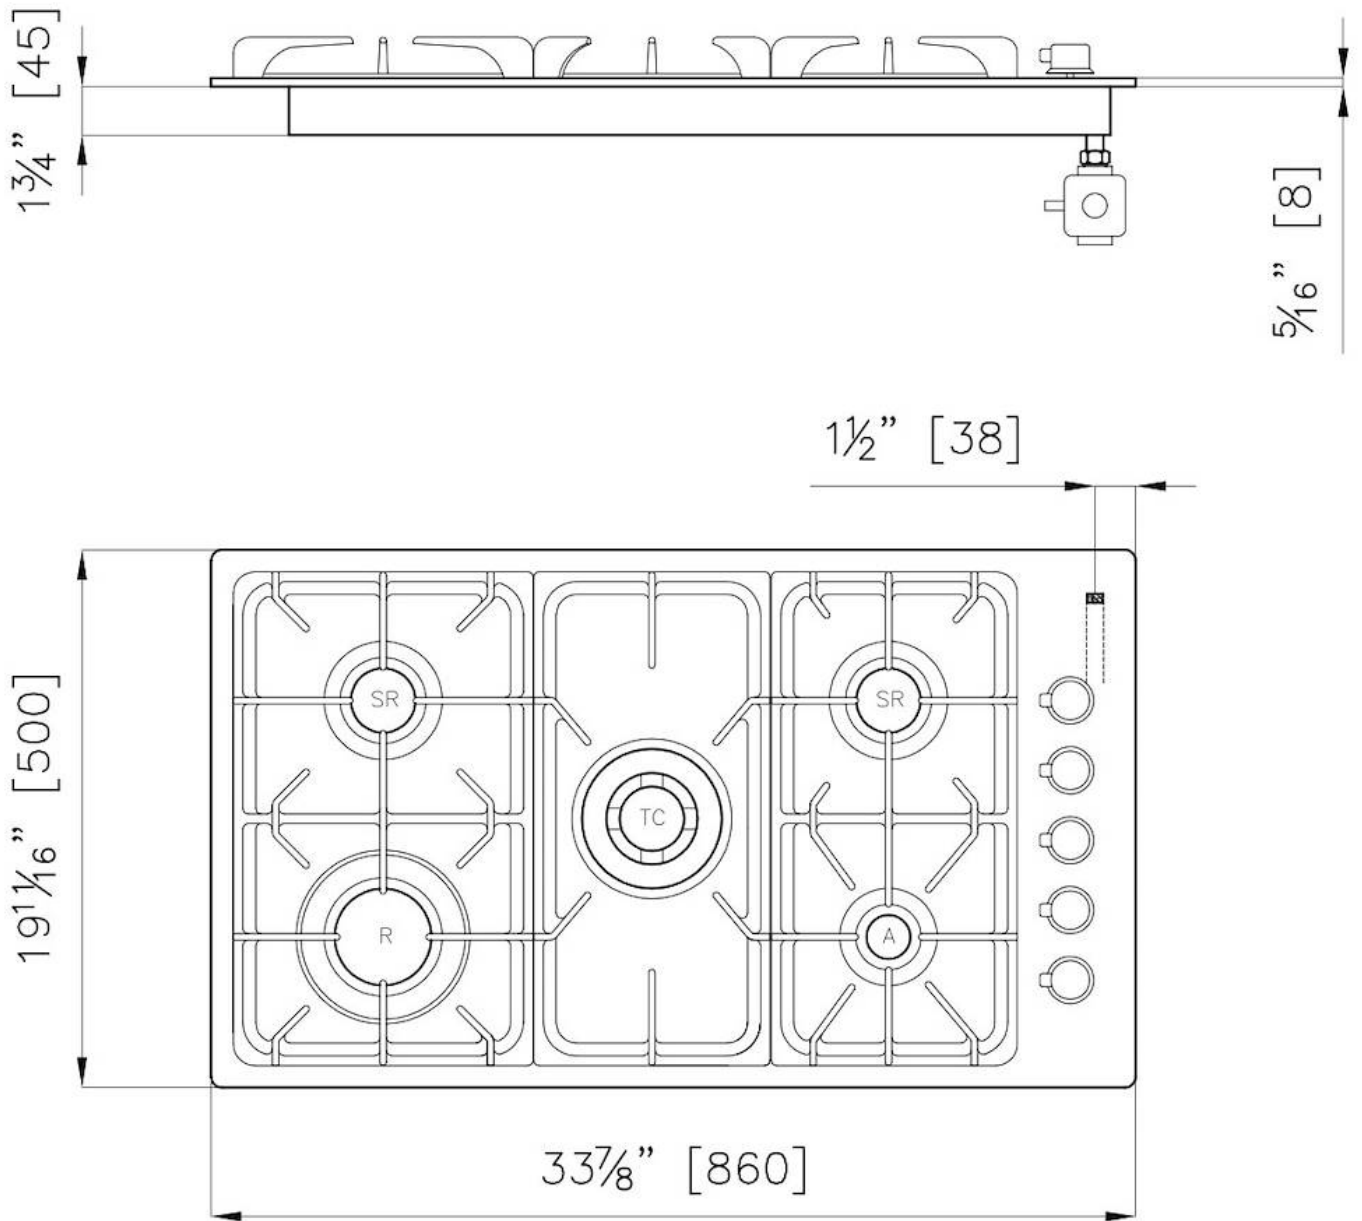

Cut out 33 ¹/₁₆" x 18 ⁷/₈"

Grids Enamelled cast iron

Cooktop controls Knobs

Knobs Solid Metal

Safety Safety valves

Total power Btu/h 31,600 Btu

Burners 5

Triple crown 11,000 Btu/h

TECHNICAL DATA

GALLERY

OPTIONAL ACCESSORIES

Cast iron wok support

RECOMMENDED PAIRINGS

KE Sink 30" x 18" – U/M

Cuneo Hood