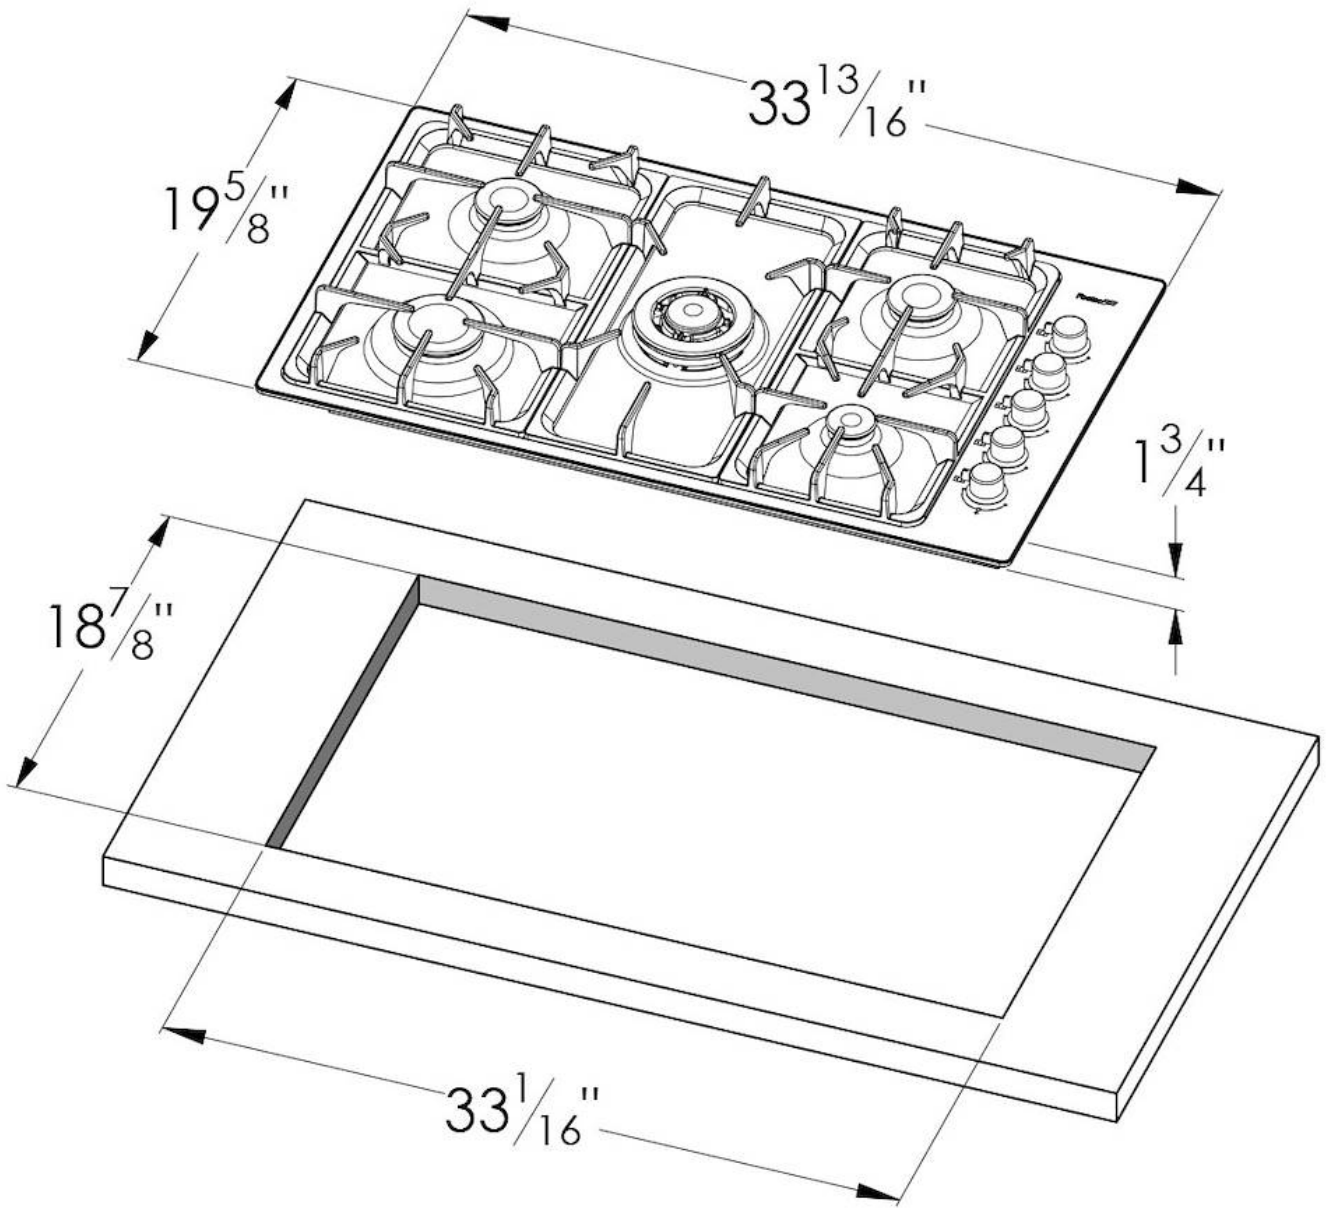

Cut out 33 ¹/₁₆" x 18 ⁷/₈"

Grids Enamelled cast iron

Cooktop controls Knobs

Knobs Solid Metal

Safety Safety valves

Total power Btu/h 31,600 Btu

Burners 5

Triple crown 11,000 Btu/h

TECHNICAL DATA

GALLERY

OPTIONAL ACCESSORIES

Cast iron wok support

RECOMMENDED PAIRINGS

KE Sink 30" x 18" – U/M

Cuneo Hood