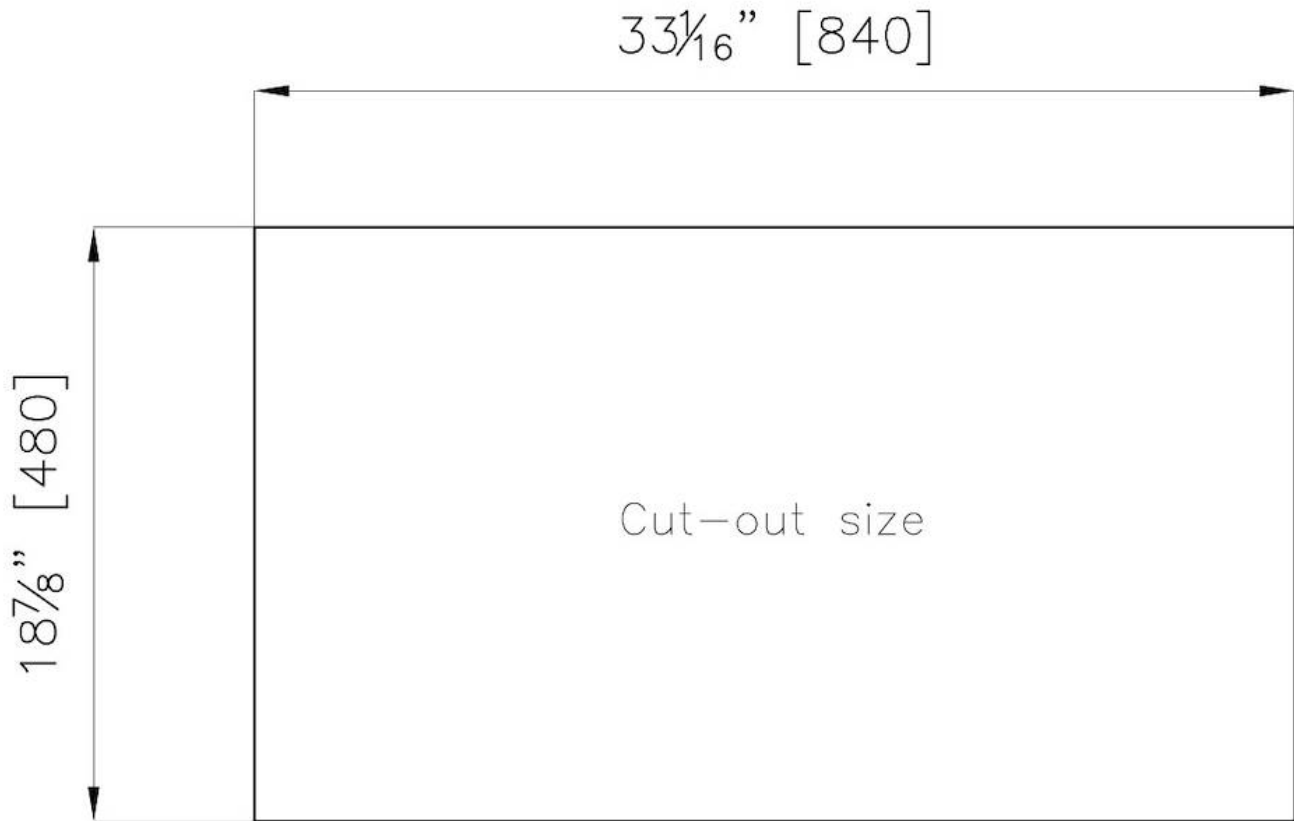

TECHNICAL DATA

GALLERY

OPTIONAL ACCESSORIES

Cast iron wok support

RECOMMENDED PAIRINGS

KE Sink 30" x 18" – U/M

Cuneo Hood