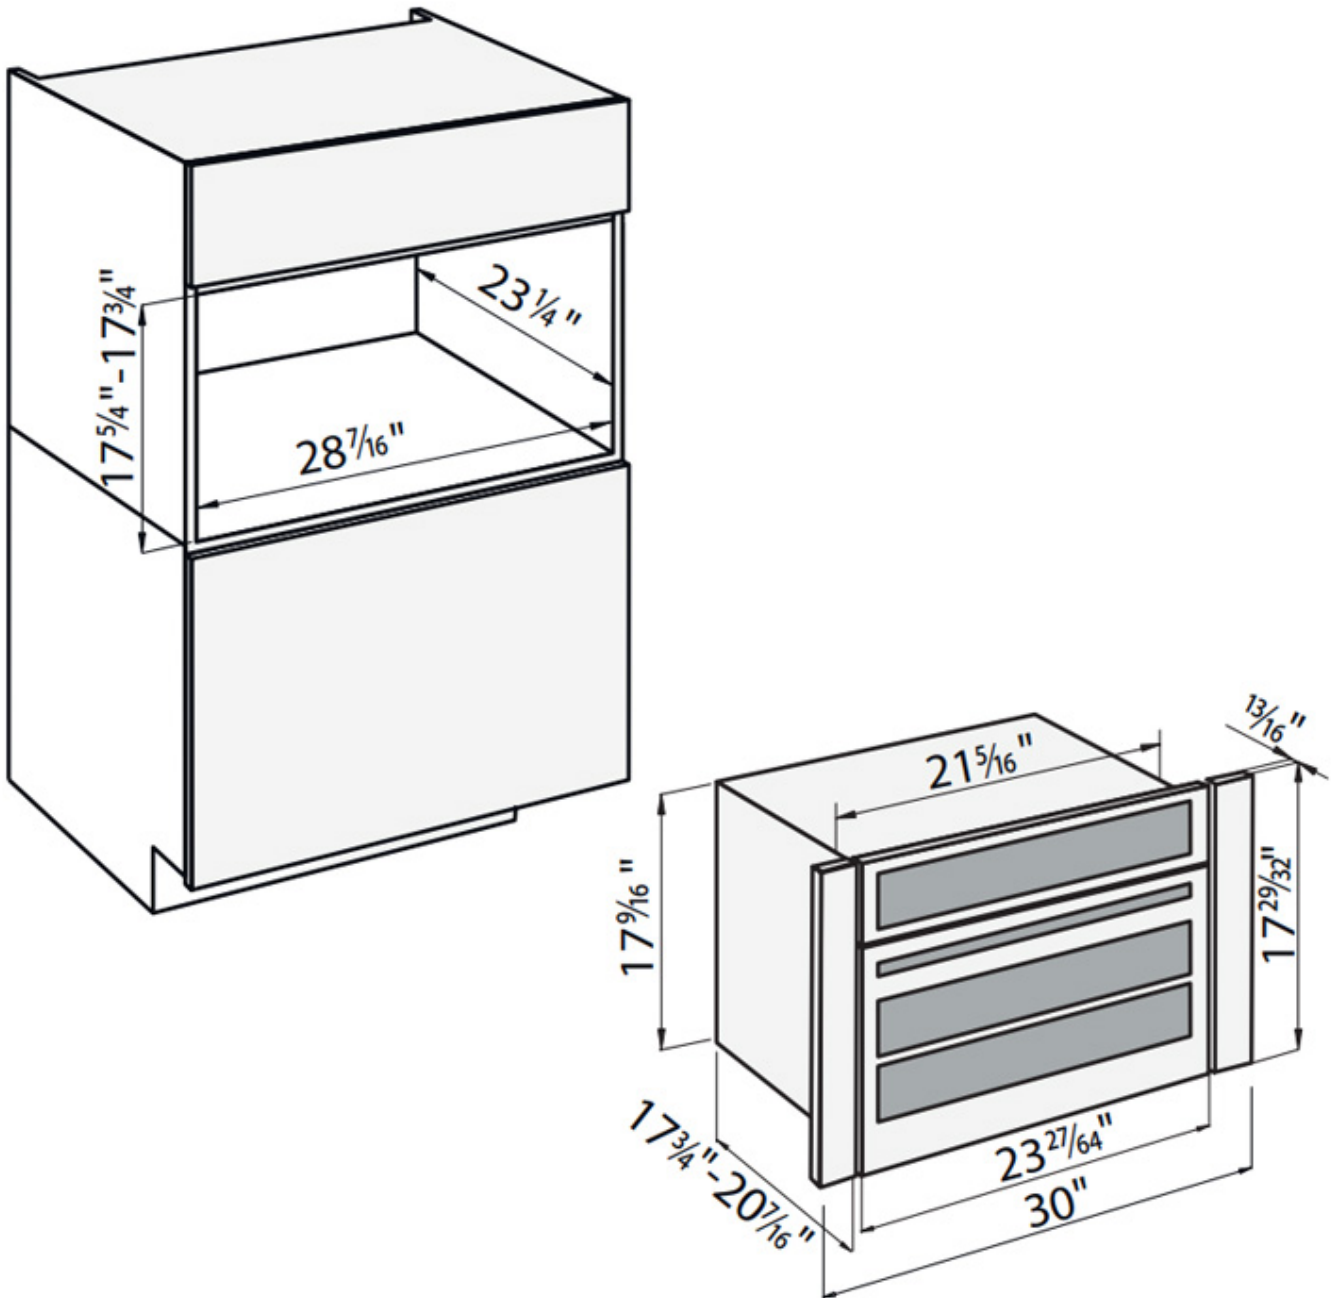

TECHNICAL DATA