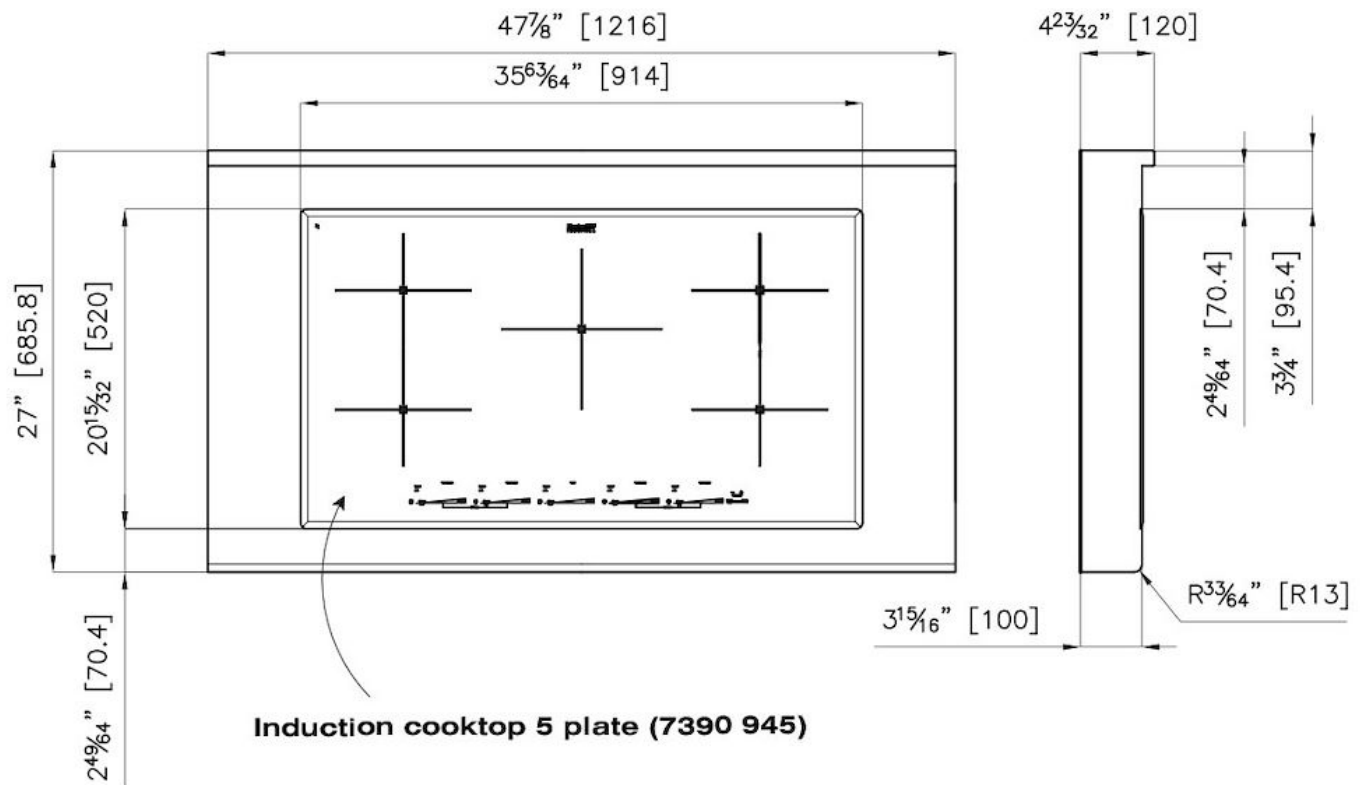

TECHNICAL DATA