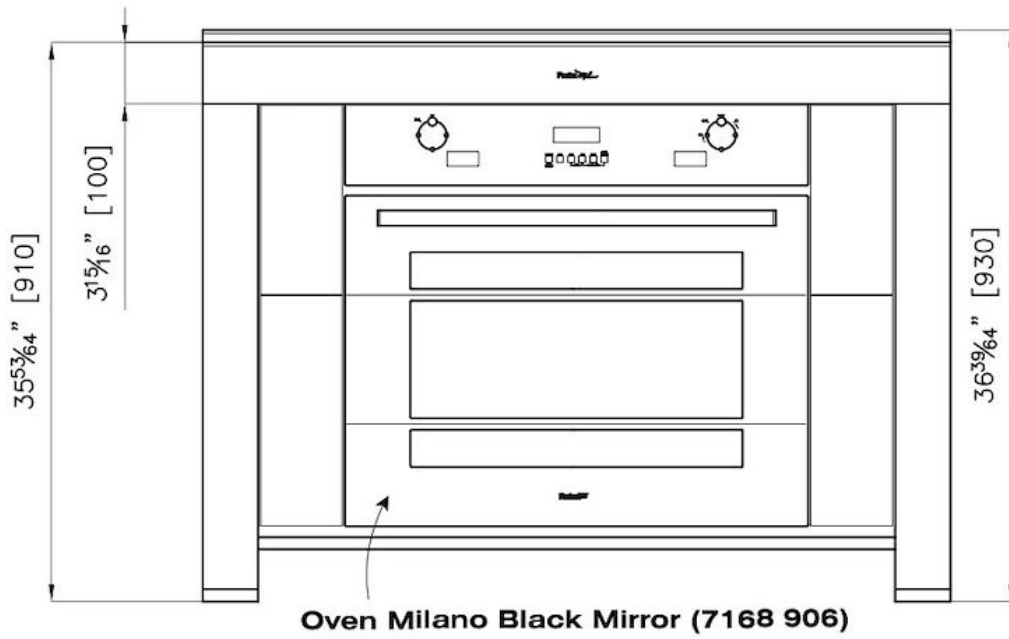

TECHNICAL DATA