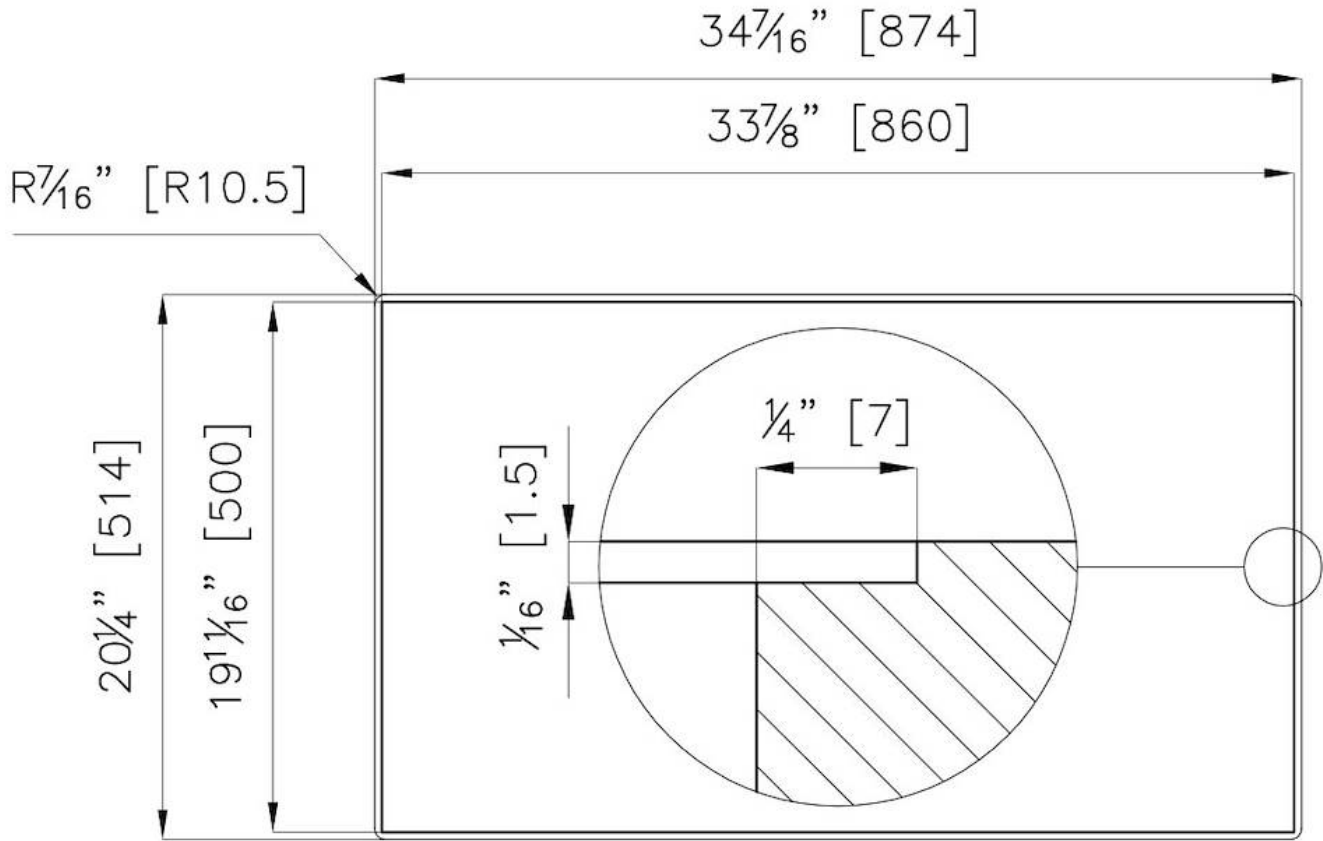

TECHNICAL DATA

flush-mount
cut-out size

OPTIONAL ACCESSORIES

Cast iron wok support
9601 668

RECOMMENDED PAIRINGS

KE Sink 30" x 17" – U/M
2157 863