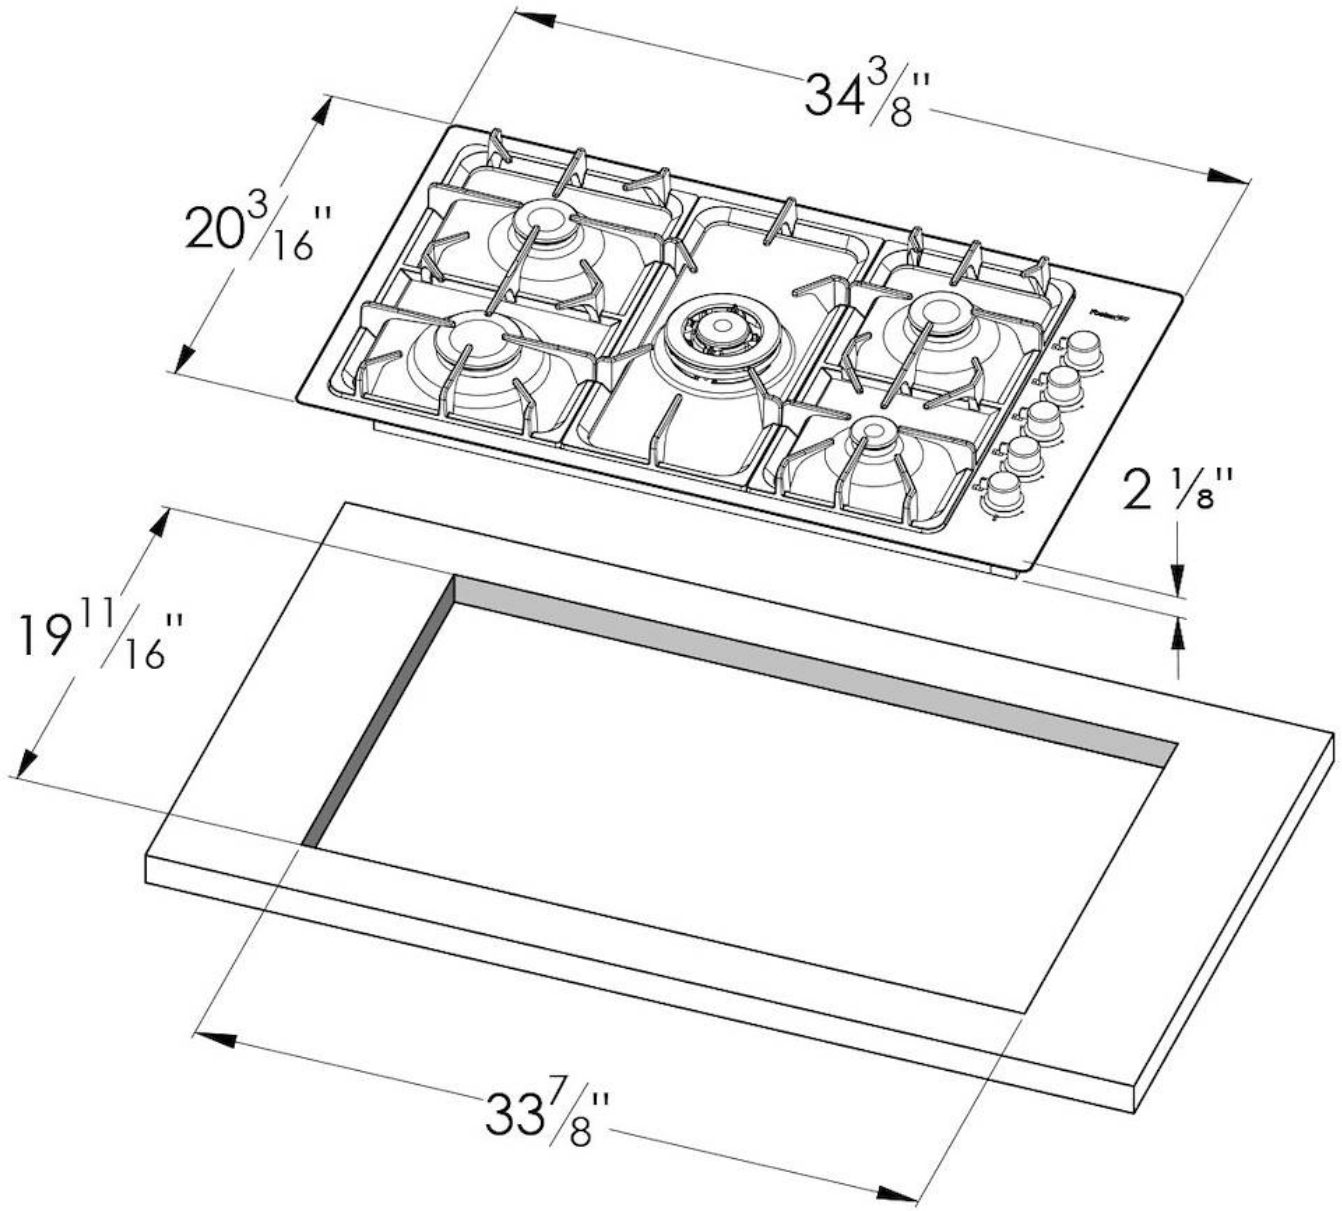

Flush-mount cut-out See cut-out drawing

Overmount cut-out 33 ⁷/₈" x 19 ¹¹/₁₆"

Grids Enamelled cast iron

Cooktop controls Knobs

Knobs Solid Metal

Safety Safety valves

Total power Btu/h 31,600 Btu

Burners 5

TECHNICAL DATA

flush-mount
cut-out size

OPTIONAL ACCESSORIES

Cast iron wok support
9601 668

RECOMMENDED PAIRINGS

KE Sink 30" x 17" – U/M
2157 863