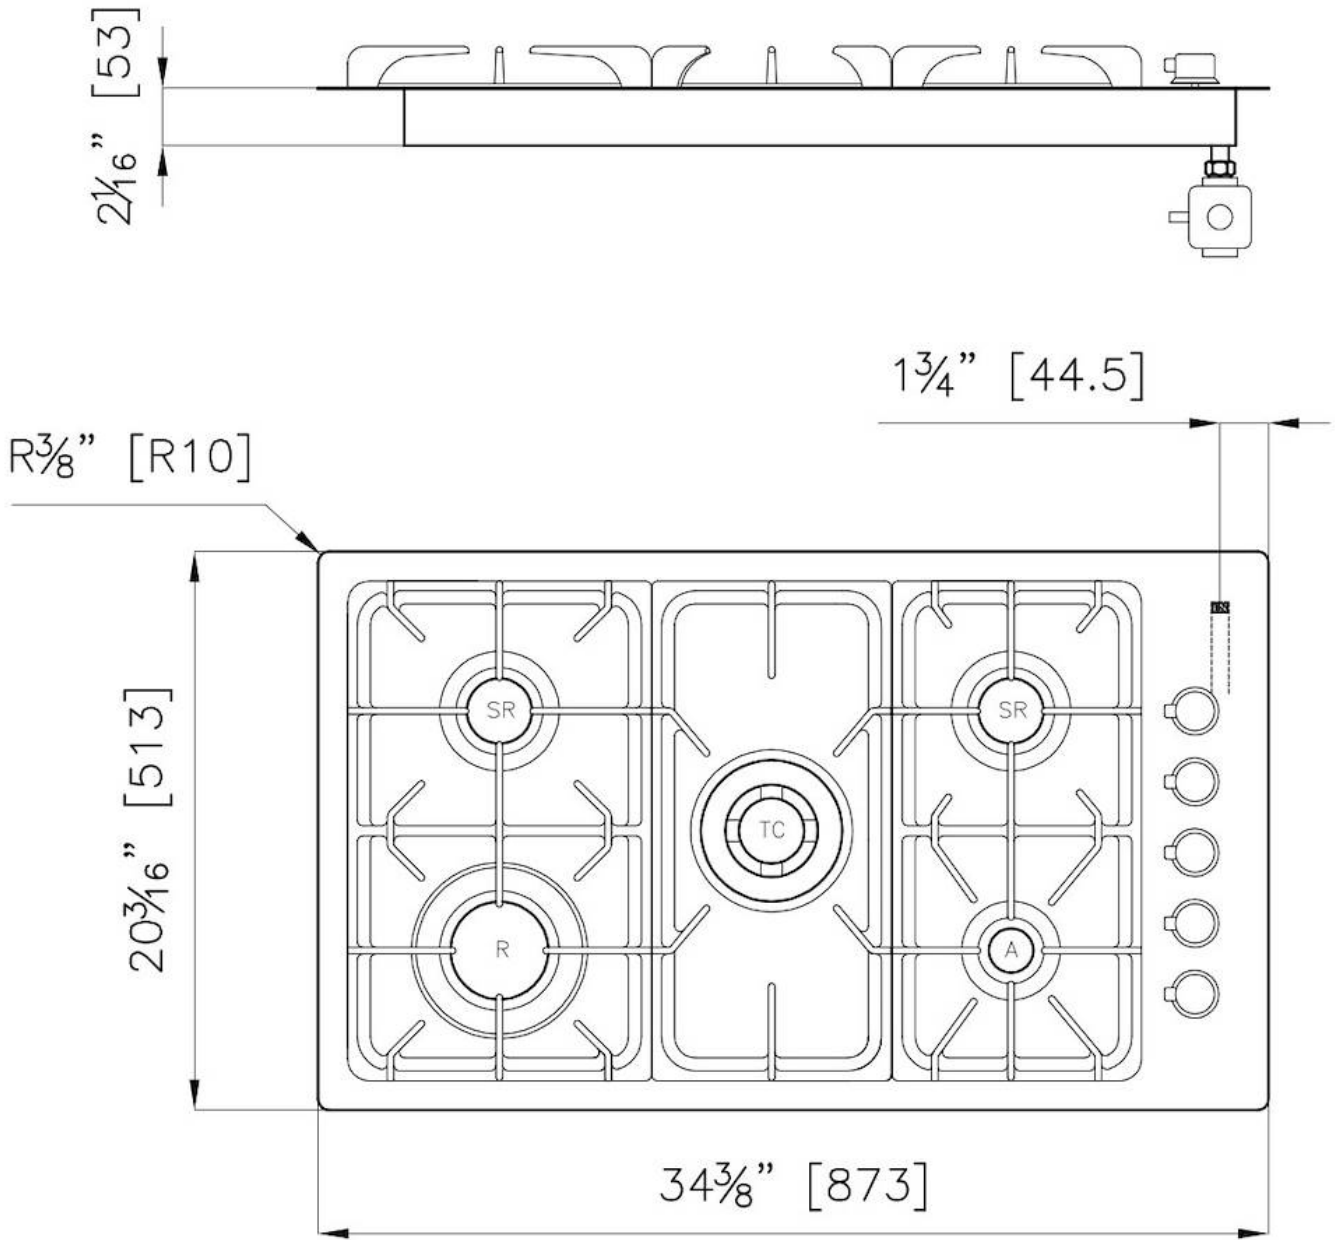

DETAILS

Finish Foster brushed

Material AISI 304 stainless steel

Series Professional

Texture Satin

Dimensions 34 ³/₈" x 20 ³/₁₆"

Kind of Edge 1 mm – flush edge

Installation Flush-mount or overmount

Flush-mount cut-out See cut-out drawing

Overmount cut-out 33 ⁷/₈" x 19 ¹¹/₁₆"

Grids Enamelled cast iron

Cooktop controls Knobs

Knobs Solid Metal

Safety Safety valves

Total power Btu/h 31,600 Btu

Burners 5

TECHNICAL DATA

flush-mount
cut-out size

OPTIONAL ACCESSORIES

Cast iron wok support
9601 668

RECOMMENDED PAIRINGS

KE Sink 30" x 17" – U/M
2157 863