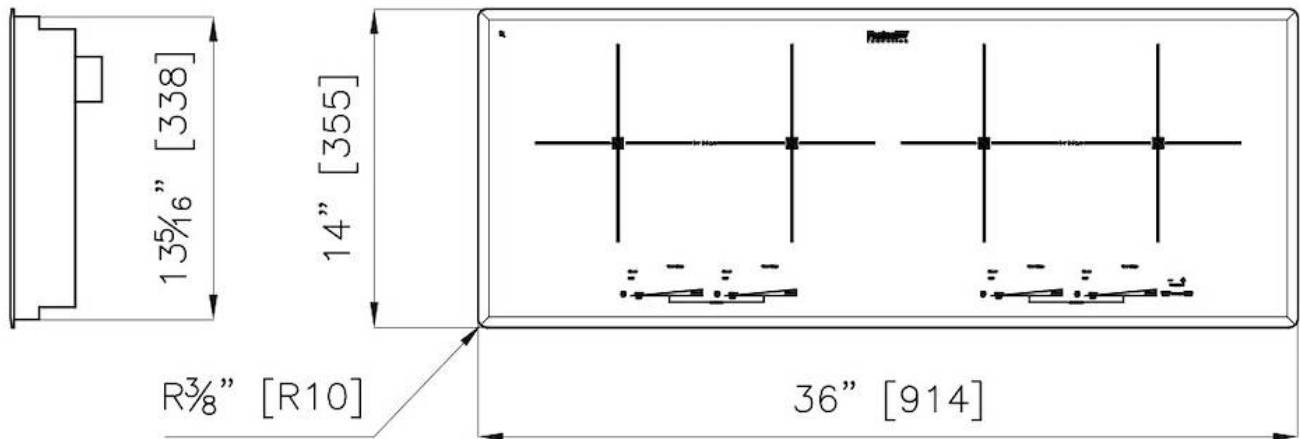

Coloring Black

Material Ceramic glass

Series Foster Milano

Dimensions 36" x 14"

Edge/Installation Type Bevelled Edge - for flush-mount or over-mount installation

Heating element Four zones

Cut out 34 ¹¹/₁₆" x 13 ⁹/₁₆"

Electrical supply 208-240V – 50/60 Hz

Max power	7.400 W - 32 A
Recommended circuit breaker	40 A
Left	7x8" - 1,900 / 2,200 W (3,400 / 3,900 Booster)
Centre-left	7x8" - 1,900 / 2,200 W (3,400 / 3,900 Booster)
Centre-right	7x8" - 1,900 / 2,200 W (3,400 / 3,900 Booster)
Right	7x8" - 1,900 / 2,200 W (3,400 / 3,900 Booster)
Power settings	9 power settings per zone + Powerboost
Safety	Safety equipment
Type	Induction Hob
Type of commands	Touch Control

TECHNICAL DATA

RECOMMENDED PAIRINGS

Sink Leonardo 33" x 20" – U/M
1014 660