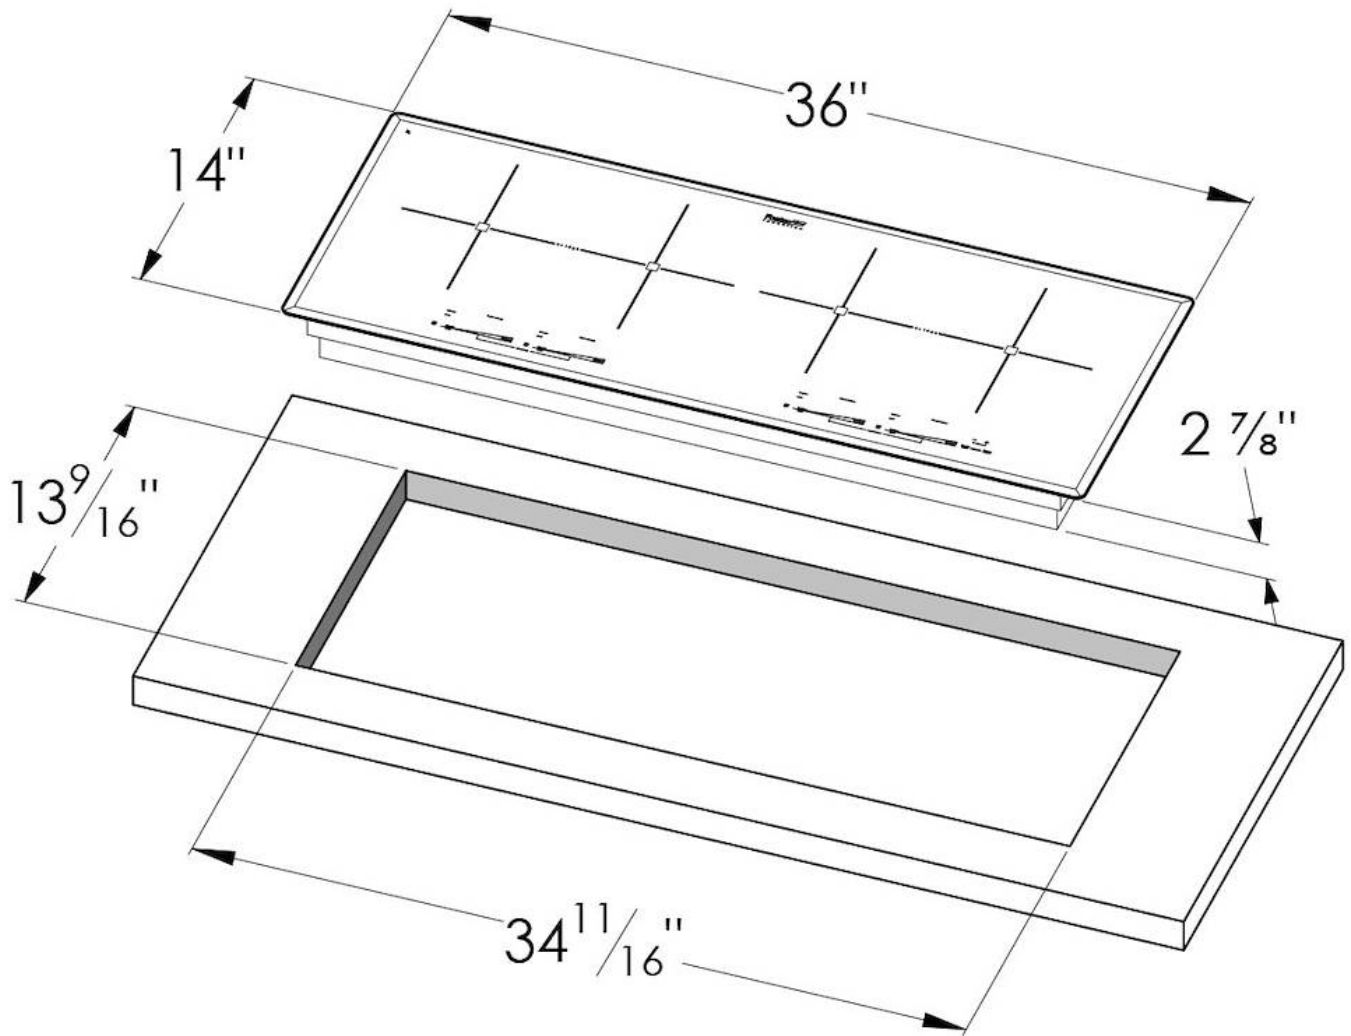

Coloring Black

Material Ceramic glass

Series Foster Milano

Dimensions 36" x 14"

Edge/Installation Type Bevelled Edge - for flush-mount or over-mount installation

Heating element Four zones

Cut out 34 ¹¹/₁₆" x 13 ⁹/₁₆"

Electrical supply 208-240V – 50/60 Hz

Max power	7.400 W - 32 A
Recommended circuit breaker	40 A
Left	7x8" - 1,900 / 2,200 W (3,400 / 3,900 Booster)
Centre-left	7x8" - 1,900 / 2,200 W (3,400 / 3,900 Booster)
Centre-right	7x8" - 1,900 / 2,200 W (3,400 / 3,900 Booster)
Right	7x8" - 1,900 / 2,200 W (3,400 / 3,900 Booster)
Power settings	9 power settings per zone + Powerboost
Safety	Safety equipment
Type	Induction Hob
Type of commands	Touch Control

TECHNICAL DATA

RECOMMENDED PAIRINGS

Sink Leonardo 33" x 20" – U/M
1014 660