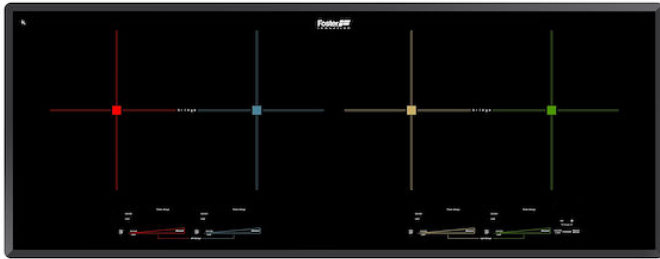

Milano Induction Cooktop 4 Plate inLine

Induction Cooktops

Code: 7334 945

Black ceramic glass

Bevelled edge

9 settings plus powerboost

4 slider commands

DETAILS

Coloring Black

Material Ceramic glass

Series Foster Milano

Dimensions 36" x 14"

Edge/Installation Type Bevelled Edge - for flush-mount or over-mount installation

Heating element Four zones

Cut out 34 ¹¹/₁₆" x 13 ⁹/₁₆"

Electrical supply 208-240V – 50/60 Hz

Max power	7.400 W - 32 A
Recommended circuit breaker	40 A
Left	7x8" - 1,900 / 2,200 W (3,400 / 3,900 Booster)
Centre-left	7x8" - 1,900 / 2,200 W (3,400 / 3,900 Booster)
Centre-right	7x8" - 1,900 / 2,200 W (3,400 / 3,900 Booster)
Right	7x8" - 1,900 / 2,200 W (3,400 / 3,900 Booster)
Power settings	9 power settings per zone + Powerboost
Safety	Safety equipment
Type	Induction Hob
Type of commands	Touch Control

TECHNICAL DATA

RECOMMENDED PAIRINGS

Sink Leonardo 33" x 20" – U/M
1014 660