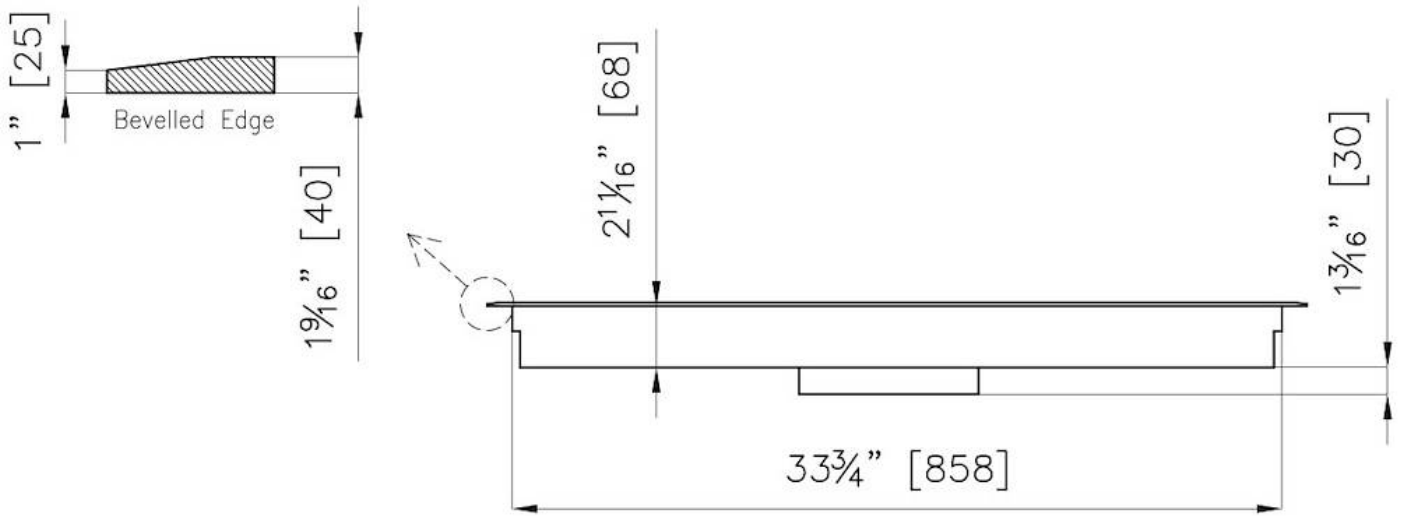

Coloring Black

Material Ceramic glass

Series Foster Milano

Dimensions 36" x 14"

Edge/Installation Type Bevelled Edge - for flush-mount or over-mount installation

Heating element Four zones

Cut out 34 ¹¹/₁₆" x 13 ⁹/₁₆"

Electrical supply 208-240V – 50/60 Hz

Max power	7.400 W - 32 A
Recommended circuit breaker	40 A
Left	7x8" - 1,900 / 2,200 W (3,400 / 3,900 Booster)
Centre-left	7x8" - 1,900 / 2,200 W (3,400 / 3,900 Booster)
Centre-right	7x8" - 1,900 / 2,200 W (3,400 / 3,900 Booster)
Right	7x8" - 1,900 / 2,200 W (3,400 / 3,900 Booster)
Power settings	9 power settings per zone + Powerboost
Safety	Safety equipment
Type	Induction Hob
Type of commands	Touch Control

TECHNICAL DATA

RECOMMENDED PAIRINGS

Sink Leonardo 33" x 20" – U/M
1014 660