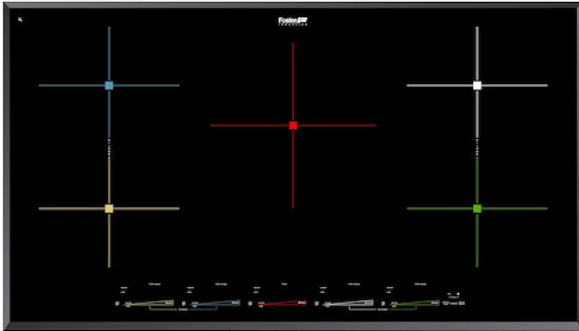

Milano Induction Cooktop 5 Plate

Induction Cooktops

Code: 7390 945

Black ceramic glass
Bevelled edge
9 settings plus powerboost
5 slider commands

DETAILS

Coloring Black

Material Ceramic glass

Series Foster Milano

Dimensions 36" x 20 1/2"

Edge/Installation Type Bevelled Edge - for flush-mount or over-mount installation

Heating element Five zones

Cut out 34 5/8" x 20 1/16"

Electrical supply 208-240V – 50/60 Hz

Total power 10,000 W @208 V
11,700 W @240 V

Left 7x8" - 1,900 / 2,200 W (3,400 / 3,900 Booster)

Up-left 7x8" - 1,900 / 2,200 W (3,400 / 3,900 Booster)

Centre 2,300 / 2,600 W (3,350 / 3,900 W Booster)

Right 7x8" - 1,900 / 2,200 W (3,400 / 3,900 Booster)

Up-right 7x8" - 1,900 / 2,200 W (3,400 / 3,900 Booster)

Power settings 9 power settings per zone + Powerboost

Safety Safety equipment

Type Induction Hob

Type of commands Touch Control

FEATURES

Powerboost Booster function provides increased power to the selected plate. In particular, when the Booster is activated, the plate works for ten minutes at a very high power that allows to heat quickly large quantities of water.