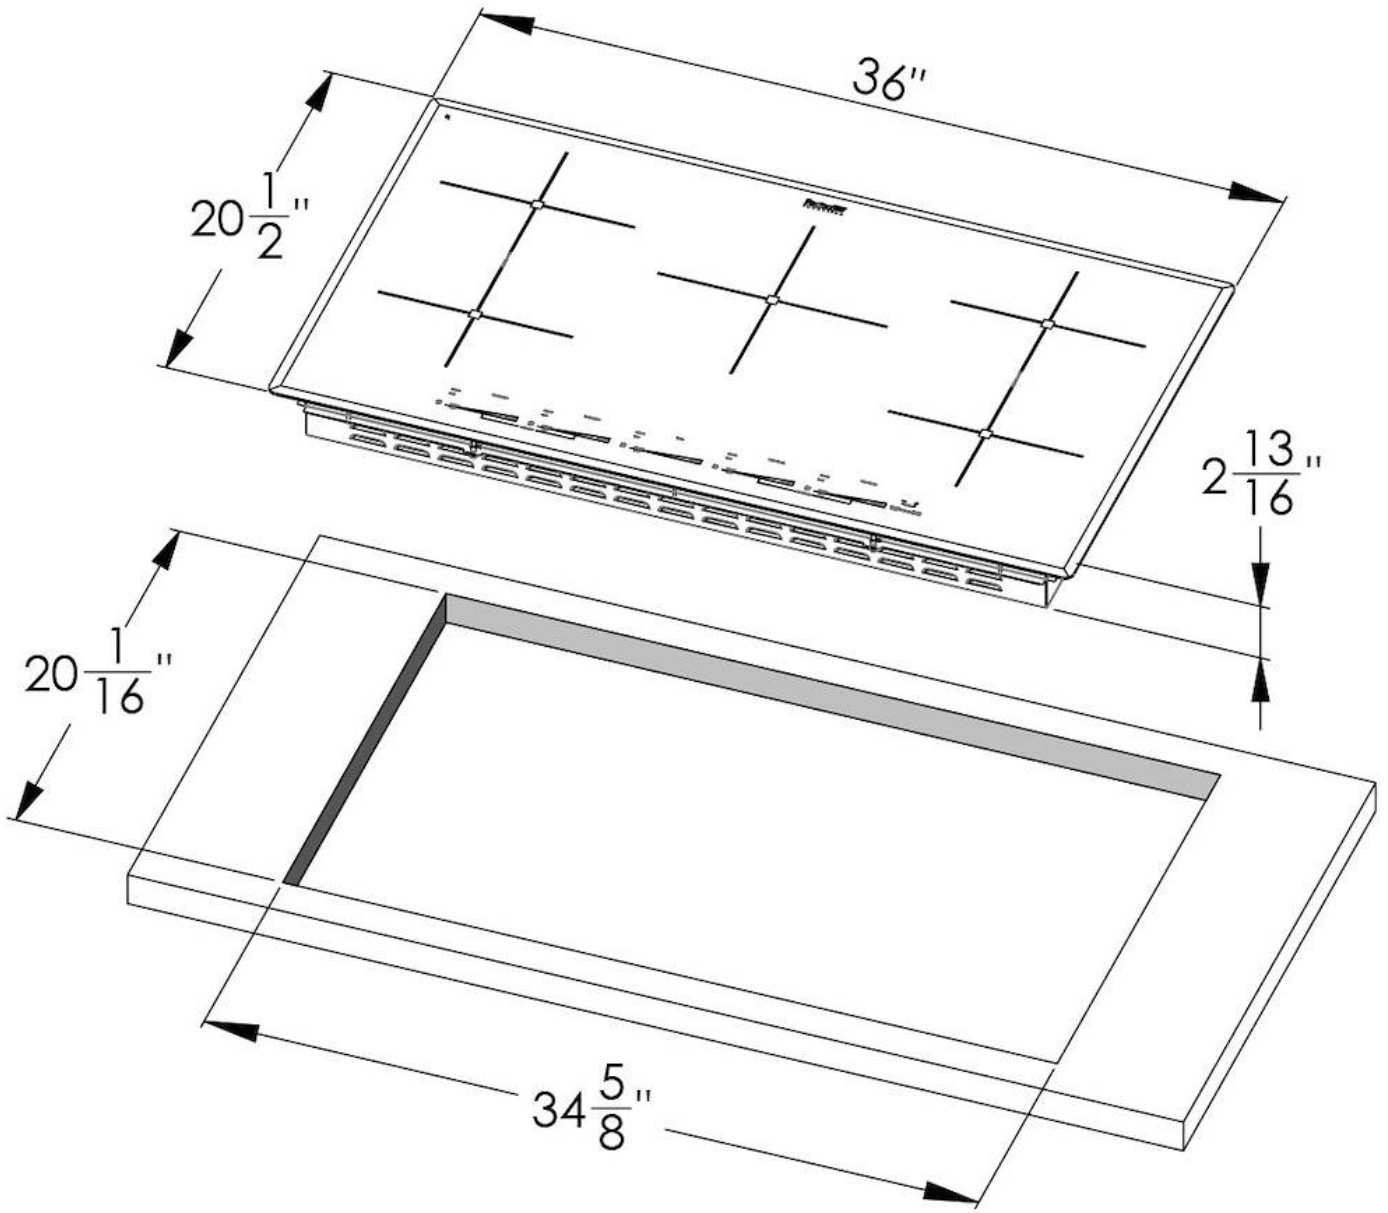

Dimensions 36" x 20 1/2"

Edge/Installation Type Bevelled Edge - for flush-mount or over-mount installation

Heating element Five zones

Cut out 34 5/8" x 20 1/16"

Electrical supply 208-240V – 50/60 Hz

Total power 10,000 W @208 V
11,700 W @240 V

Left 7x8" - 1,900 / 2,200 W (3,400 / 3,900 Booster)

Up-left 7x8" - 1,900 / 2,200 W (3,400 / 3,900 Booster)

Centre 2,300 / 2,600 W (3,350 / 3,900 W Booster)

Right 7x8" - 1,900 / 2,200 W (3,400 / 3,900 Booster)

Up-right 7x8" - 1,900 / 2,200 W (3,400 / 3,900 Booster)

Power settings 9 power settings per zone + Powerboost

Safety Safety equipment

Type Induction Hob

Type of commands Touch Control

FEATURES

Powerboost Booster function provides increased power to the selected plate. In particular, when the Booster is activated, the plate works for ten minutes at a very high power that allows to heat quickly large quantities of water.

TECHNICAL DATA

GALLERY

OPTIONAL ACCESSORIES

Induction Pro - Cookware set -
8pcs

RECOMMENDED PAIRINGS

Sink Leonardo 40" x 20" – U/M

Oven Milano single Glass 30"

Hood Milano Island 48"