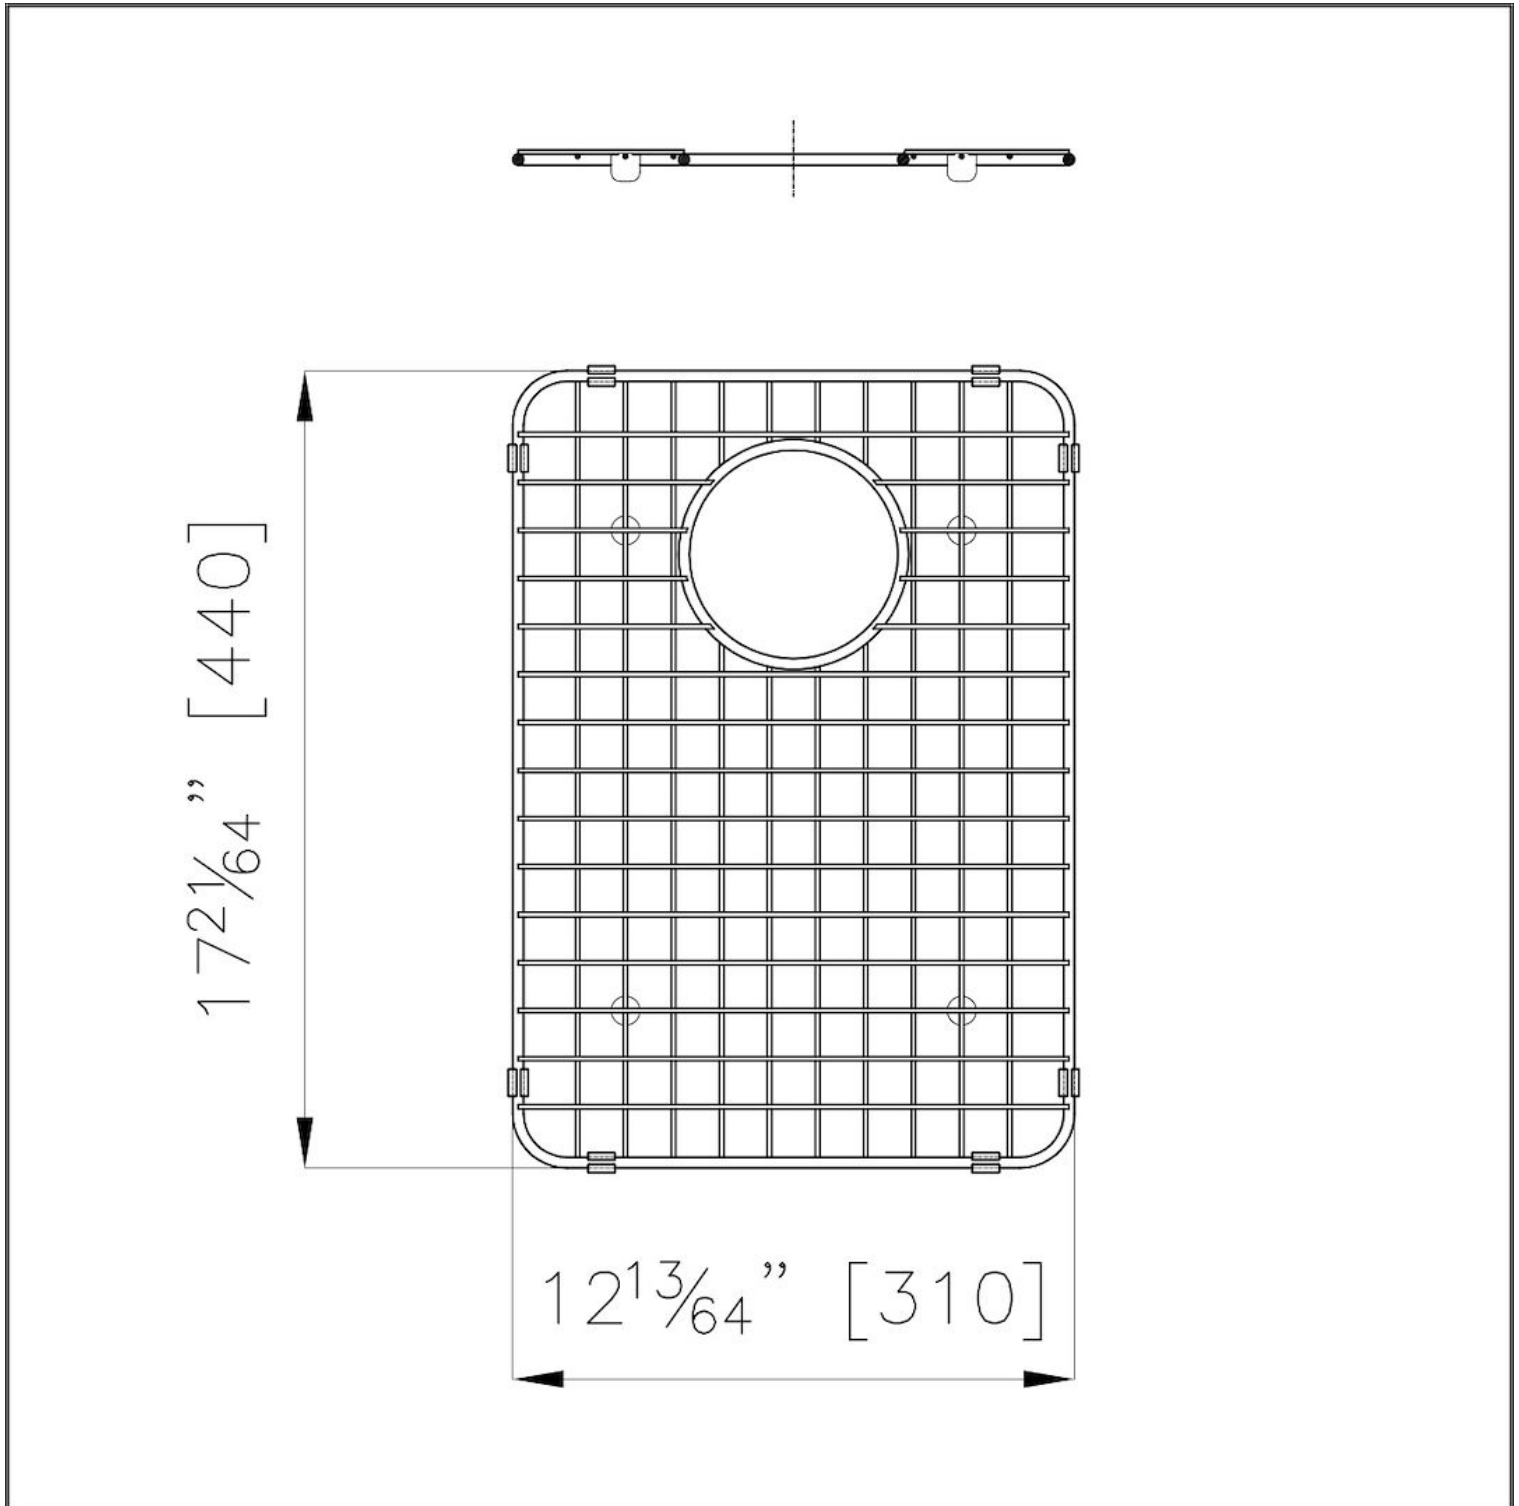

TECHNICAL DATA