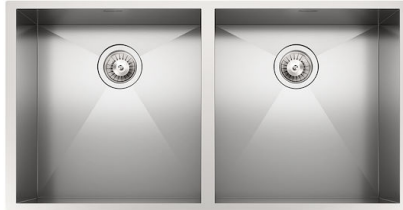

### DETAILS

Material Stainless steel

---

**Notes:** It can be used on sinks with 17" x 18" bowl

---

## RECOMMENDED PAIRINGS

Armored Sink 19" x 20" – U/M

Armored Sink 38" x 20" 2B – U/M