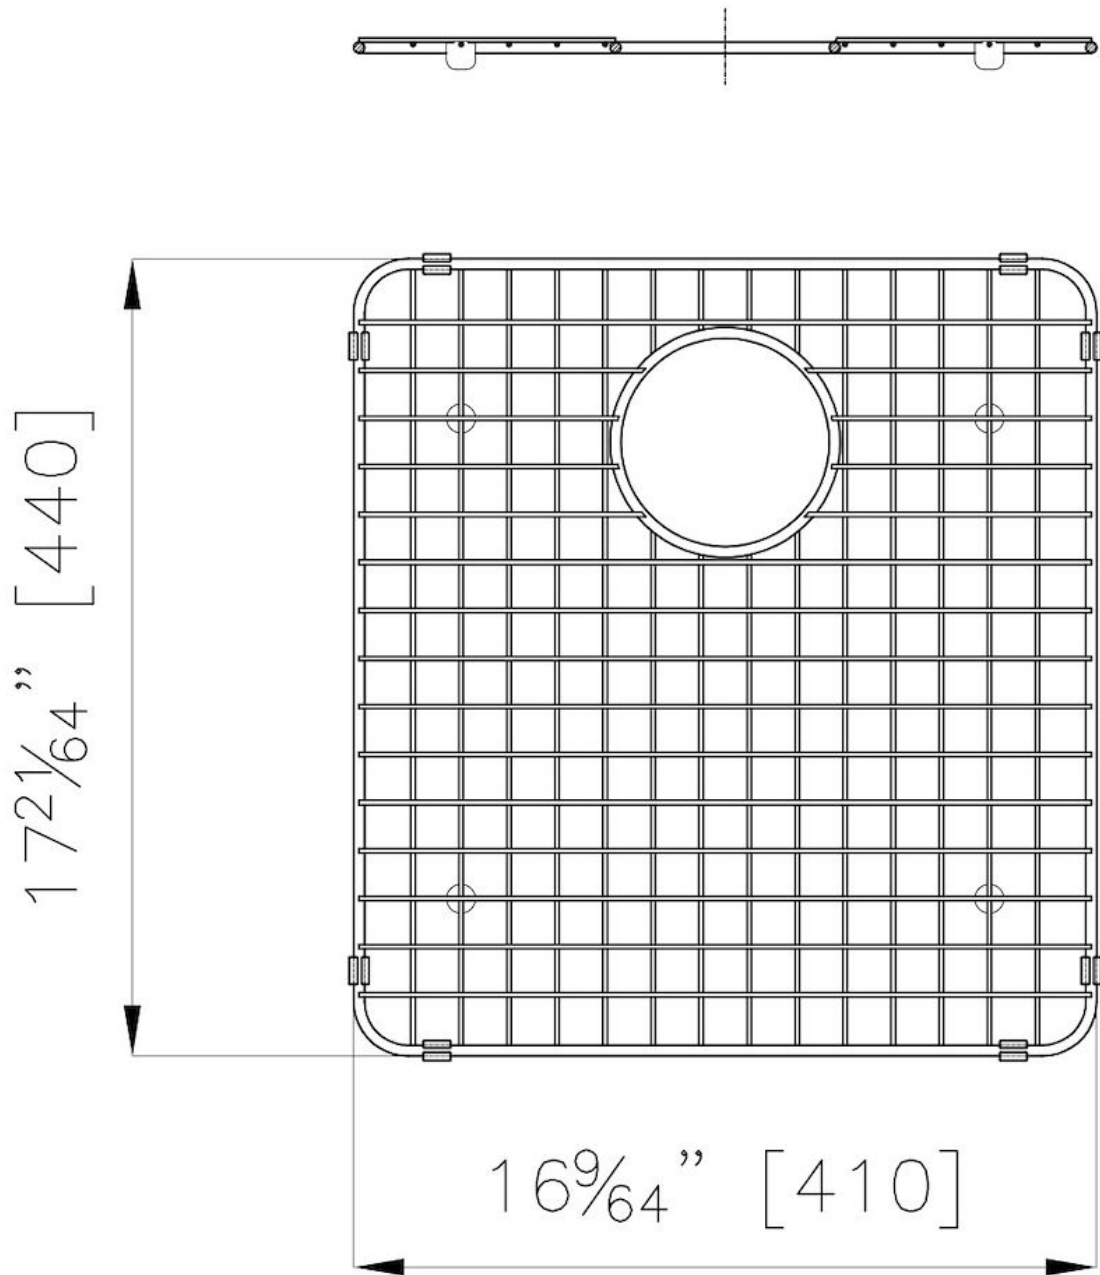

TECHNICAL DATA