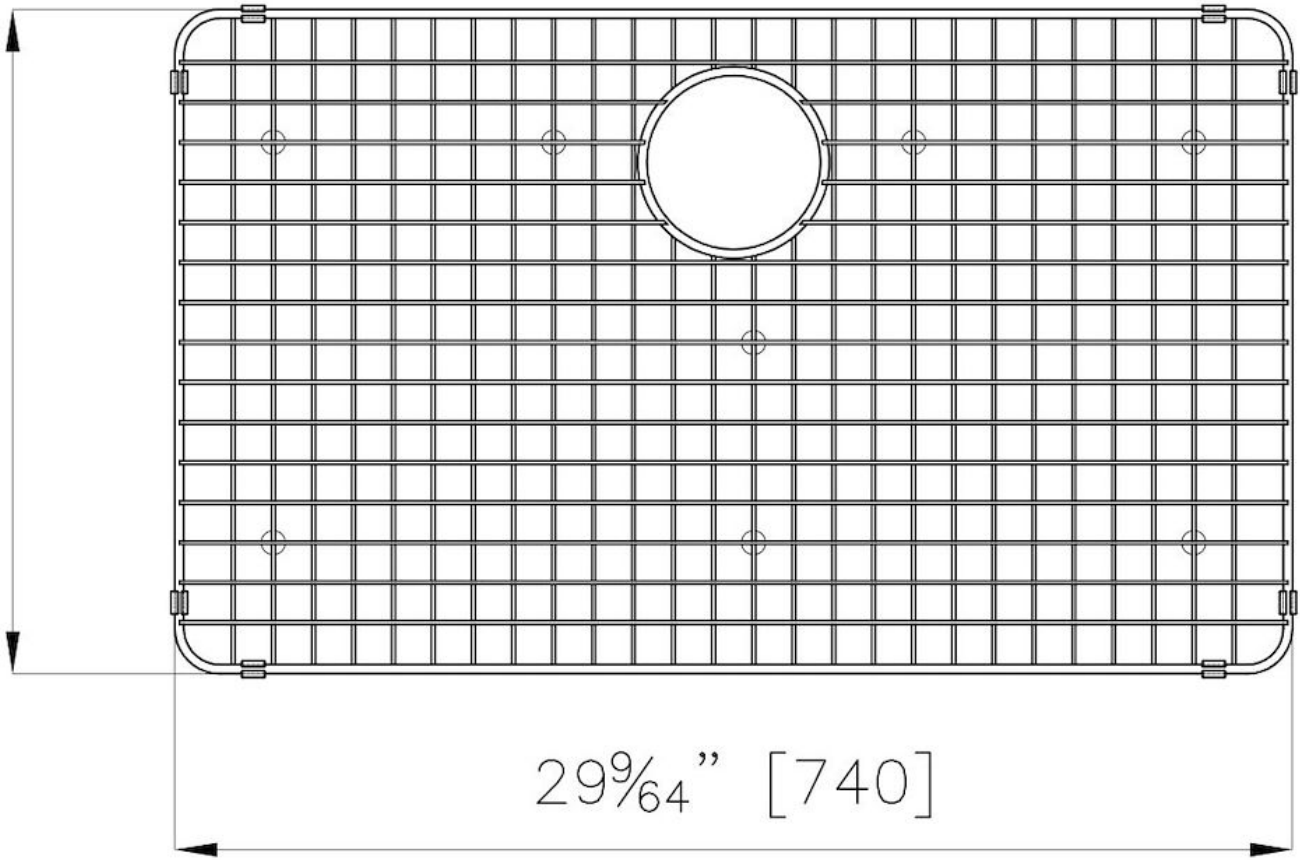

TECHNICAL DATA

17 $\frac{21}{64}$ " [440]

29 $\frac{9}{64}$ " [740]

GALLERY

RECOMMENDED PAIRINGS

Armored Sink 32" x 20" – U/M

Armored Sink Vintage finish 32" x 20" – U/M