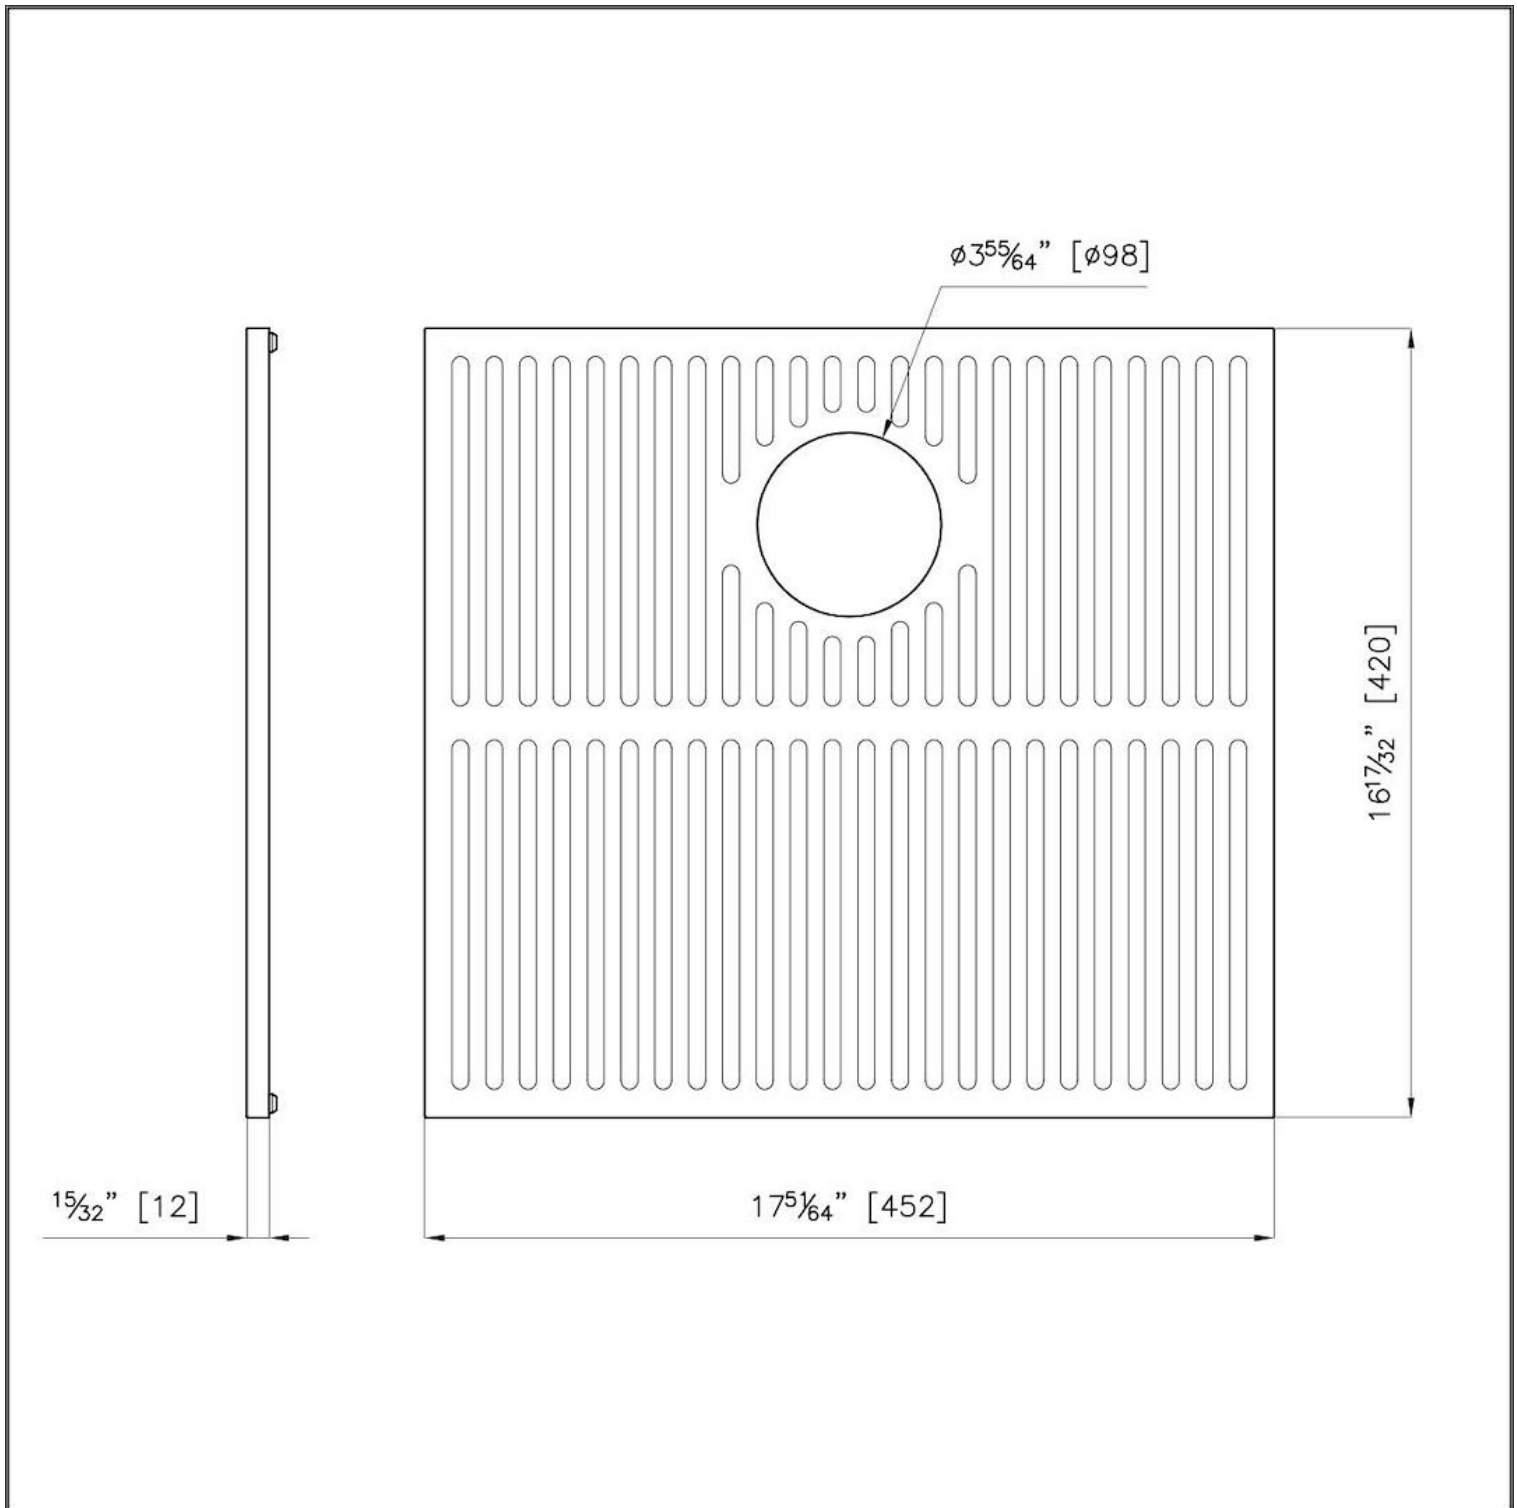

TECHNICAL DATA