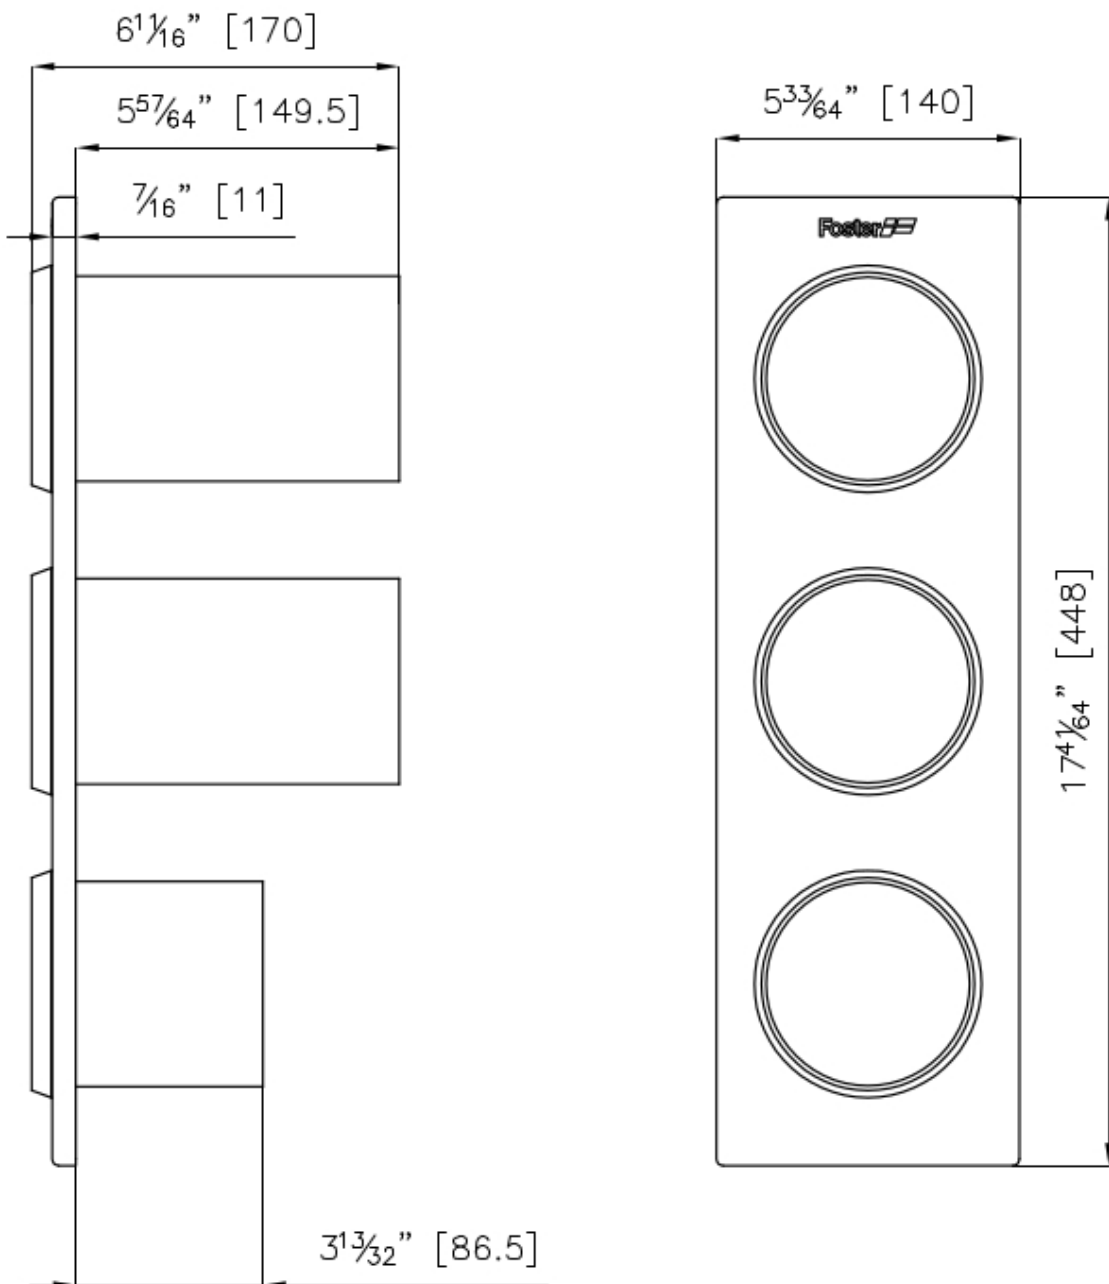

TECHNICAL DATA