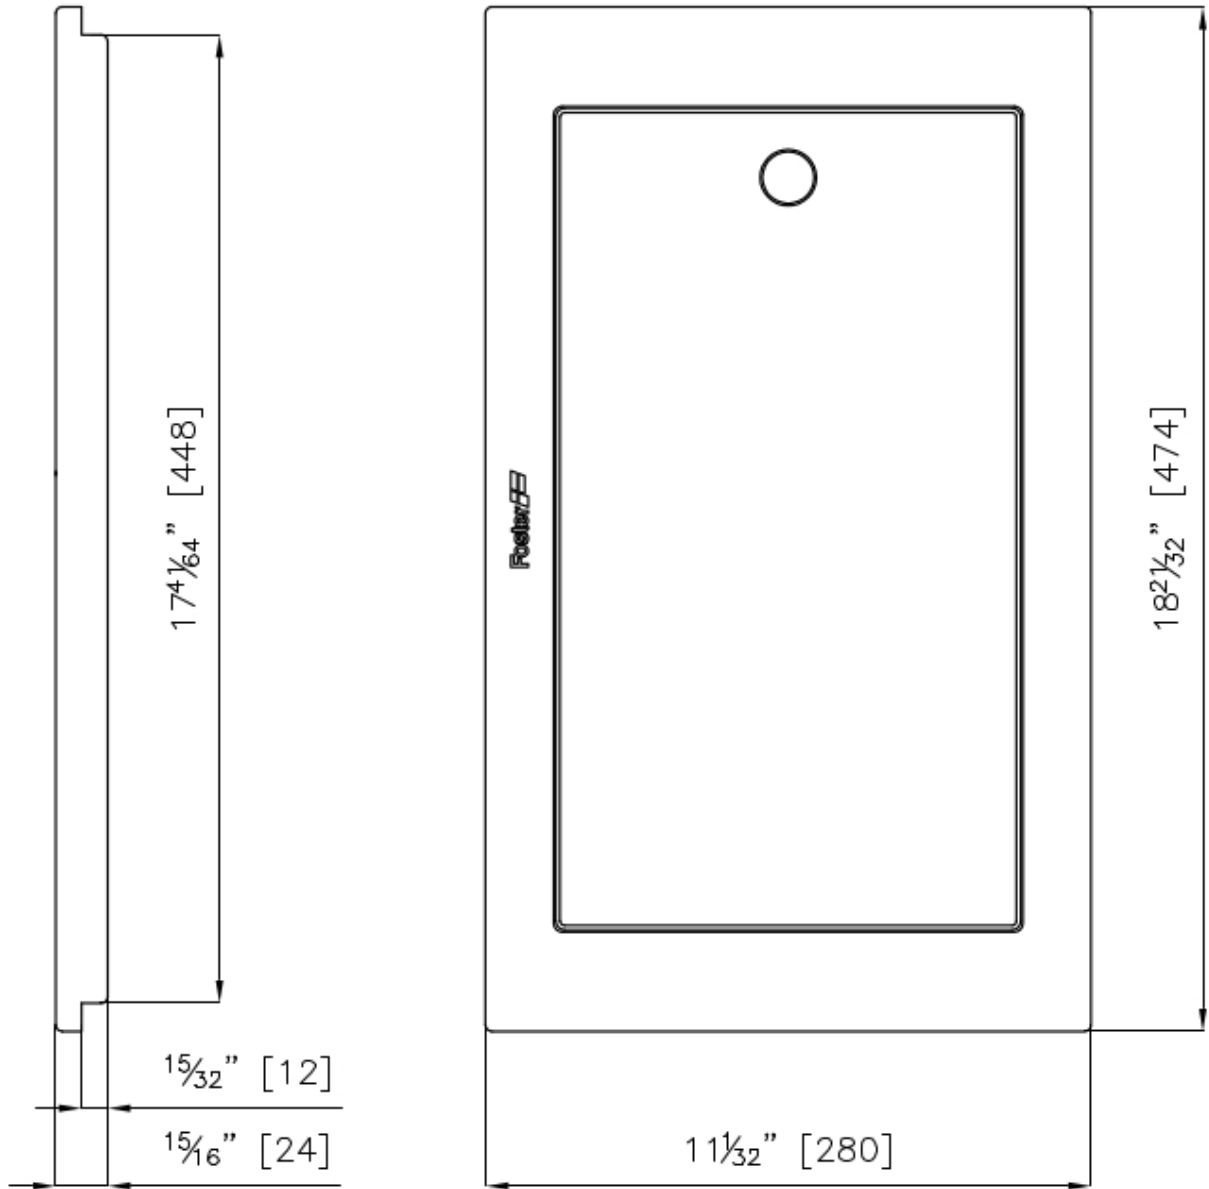

TECHNICAL DATA