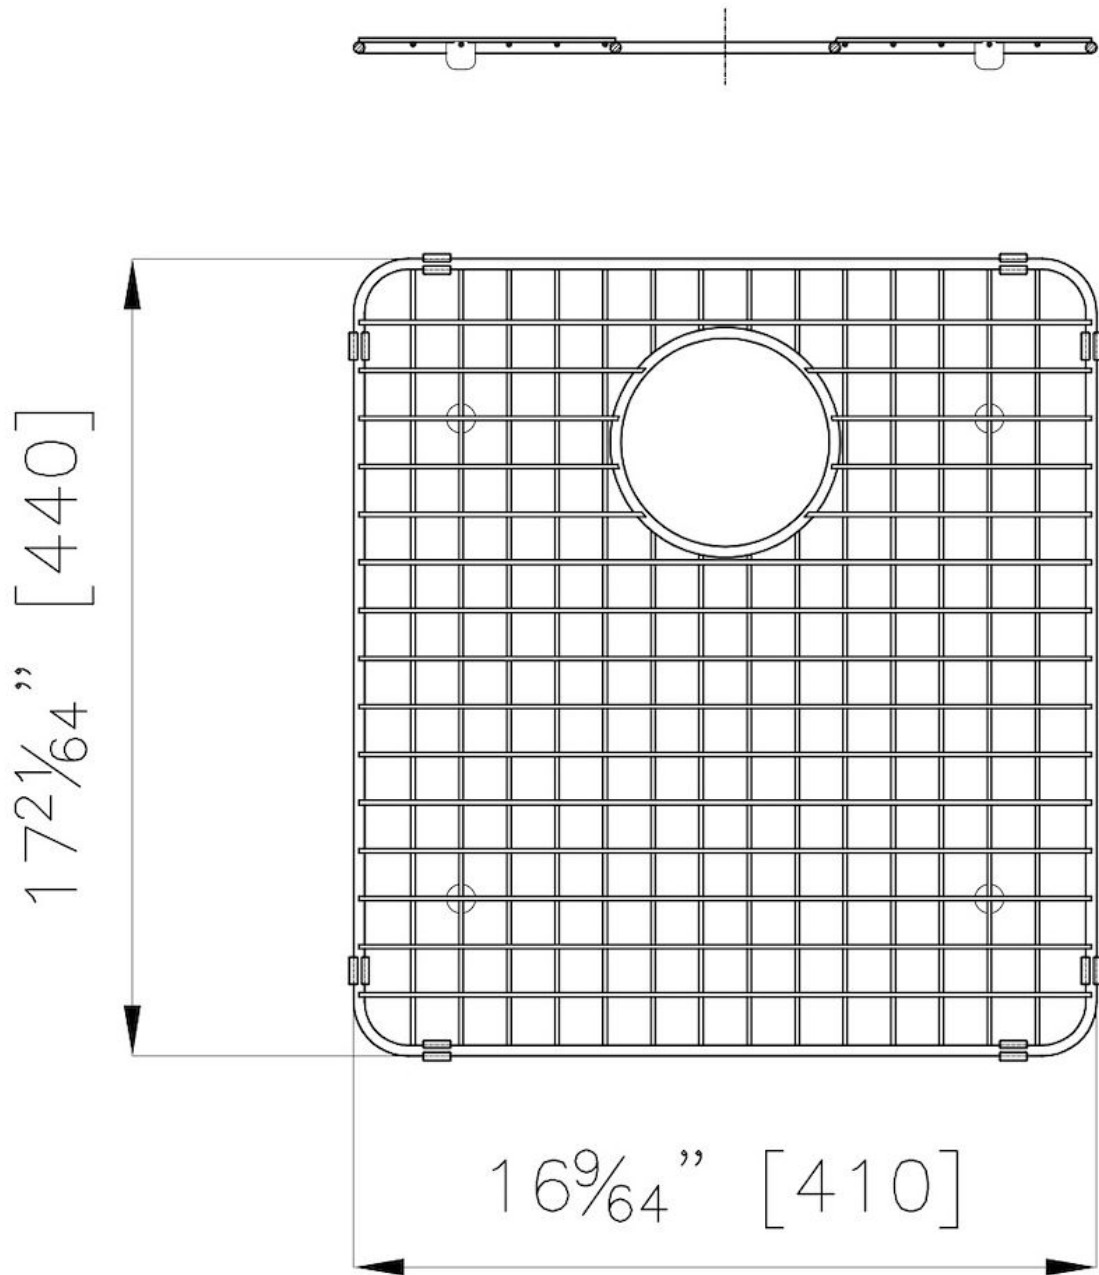

TECHNICAL DATA

RECOMMENDED PAIRINGS

Armored Sink 19" x 20" – U/M
1236 660

Armored Sink 38" x 20" 2B – U/M
1231 660