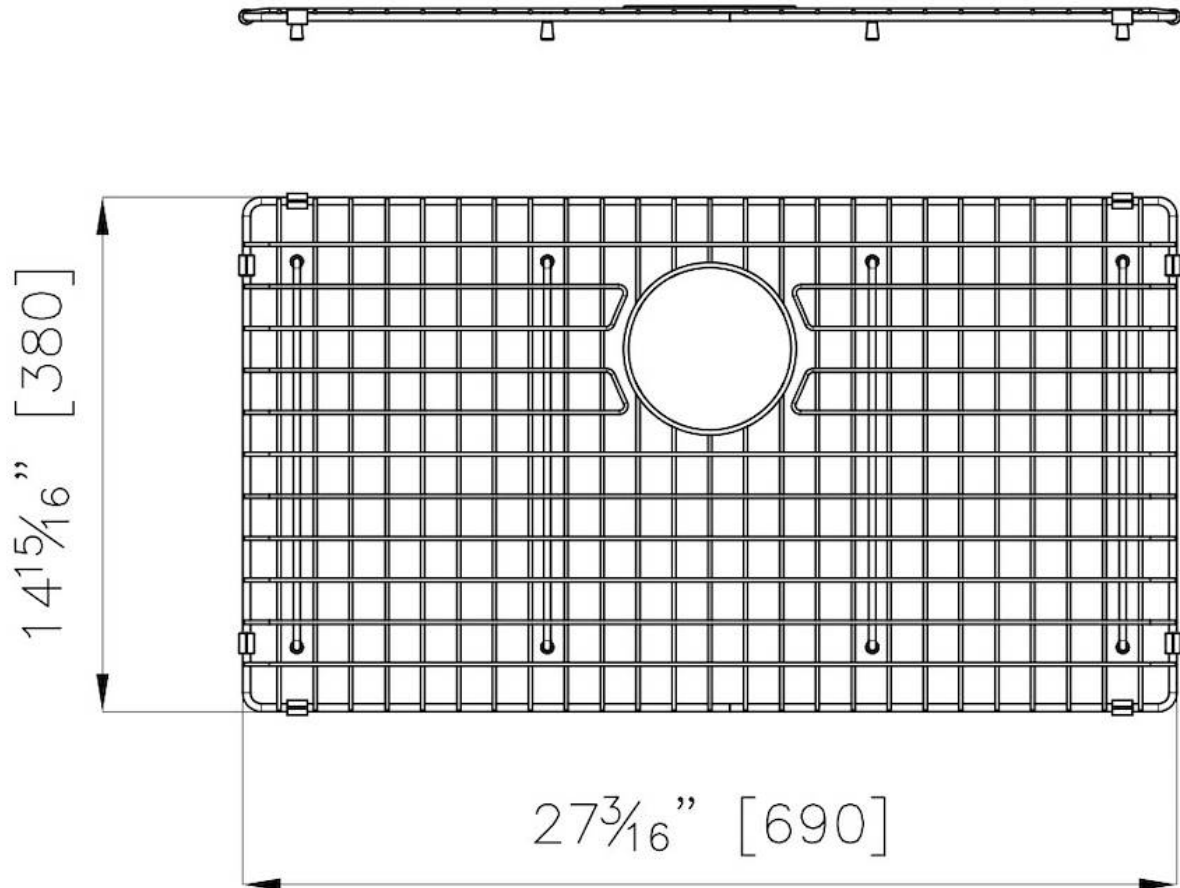

Grid

Accessories

Code: 8100 404

DETAILS

Material	Stainless steel
----------	-----------------

Notes:	It can be used on sinks with 27 ¹⁵ / ₁₆ " x 15 ³ / ₄ " bowl
---------------	---

TECHNICAL DATA

RECOMMENDED PAIRINGS

KE Sink 30" x 18" – F/M
2157 063

KE Sink 30" x 18" – U/M
2157 863