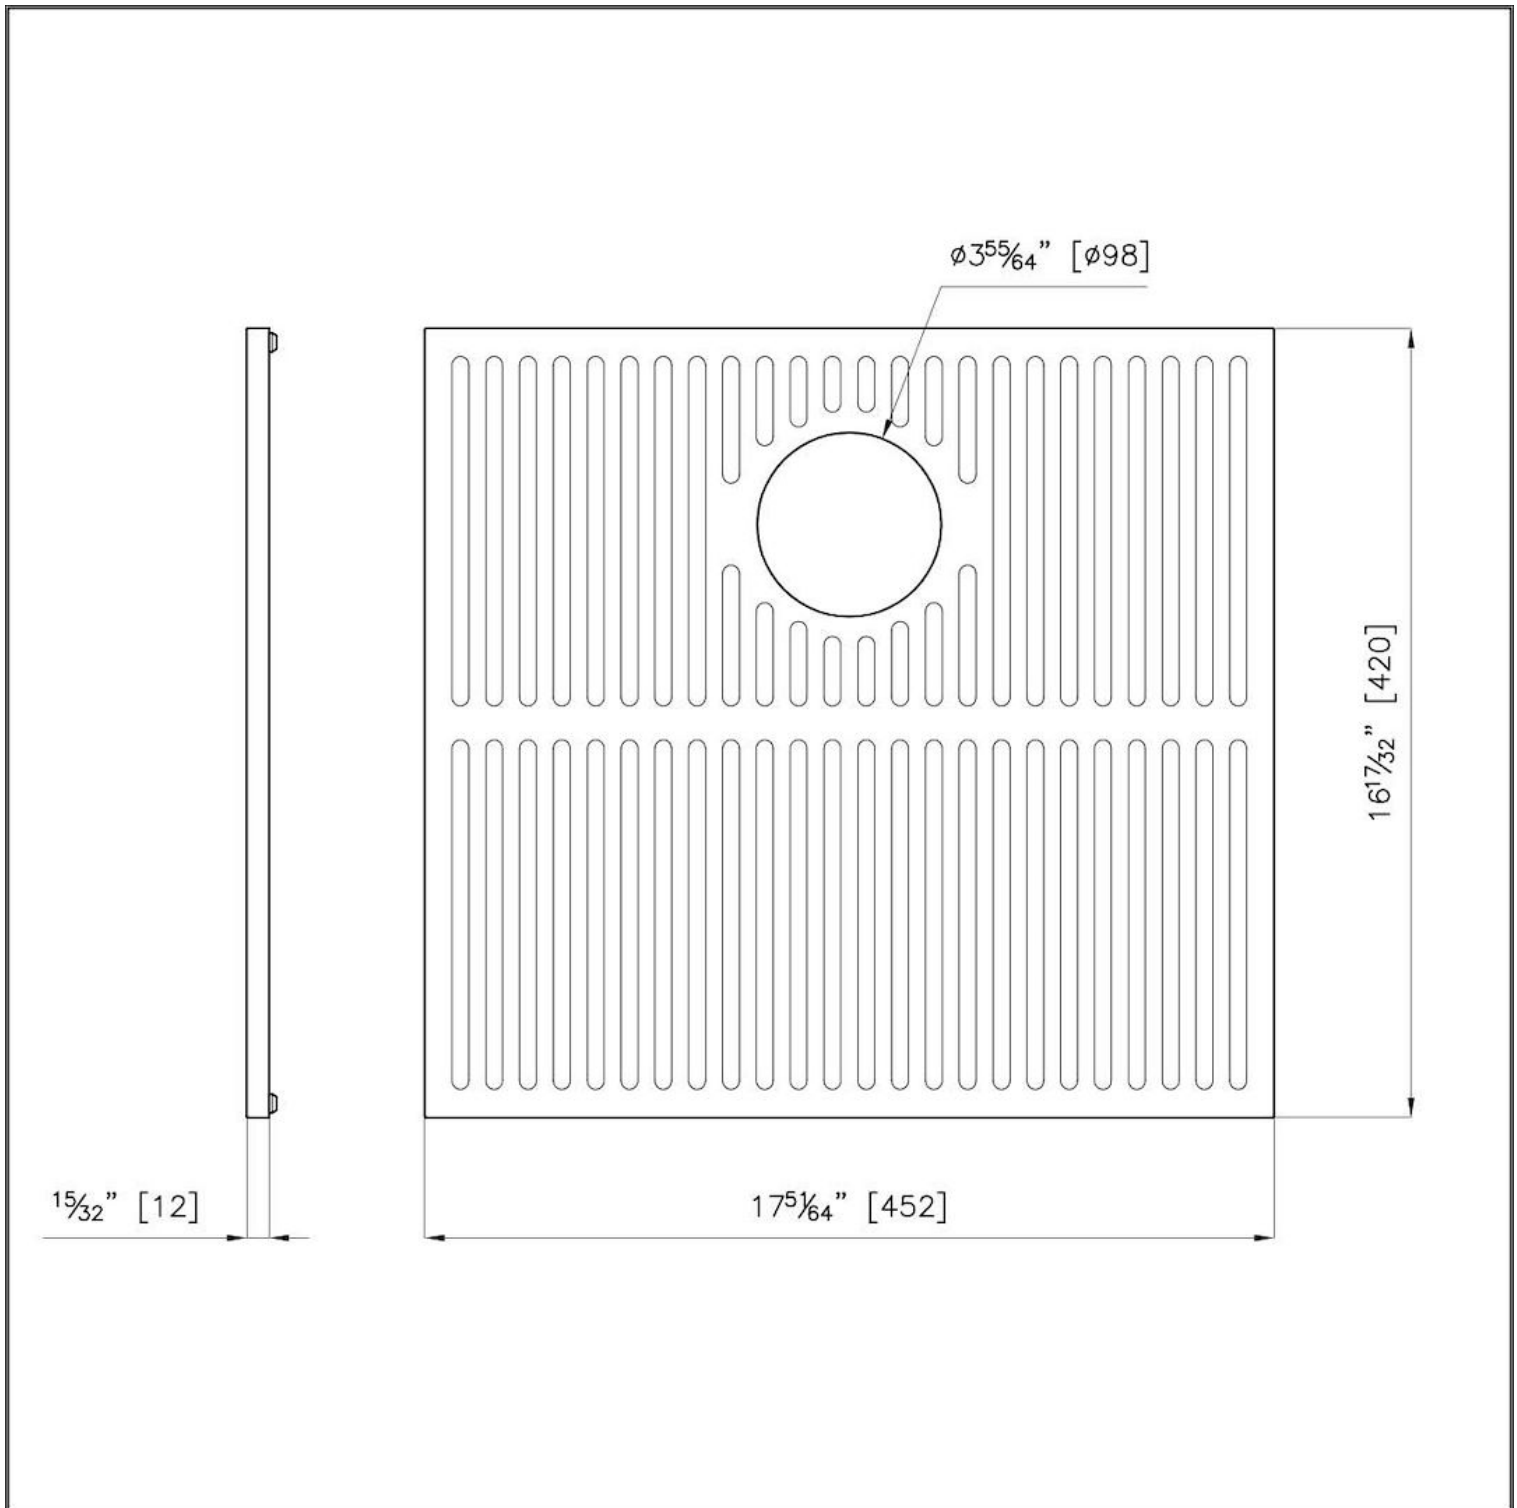

Canova Black grid

Accessories

Code: 8100 605

DETAILS

Material Foster Black Composit

Sink accessories Grid

Dimensions 45,2x42 cm
17 5/6" x 16 17/32"

TECHNICAL DATA

RECOMMENDED PAIRINGS

Sink Canova 19" x 20" – U/M
1336 660

Sink Canova 26" x 20" – U/M
1338 660

Sink Canova 32" x 20" – U/M
1337 660

Sink Canova 35" x 20" – U/M
1339 660

Sink Canova 38" x 20" – U/M
1340 660