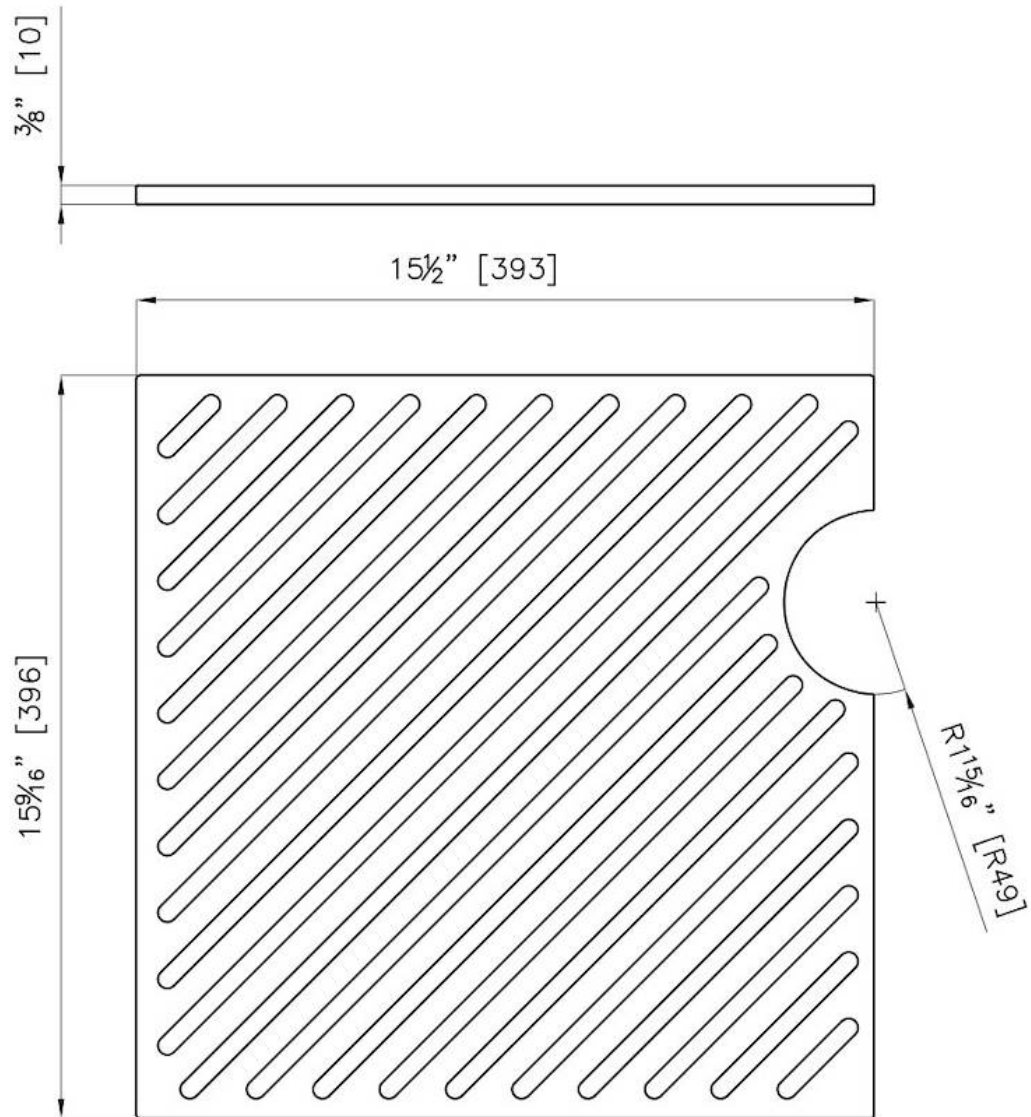

Leonardo Black grid

Accessories

Code: 8100 612

DETAILS

Material Foster Black Composit

Sink accessories Grid

Dimensions 39,3x39,6 cm
15 1/2"x15 9/16"

Notes: Two grids 8100 612 are necessary to fully cover the bottom of the sink, as shown in the drawing. The SKU 8100 612 corresponds to only one grid. Suitable only for 1014 Leonardo sinks (all versions)

TECHNICAL DATA

Two grids 8100 612 are necessary to fully cover the bottom of the sink.
The SKU 8100 612 corresponds to only one grid.

RECOMMENDED PAIRINGS

Sink Leonardo 33" x 20" – U/M
1014 660

**Sink Leonardo 33" x 20" – U/M - AISI
316**
1014 310

**Sink Leonardo Copper 33" x 20" –
U/M**
1014 668

Sink Leonardo Gold 33" x 20" – U/M
1014 669

**Sink Leonardo Gun Metal 33" x 20" –
U/M**
1014 666