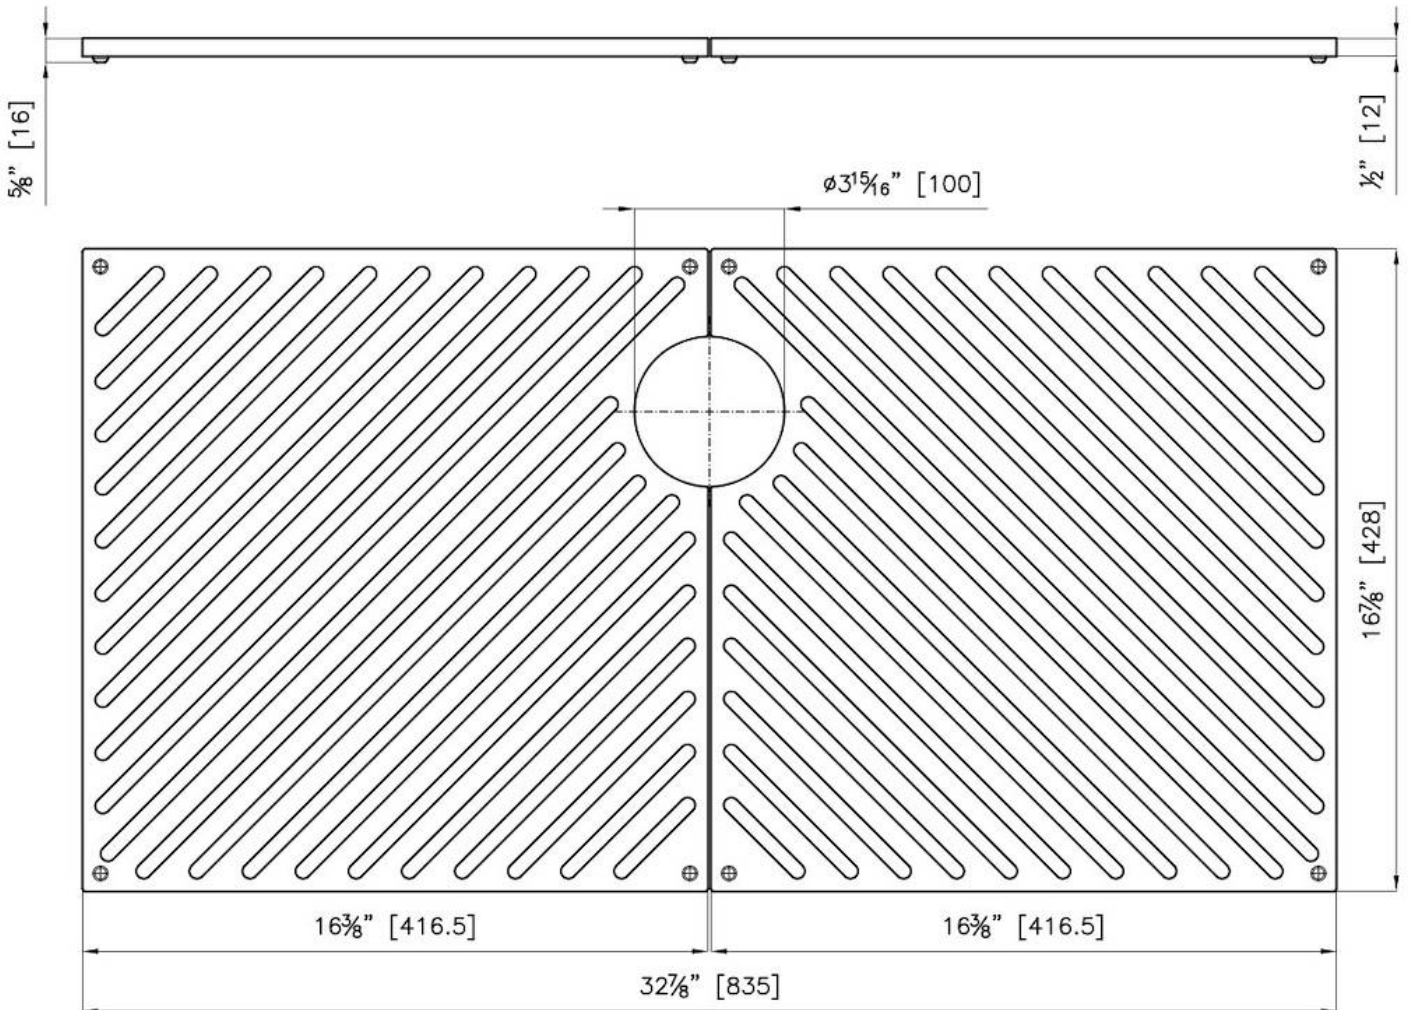

### DETAILS

Material Foster Black Composit

---

Sink accessories Grid

---

**Dimensions** 41,6x42,8 cm  
16 <sup>3</sup>/<sub>8</sub>"x16 <sup>7</sup>/<sub>8</sub>"

---

Overall dimensions 83,5x42,8 cm  
32 <sup>7</sup>/<sub>8</sub>"x16 <sup>7</sup>/<sub>8</sub>"

---

**Notes:** The grids 8100 613 are sold in pairs.  
One unit of 8100 613 is therefore sufficient to fully cover the bottom of the sink.  
Suitable only for sink Canova 1339 660.

---

## TECHNICAL DATA

The grids 8100 613 are sold in pairs.  
 One unit of 8100 613 is therefore sufficient to fully cover the bottom of the sink.

## RECOMMENDED PAIRINGS

**Sink Canova 35" x 20" – U/M**  
1339 660